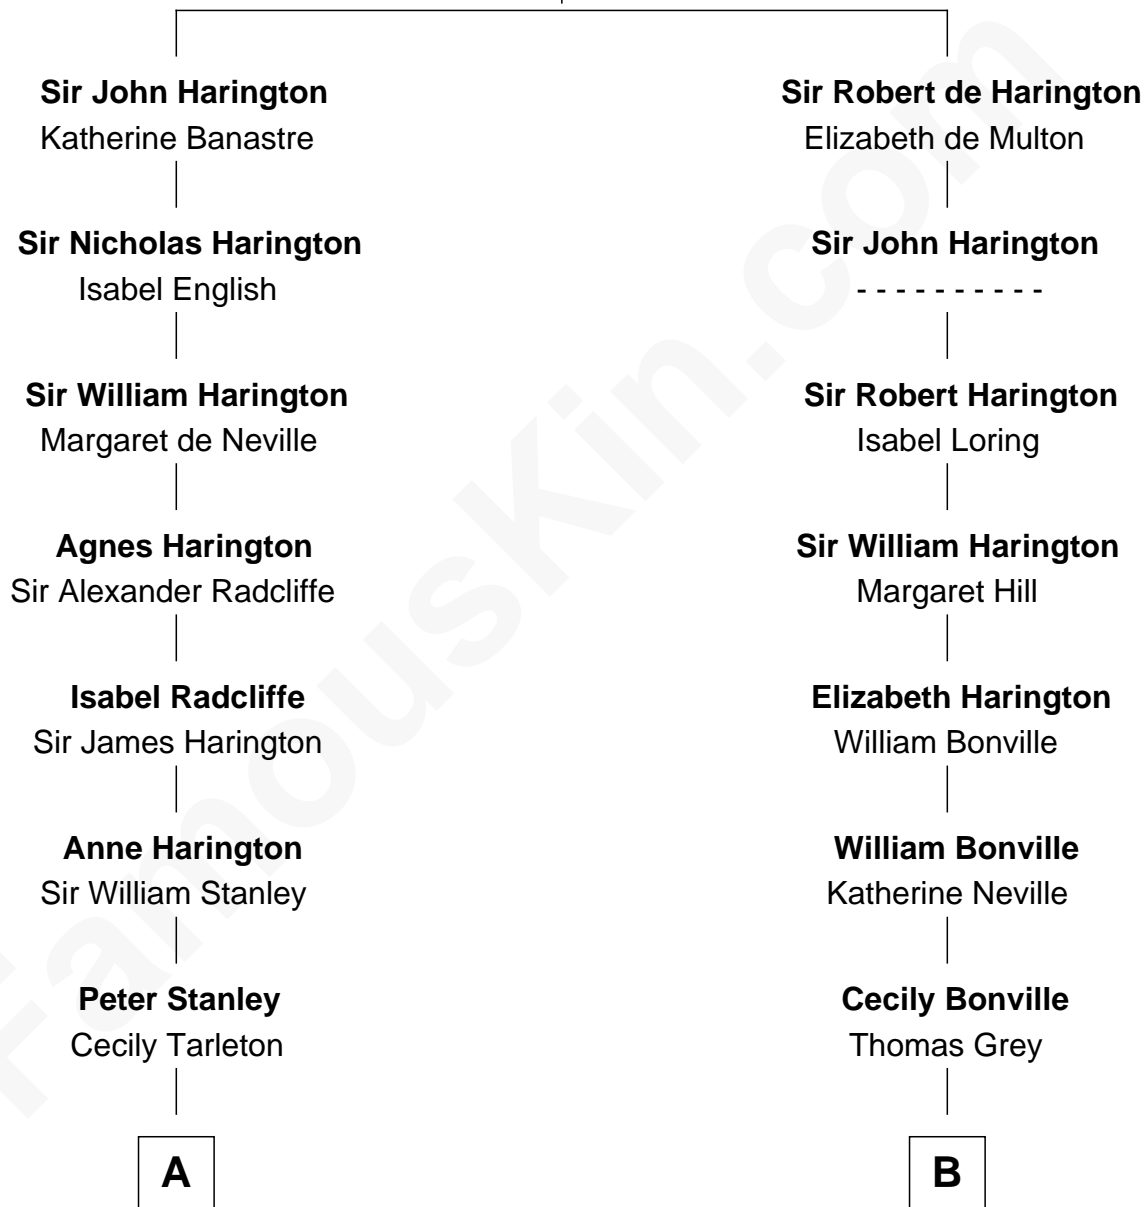

## Relationship Chart of

### Henry Lloyd

40th Governor of Maryland

16th cousin 2 times removed of

**Charles Darwin**

*Theory of Evolution*

**Sir John de Harington**

Joan - - - - -

**C**

**Dr. Robert Waring Darwin**

Susanna Wedgwood

**Charles Darwin**

*Theory of Evolution*

FamousKin.com