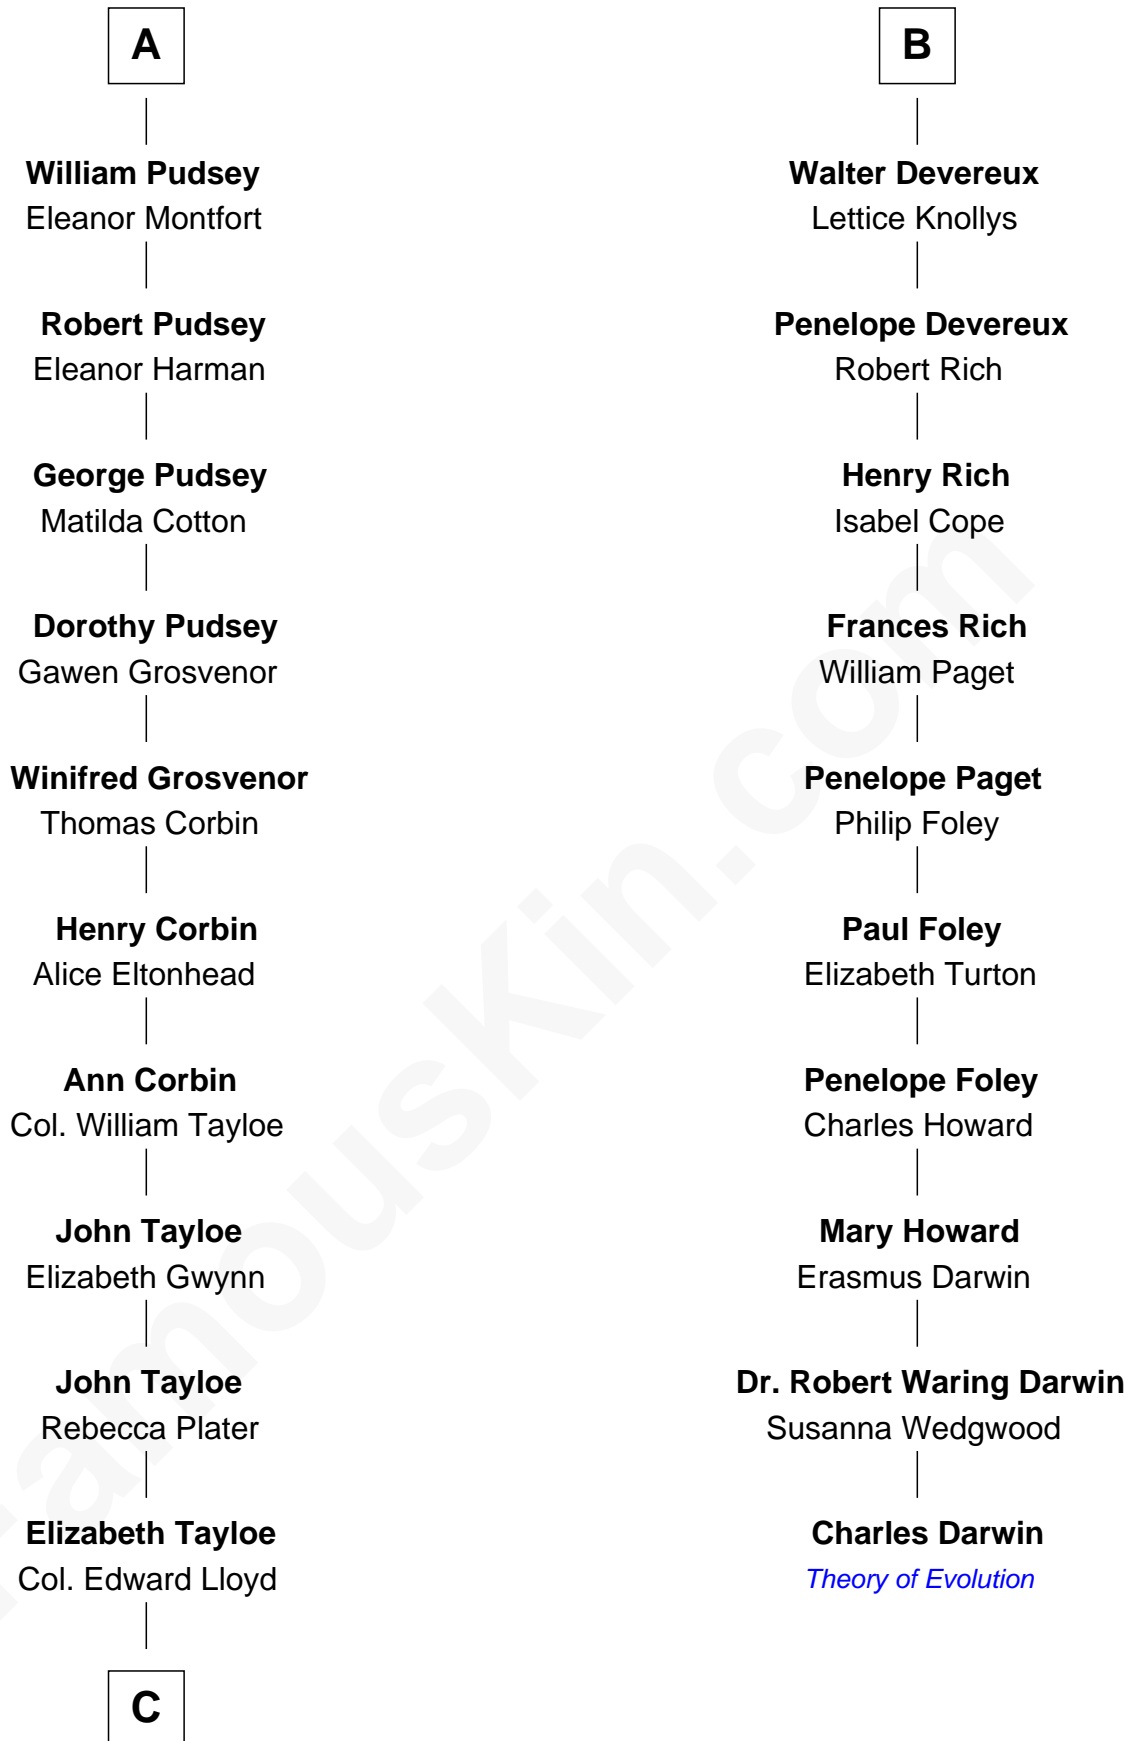

# FamousKin.com Relationship Chart of

**Henry Lloyd**

*40th Governor of Maryland*

16th cousin 3 times removed of

**Charles Darwin**

*Theory of Evolution*

**C**

—  
**Col. Edward Lloyd**  
Sally Scott Murray

—  
**Daniel Lloyd**  
Catherine Henry

—  
**Henry Lloyd**  
*40th Governor of Maryland*

FamousKin.com