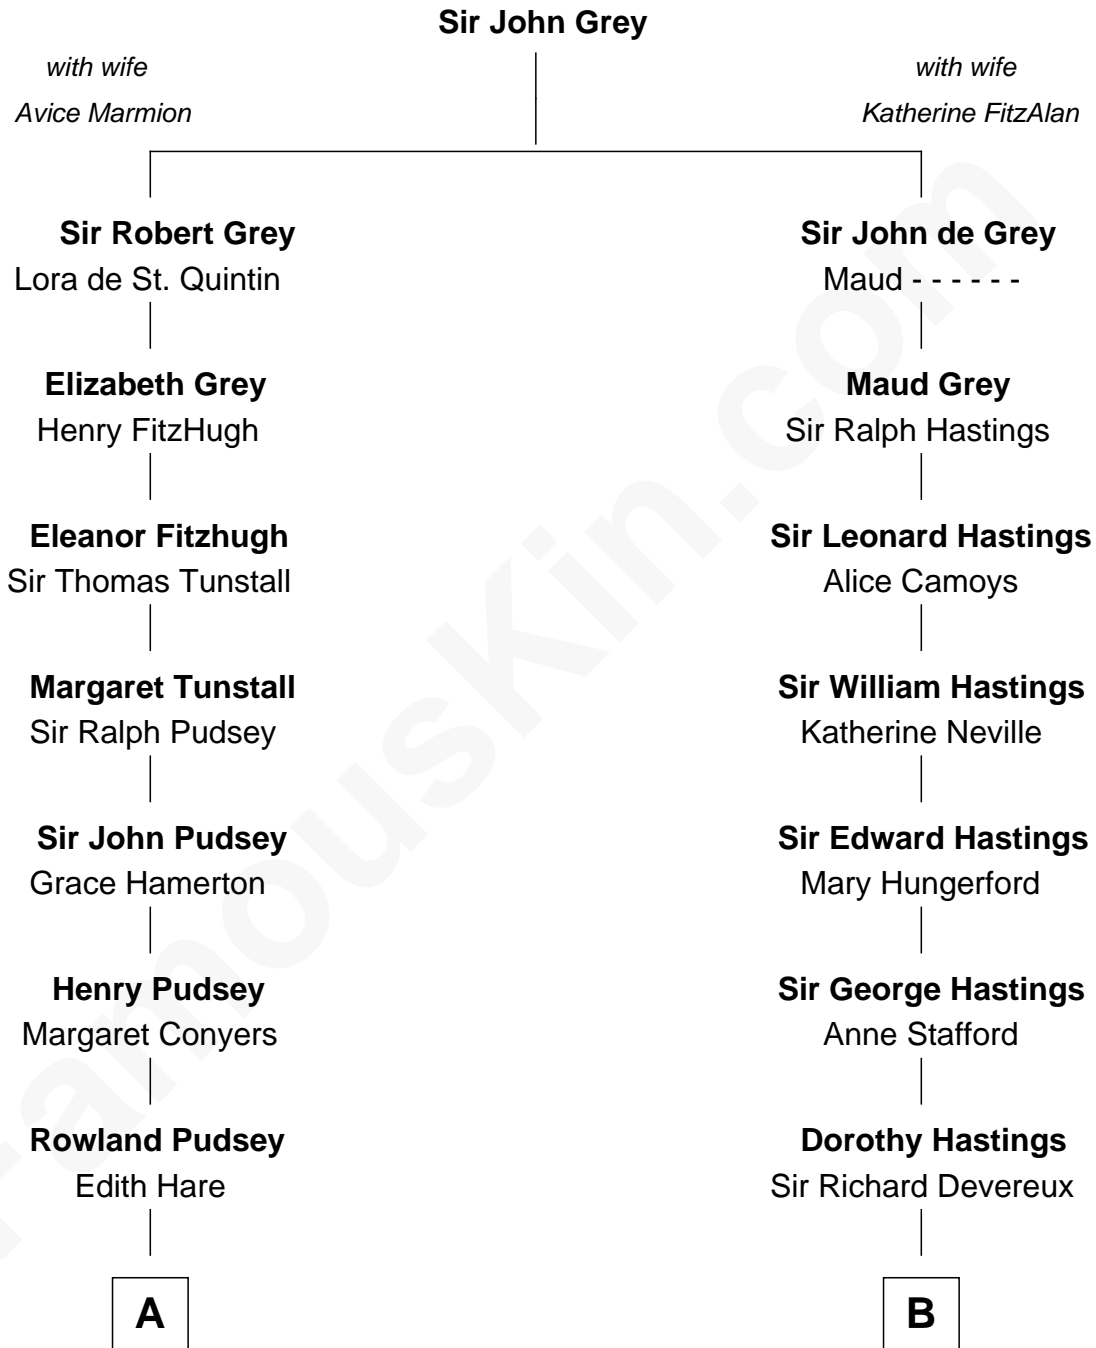

# FamousKin.com Relationship Chart of

**Henry Lloyd**

*40th Governor of Maryland*

16th cousin 3 times removed of

**Charles Darwin**

*Theory of Evolution*

**C**

—  
**Col. Edward Lloyd**  
Sally Scott Murray

—  
**Daniel Lloyd**  
Catherine Henry

—  
**Henry Lloyd**  
*40th Governor of Maryland*

FamousKin.com