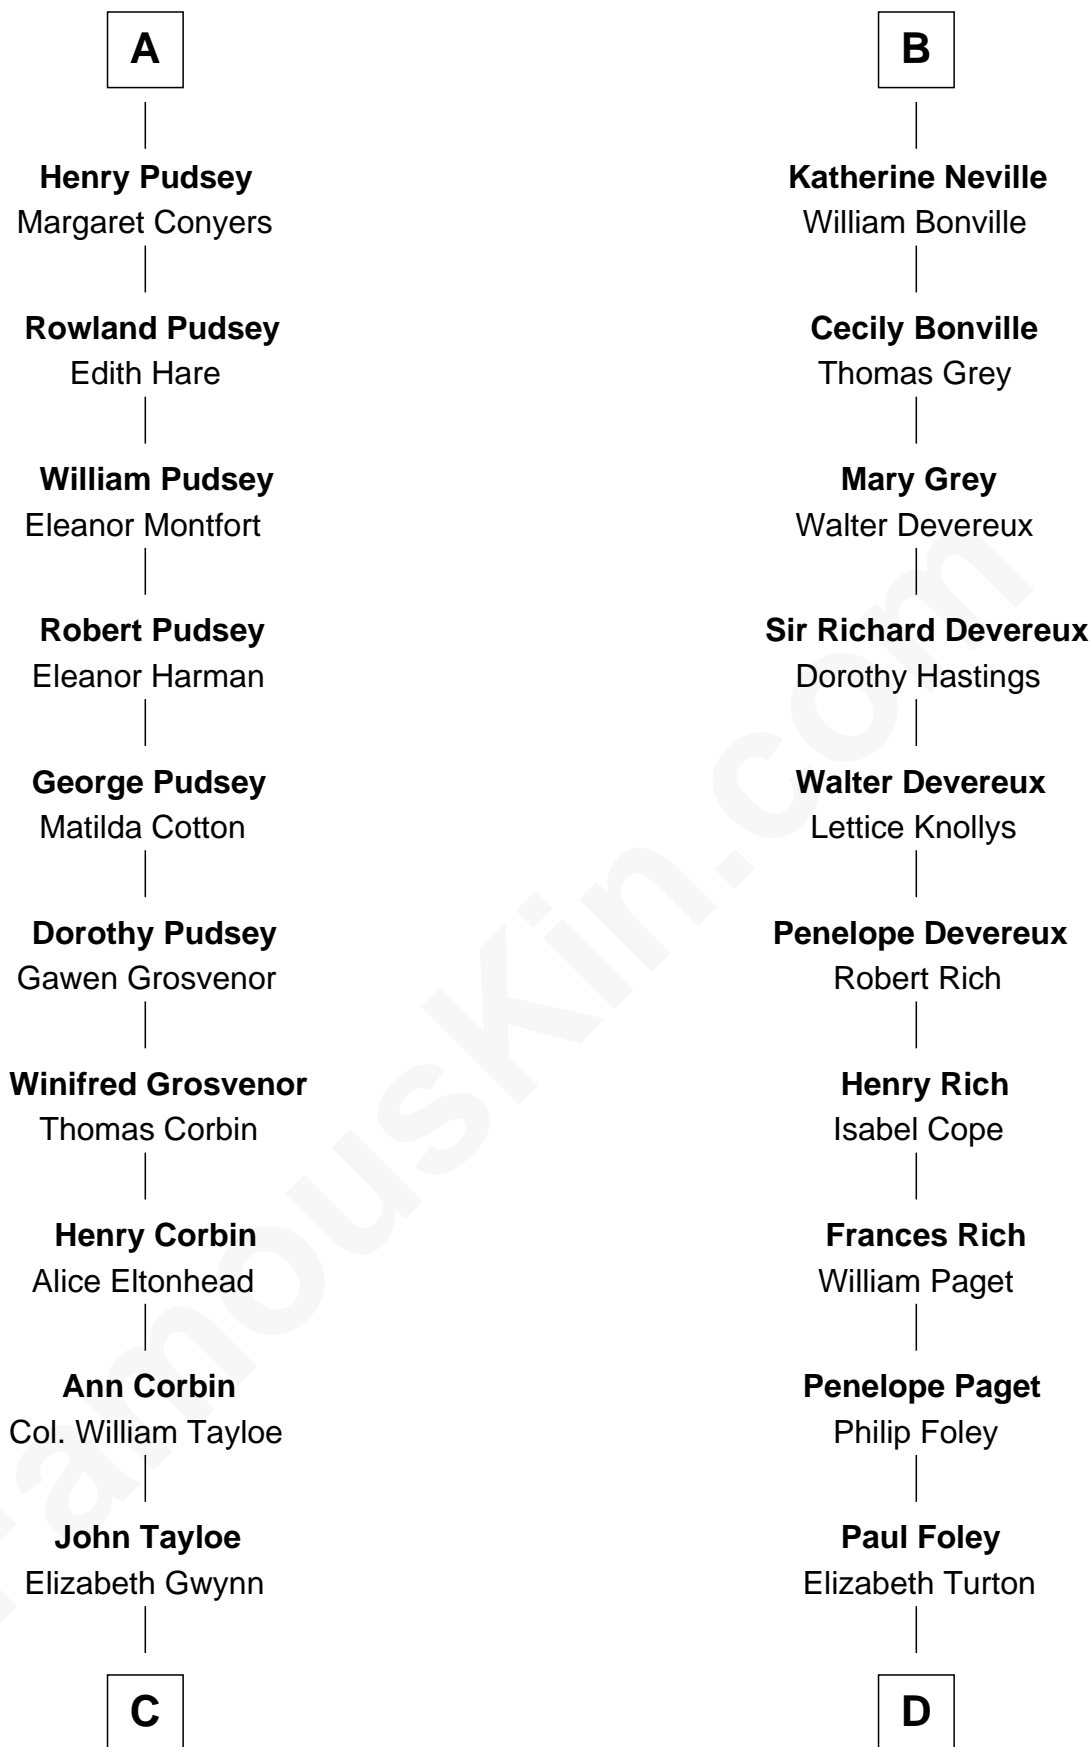

## Relationship Chart of

### Henry Lloyd

40th Governor of Maryland

20th cousin 1 time removed of

**Charles Darwin**

*Theory of Evolution*

**John Fitz Robert**

Ada de Baliol

**C**

**John Tayloe**  
Rebecca Plater

**Elizabeth Tayloe**  
Col. Edward Lloyd

**Col. Edward Lloyd**  
Sally Scott Murray

**Daniel Lloyd**  
Catherine Henry

**Henry Lloyd**  
*40th Governor of Maryland*

**D**

**Penelope Foley**  
Charles Howard

**Mary Howard**  
Erasmus Darwin

**Dr. Robert Waring Darwin**  
Susanna Wedgwood

**Charles Darwin**  
*Theory of Evolution*

FamousKin.com