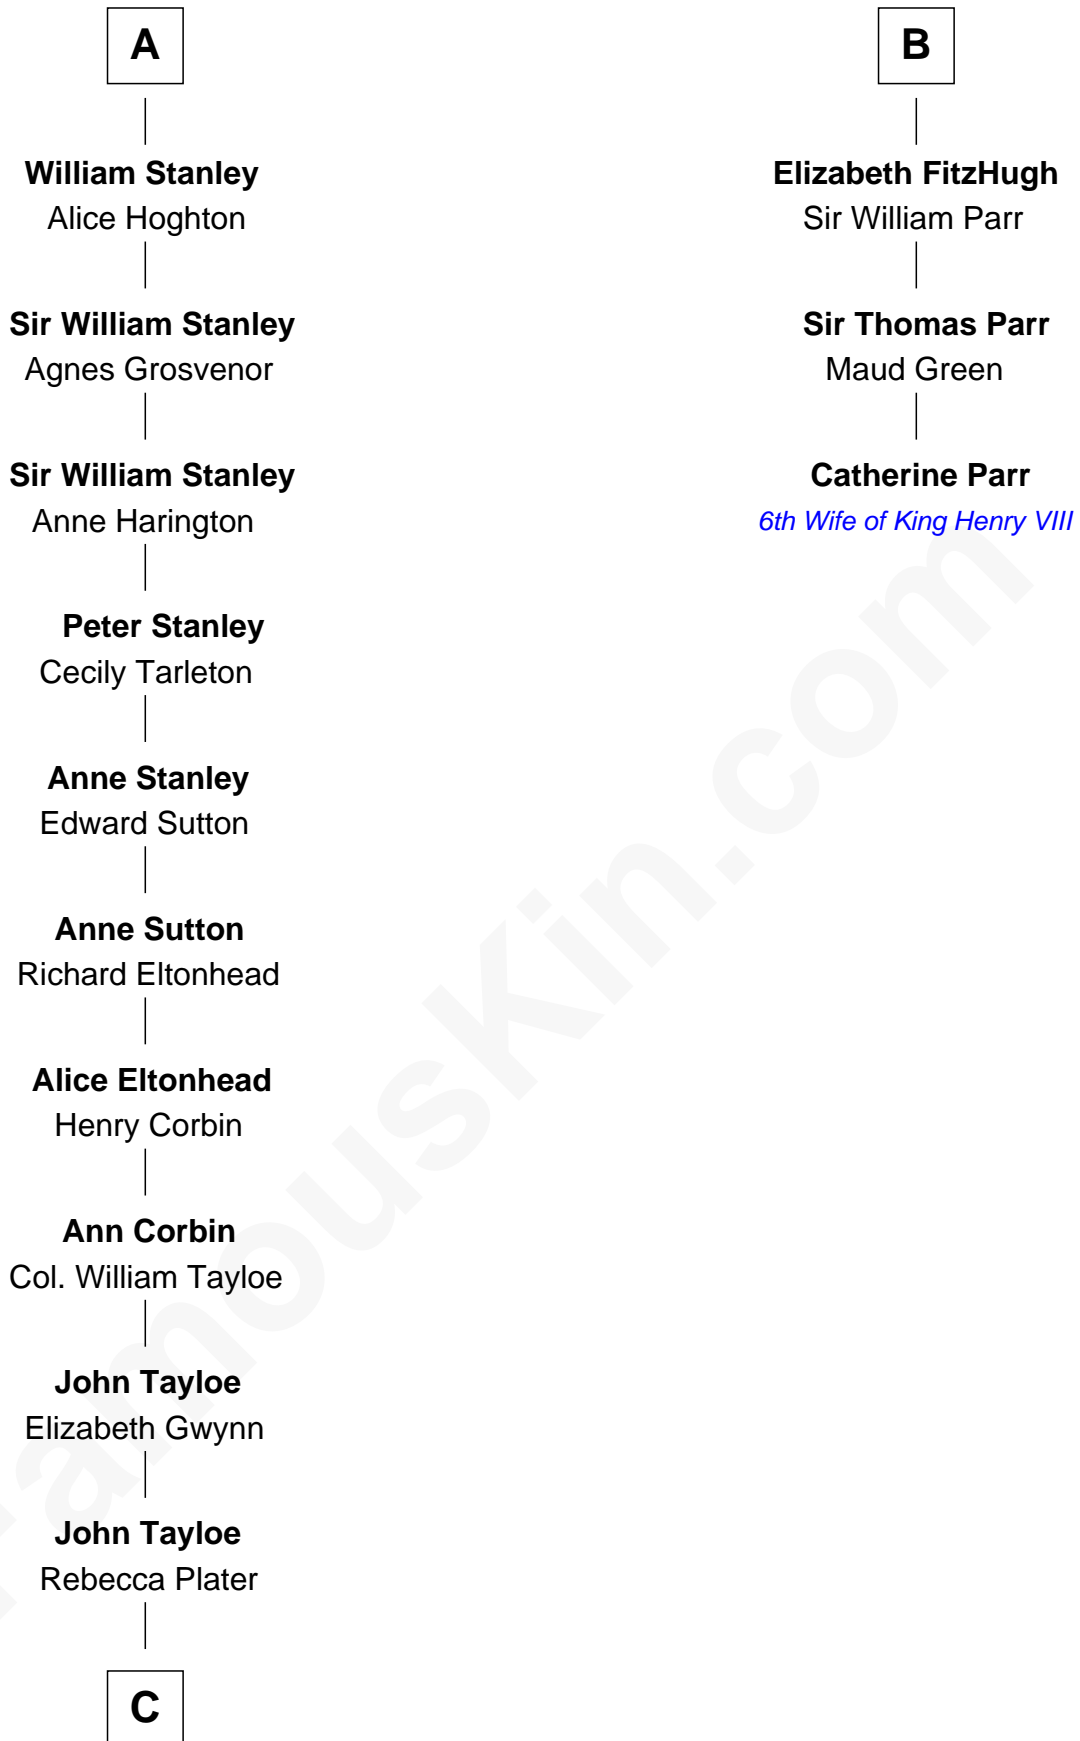

FamousKin.com

Relationship Chart of

Henry Lloyd

40th Governor of Maryland

9th cousin 11 times removed of

Catherine Parr

6th Wife of King Henry VIII

C

Elizabeth Tayloe
Col. Edward Lloyd

Col. Edward Lloyd
Sally Scott Murray

Daniel Lloyd
Catherine Henry

Henry Lloyd
40th Governor of Maryland

FamousKin.com