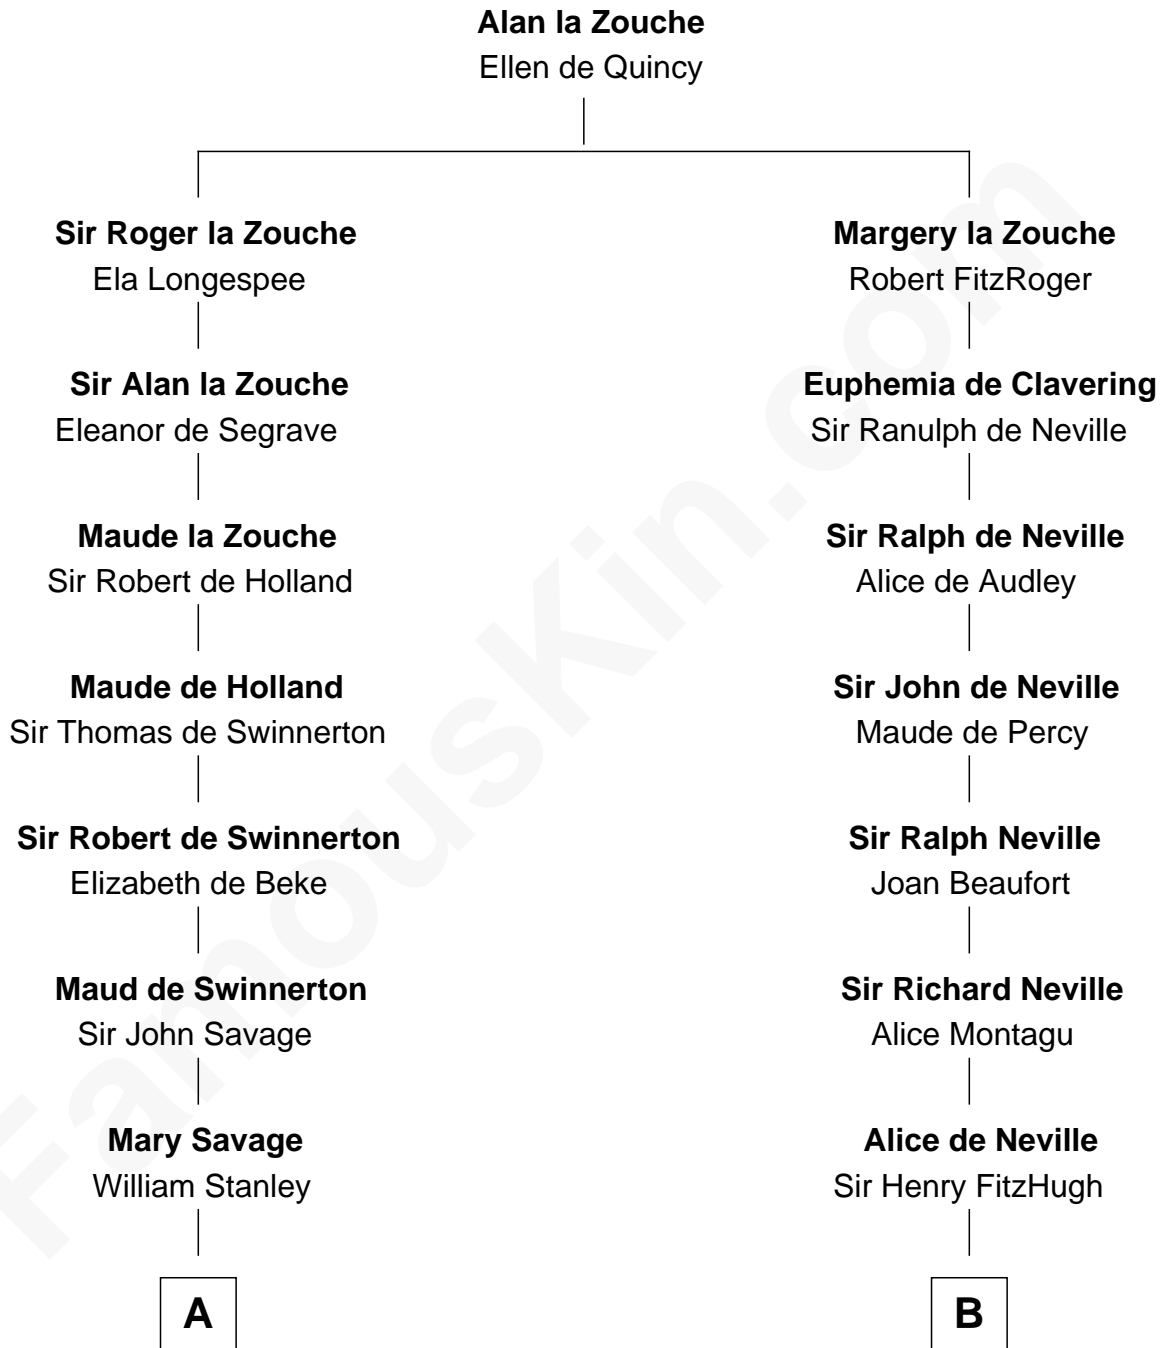

FamousKin.com

Relationship Chart of

Henry Lloyd

40th Governor of Maryland

9th cousin 11 times removed of

Catherine Parr

6th Wife of King Henry VIII

C

Elizabeth Tayloe
Col. Edward Lloyd

Col. Edward Lloyd
Sally Scott Murray

Daniel Lloyd
Catherine Henry

Henry Lloyd
40th Governor of Maryland

FamousKin.com