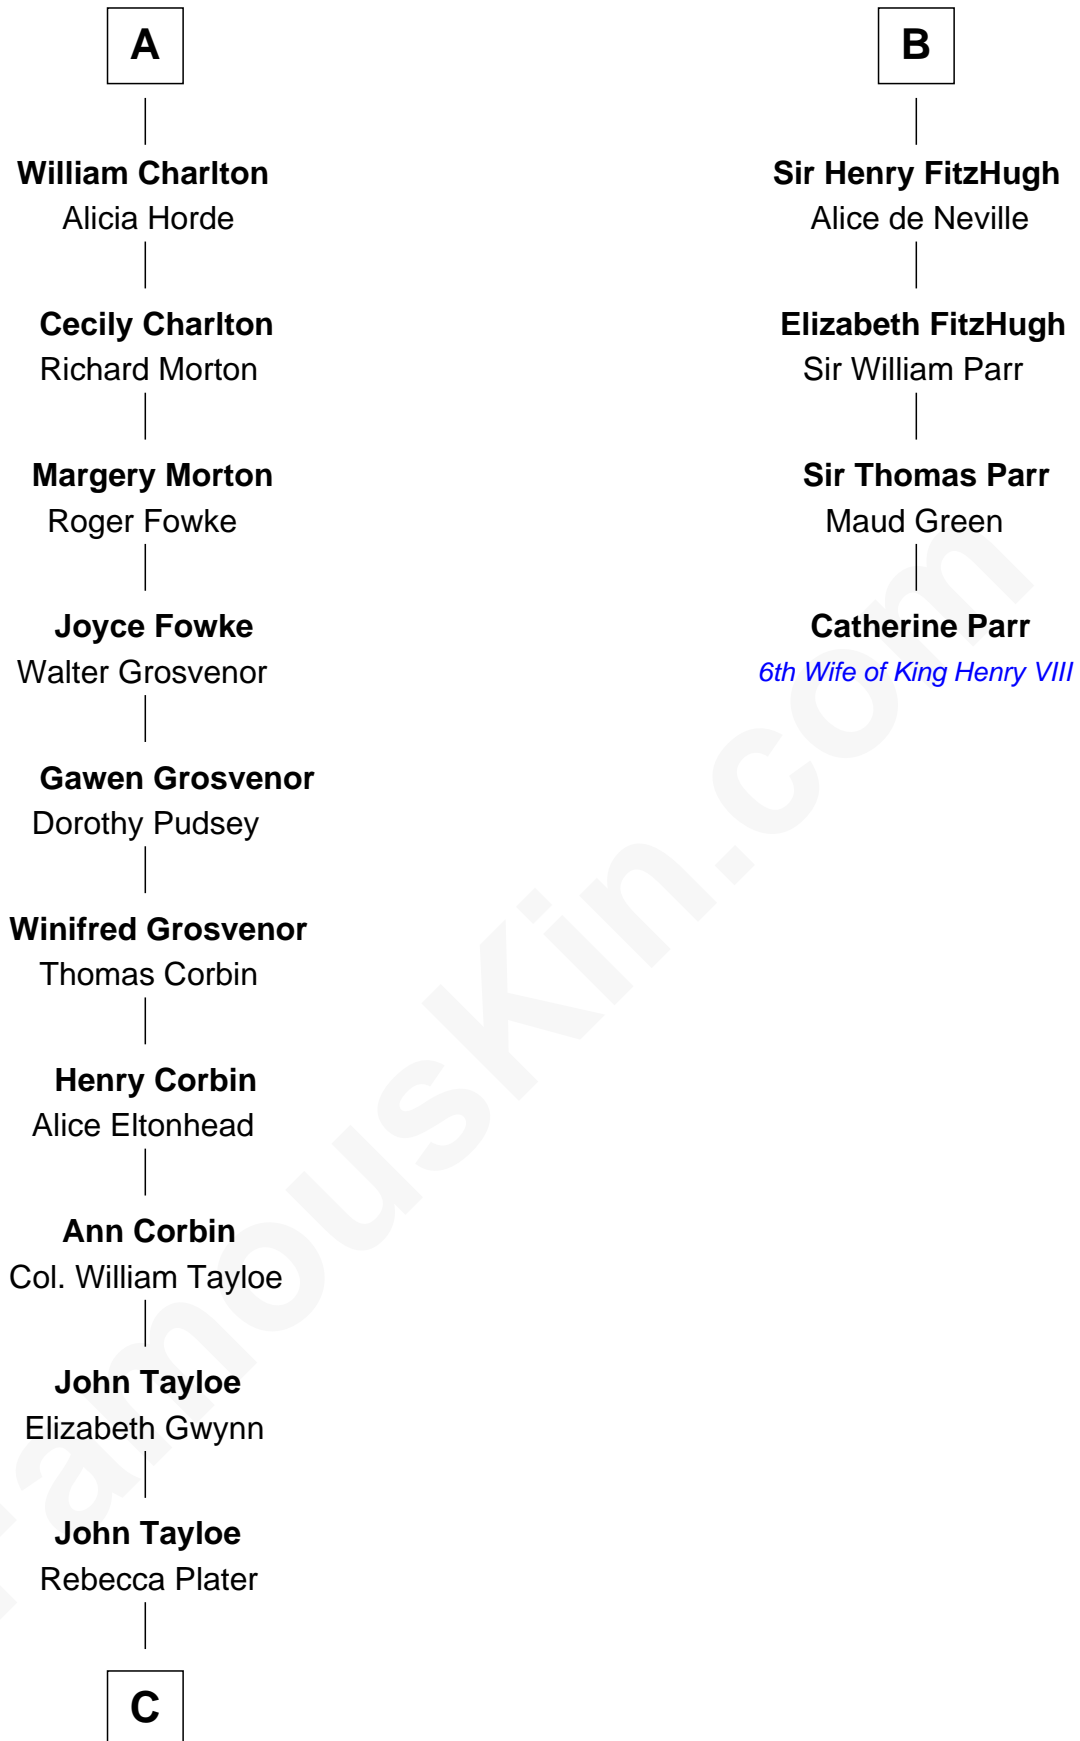

FamousKin.com

Relationship Chart of

Henry Lloyd

40th Governor of Maryland

10th cousin 10 times removed of

Catherine Parr

6th Wife of King Henry VIII

Sir Roger de Somery
Nichole d'Aubenev

Maud de Somery
Sir Henry de Erdington

Sir Henry de Erdington
Joan de Wolvey

Sir Giles de Erdington
Elizabeth de Tolthorpe

Margaret de Erdington
Sir Roger Corbet

Sir Robert Corbet
Margaret - - - - -

Mary Corbet
Robert Charlton

Richard Charlton
Elizabeth Mainwaring

A

Joan de Somery
John IV le Strange

John V le Strange
Maud de Walton

John VI le Strange
Iseult - - - - -

Roger le Strange
Maud - - - - -

Sir Roger le Strange
Aline Fitzalan

Lucy le Strange
Sir William Willoughby

Margery Willoughby
Sir William FitzHugh

B

C

Elizabeth Tayloe
Col. Edward Lloyd

Col. Edward Lloyd
Sally Scott Murray

Daniel Lloyd
Catherine Henry

Henry Lloyd
40th Governor of Maryland