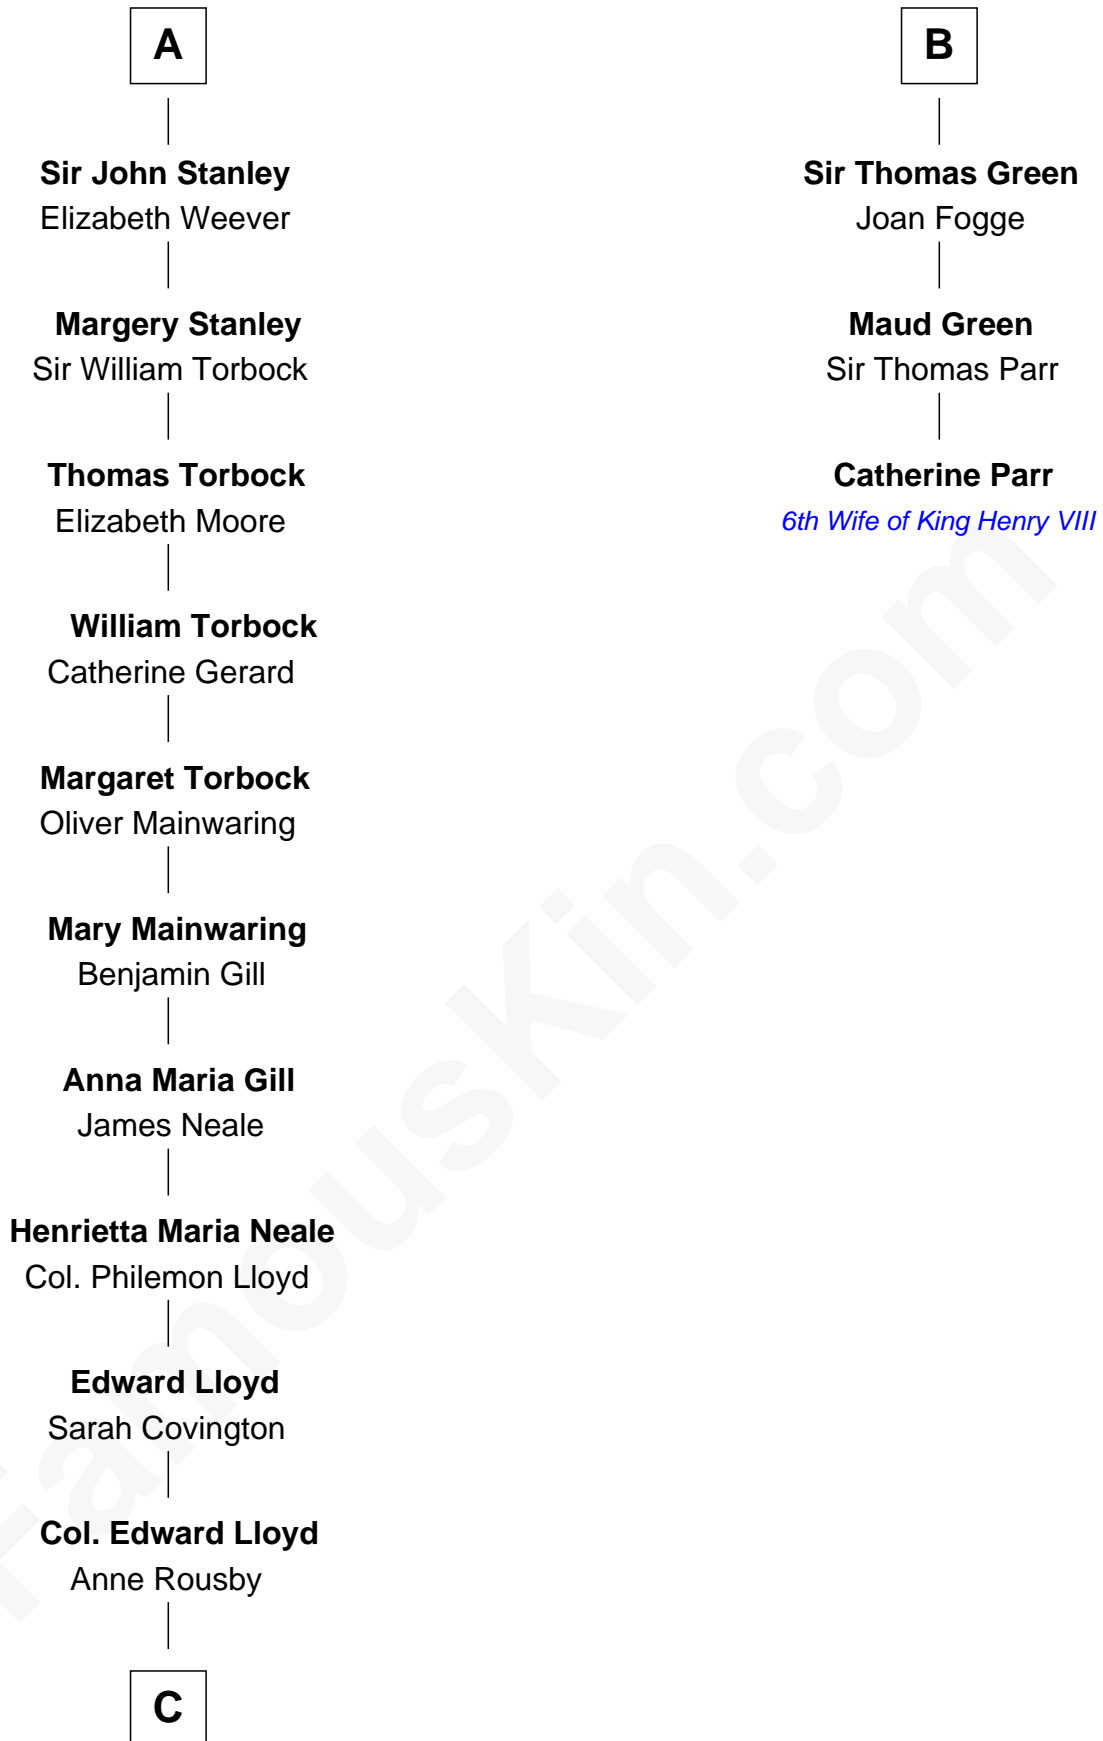

FamousKin.com

Relationship Chart of

Henry Lloyd

40th Governor of Maryland

9th cousin 11 times removed of

Catherine Parr

6th Wife of King Henry VIII

Sir John FitzGeoffrey

Isabel le Bigod

C

Col. Edward Lloyd

Elizabeth Tayloe

Col. Edward Lloyd

Sally Scott Murray

Daniel Lloyd

Catherine Henry