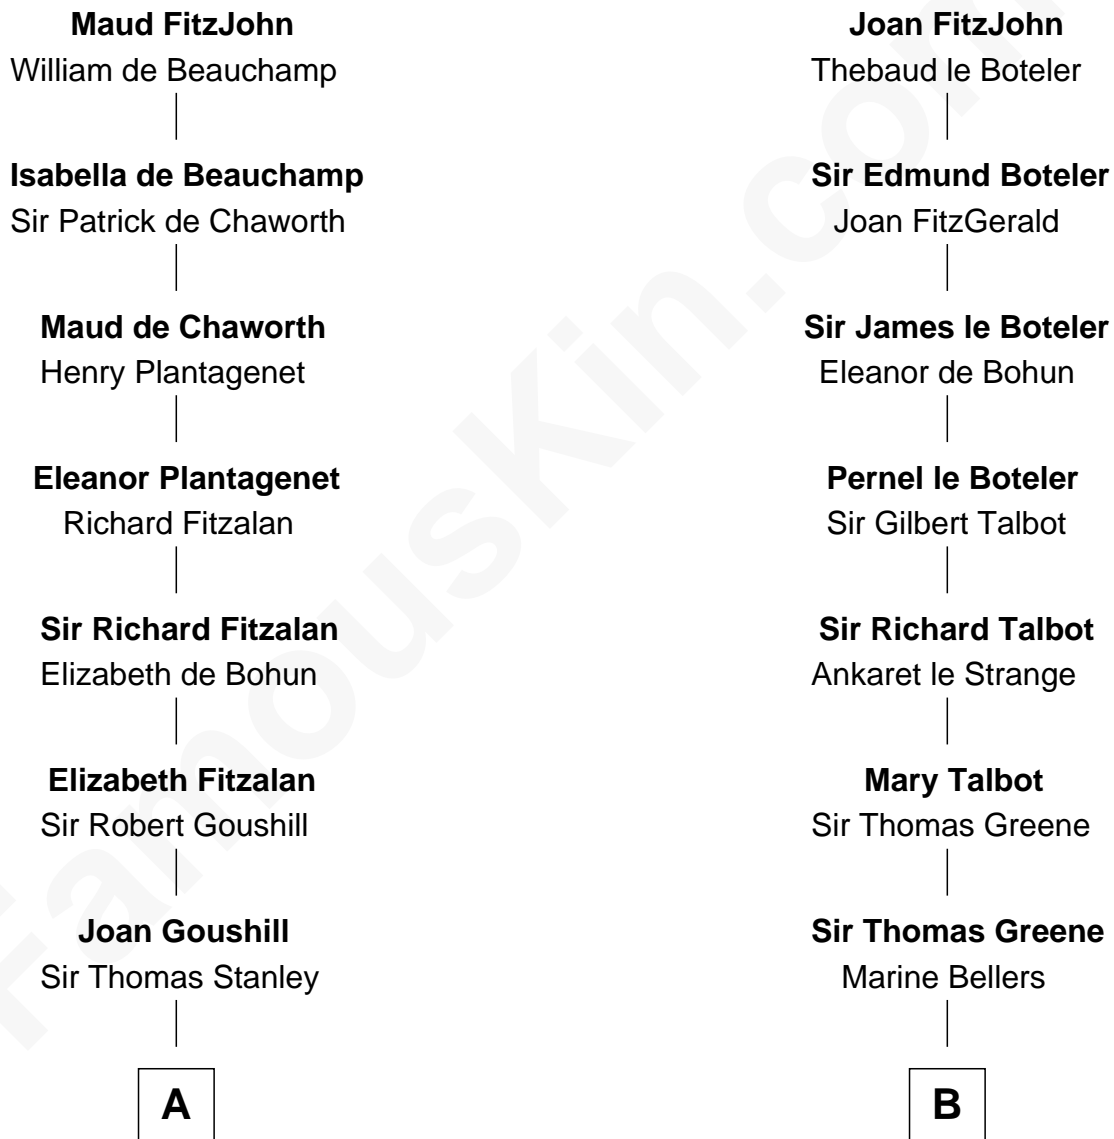

FamousKin.com

Relationship Chart of

Henry Lloyd

40th Governor of Maryland

9th cousin 11 times removed of

Catherine Parr

6th Wife of King Henry VIII

Sir John FitzGeoffrey

Isabel le Bigod

C

Col. Edward Lloyd

Elizabeth Tayloe

Col. Edward Lloyd

Sally Scott Murray

Daniel Lloyd

Catherine Henry