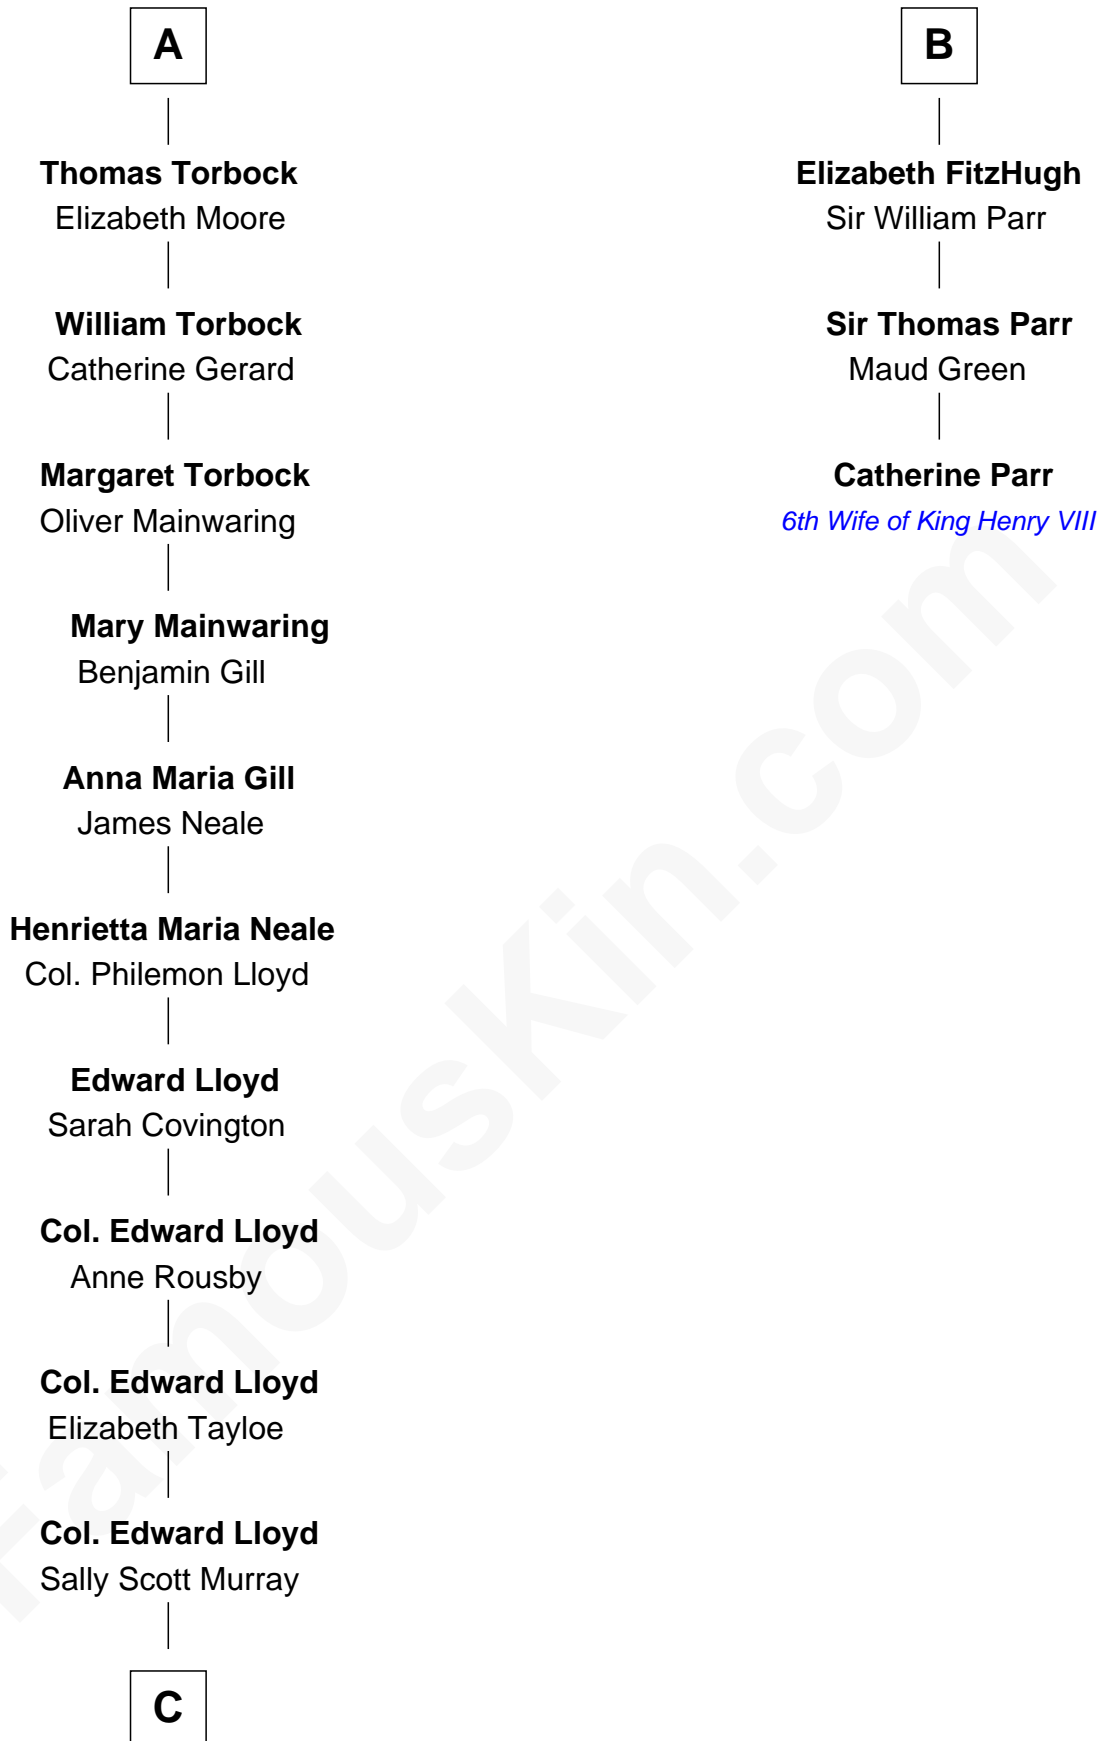

## Relationship Chart of

### Henry Lloyd

40th Governor of Maryland

9th cousin 9 times removed of

**Catherine Parr**

6th Wife of King Henry VIII

**C**

—  
**Daniel Lloyd**  
Catherine Henry

—  
**Henry Lloyd**  
*40th Governor of Maryland*