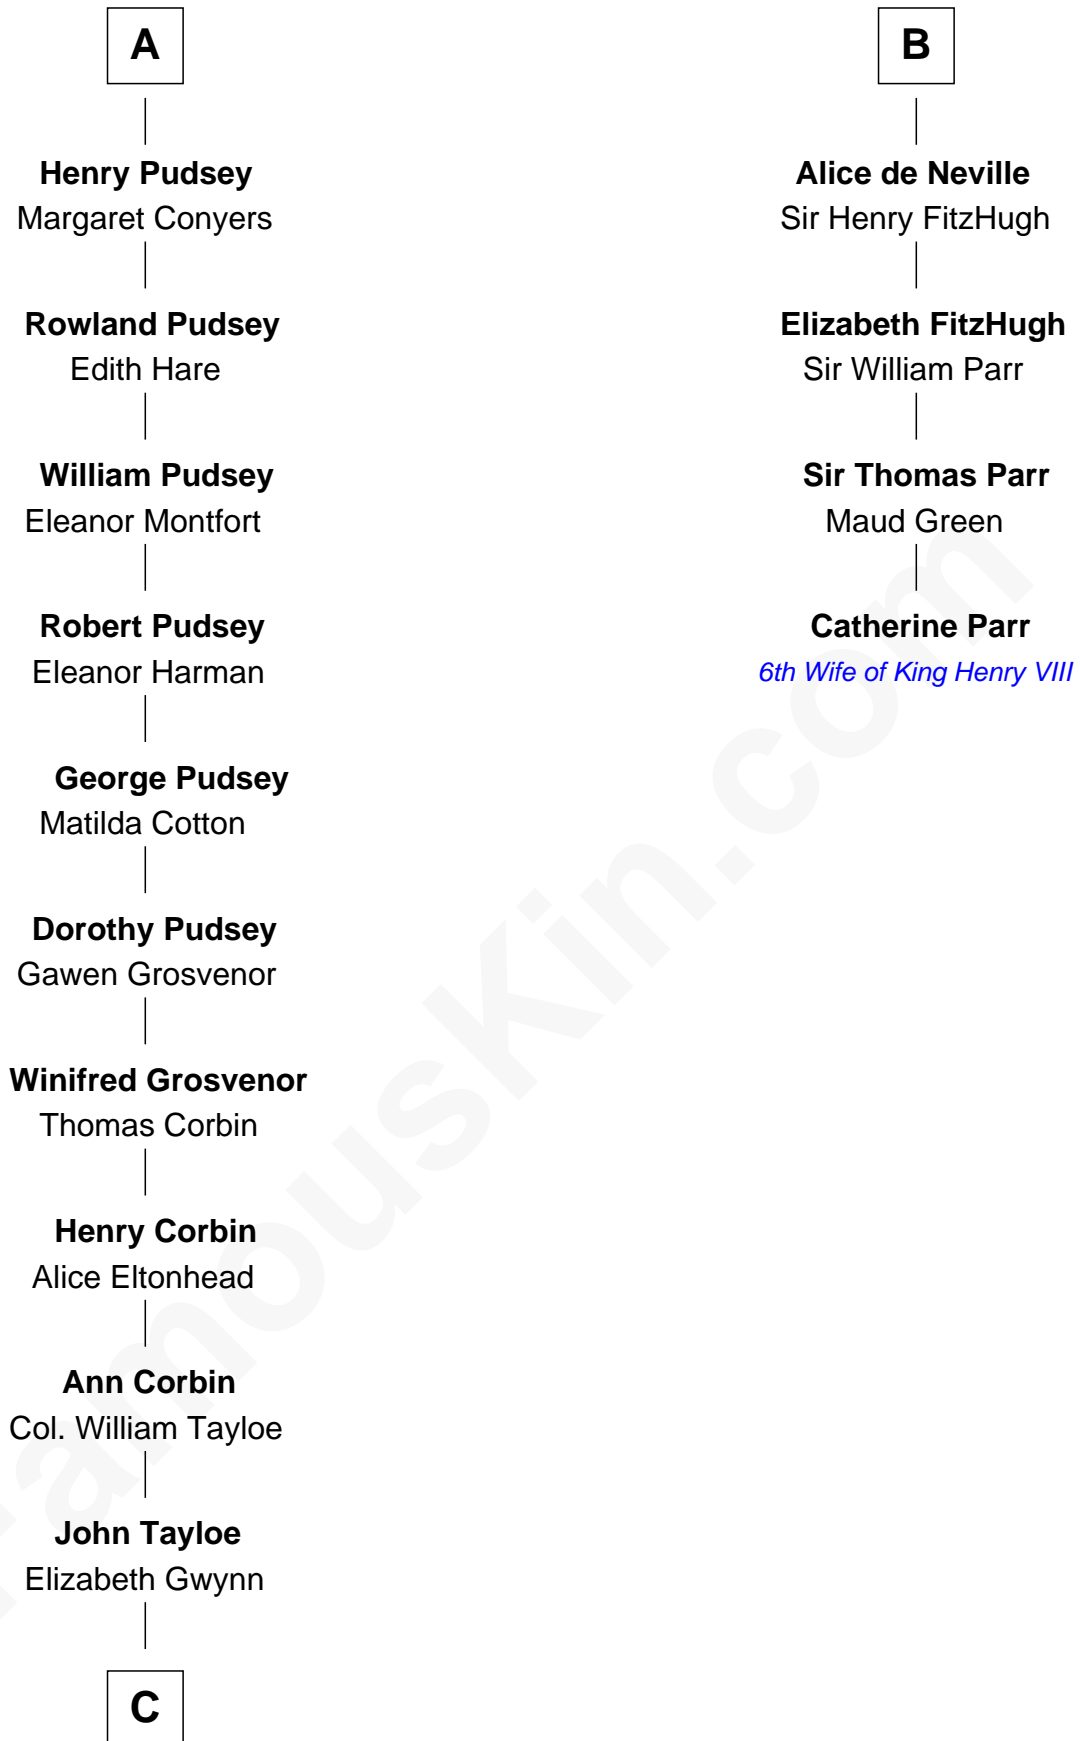

FamousKin.com

Relationship Chart of

Henry Lloyd

40th Governor of Maryland

10th cousin 11 times removed of

Catherine Parr

6th Wife of King Henry VIII

John Fitz Robert

Ada de Baliol

C

—
John Tayloe
Rebecca Plater

—
Elizabeth Tayloe
Col. Edward Lloyd

—
Col. Edward Lloyd
Sally Scott Murray

—
Daniel Lloyd
Catherine Henry

—
Henry Lloyd
40th Governor of Maryland

FamousKin.com