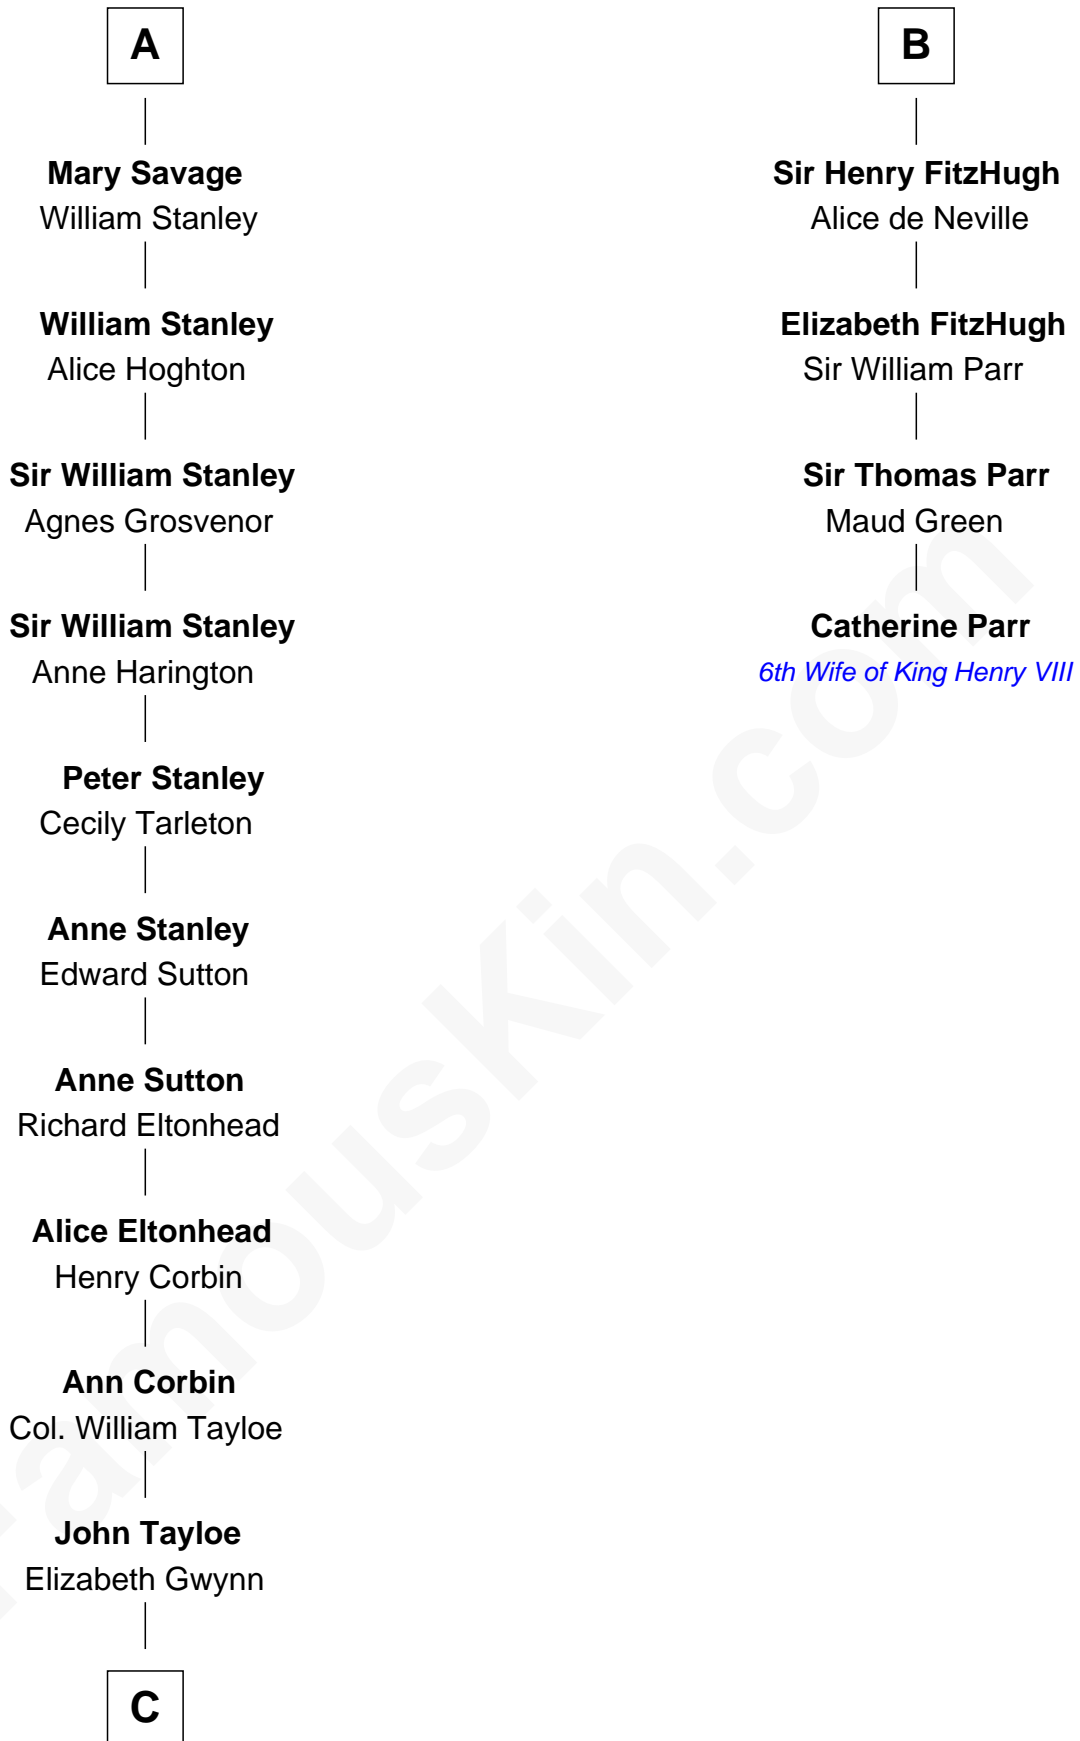

FamousKin.com

Relationship Chart of

Henry Lloyd

40th Governor of Maryland

10th cousin 11 times removed of

Catherine Parr

6th Wife of King Henry VIII

Sir William Longespee

Ela of Salisbury

Stephen Longespee
Emmeline de Ridelisford

Ela Longespee
Sir Roger la Zouche

Sir Alan la Zouche
Eleanor de Segrave

Maude la Zouche
Sir Robert de Holland

Maude de Holland
Sir Thomas de Swinnerton

Sir Robert de Swinnerton
Elizabeth de Beke

Maud de Swinnerton
Sir John Savage

A

Ida Longespee

Sir Walter FitzRobert

Ela FitzWalter
William de Odingsells

Margaret de Oddingseles
Sir John de Grey

Sir John Grey
Avice Marmion

Sir Robert Grey
Lora de St. Quintin

Elizabeth Grey
Henry FitzHugh

Sir William FitzHugh
Margery Willoughby

B

C

—
John Tayloe
Rebecca Plater

—
Elizabeth Tayloe
Col. Edward Lloyd

—
Col. Edward Lloyd
Sally Scott Murray