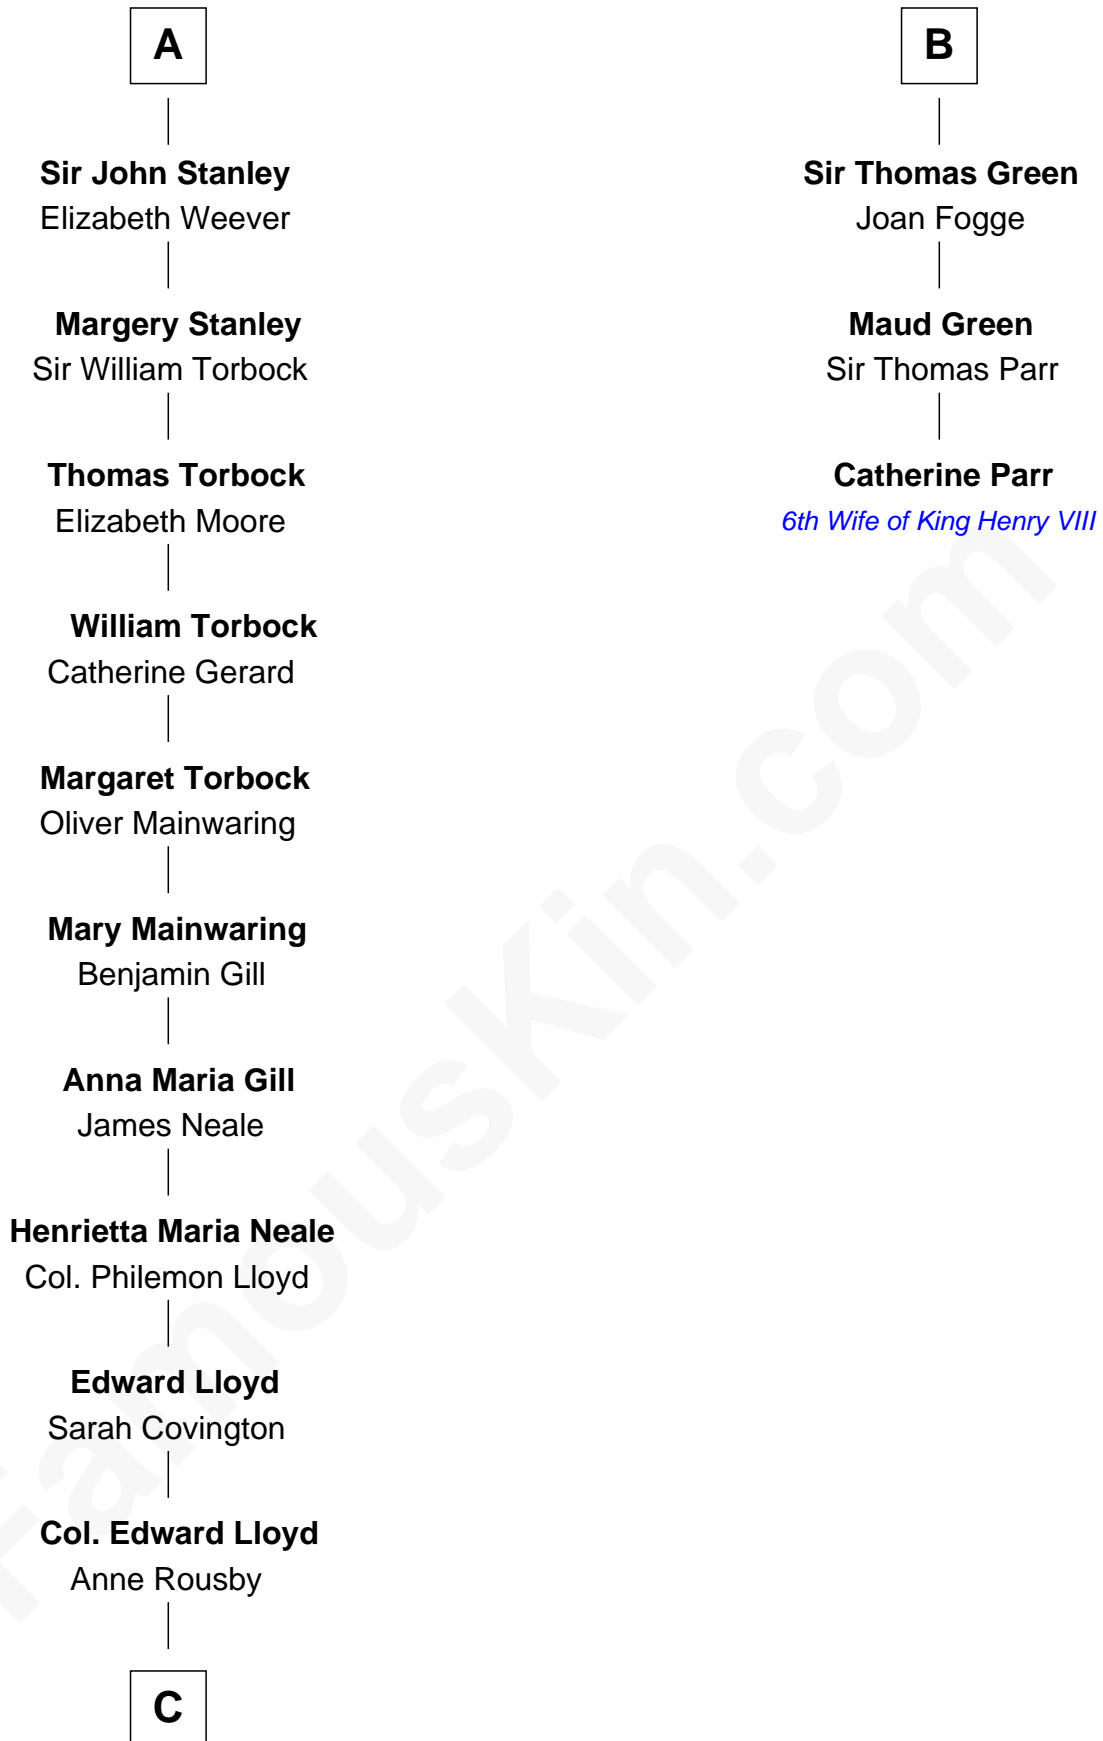

FamousKin.com

Relationship Chart of

Henry Lloyd

40th Governor of Maryland

9th cousin 11 times removed of

Catherine Parr

6th Wife of King Henry VIII

Sir William de Beauchamp

Richard Talbot
Elizabeth Comyn

Eleanor Plantagenet
Richard Fitzalan

Sir Gilbert Talbot
Pernel le Boteler

Sir Richard Fitzalan
Elizabeth de Bohun

Sir Richard Talbot
Ankaret le Strange

Elizabeth Fitzalan
Sir Robert Goushill

Mary Talbot
Sir Thomas Greene

Joan Goushill
Sir Thomas Stanley

Sir Thomas Greene
Marine Bellers

A

B

C

Col. Edward Lloyd

Elizabeth Tayloe