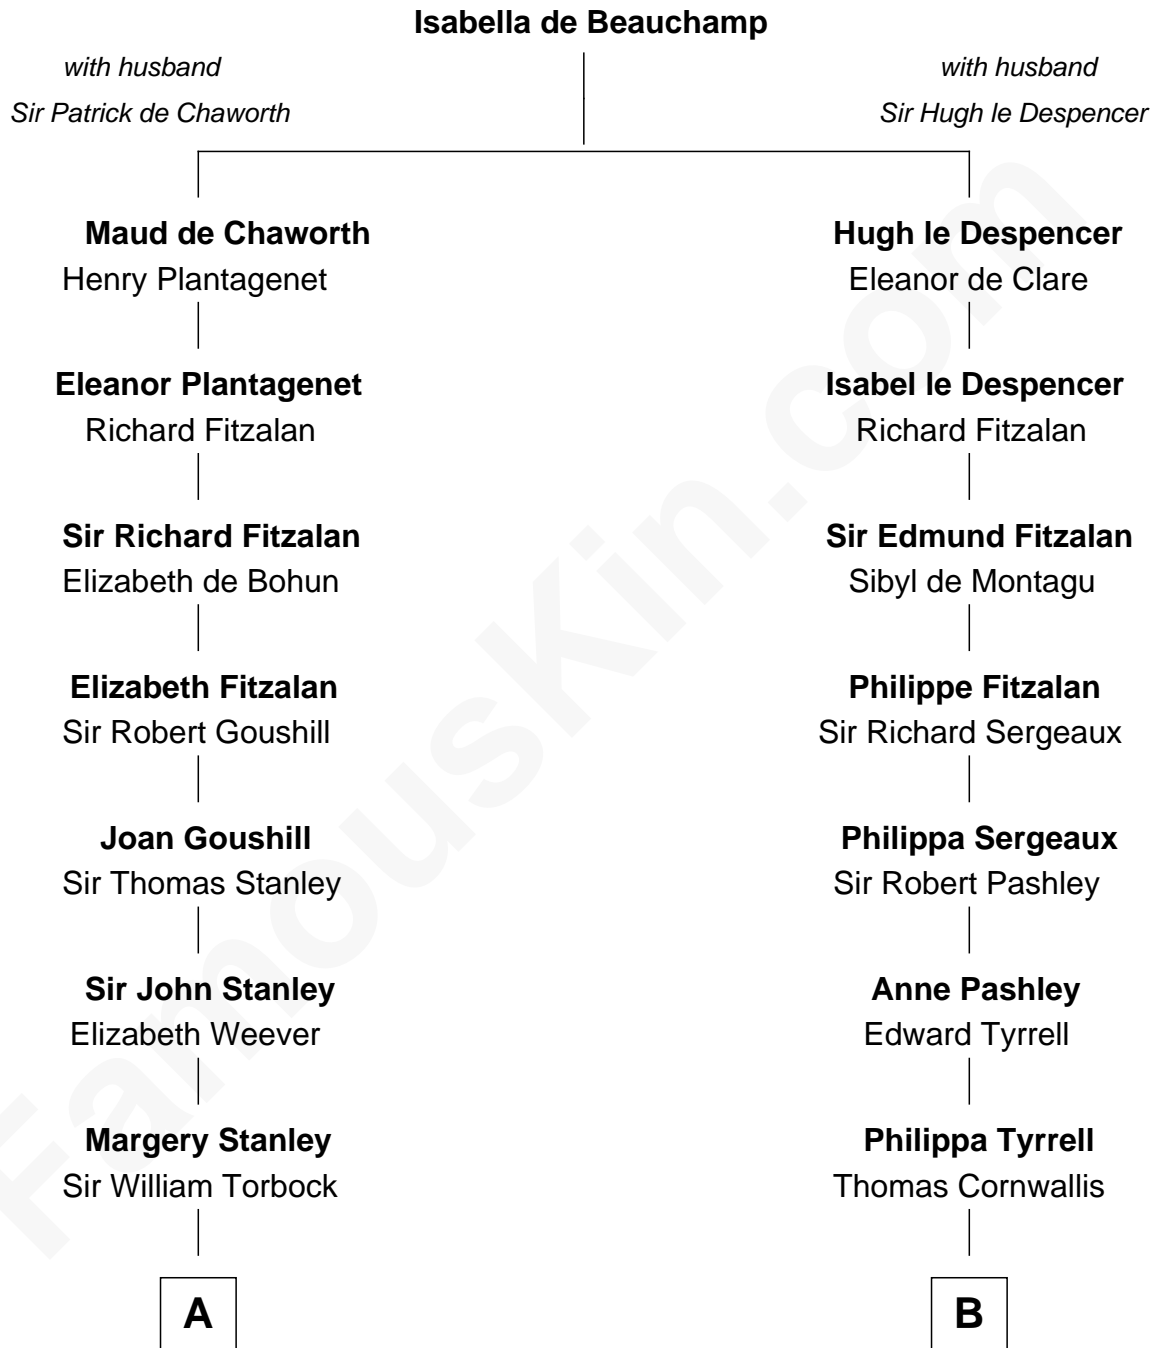

# FamousKin.com

## Relationship Chart of

### Henry Lloyd

40th Governor of Maryland

18th cousin 1 time removed of

**General James Longstreet**  
Confederate Army - U.S. Civil War

**C**

**Daniel Lloyd**  
Catherine Henry

**Henry Lloyd**  
*40th Governor of Maryland*