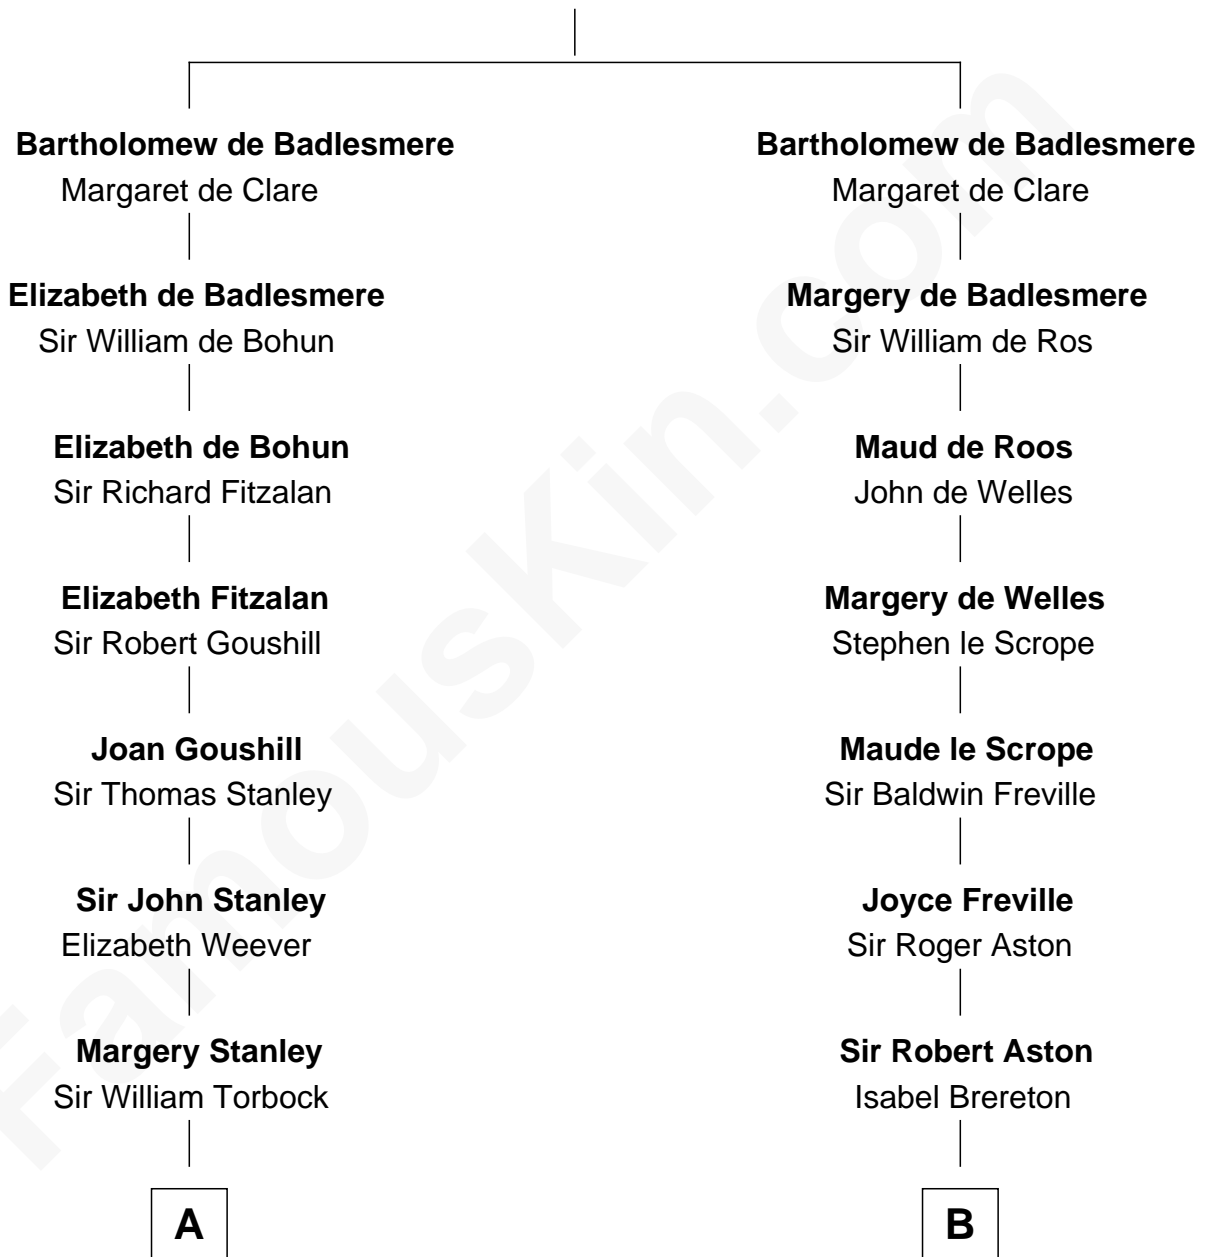

FamousKin.com

Relationship Chart of

Henry Lloyd

40th Governor of Maryland

18th cousin 2 times removed of

General James Longstreet
Confederate Army - U.S. Civil War

Gunselm de Badlesmere

C

Daniel Lloyd
Catherine Henry

Henry Lloyd
40th Governor of Maryland

D

John Dent
Sarah Marshall

Thomas Marshall Dent
Anne Magruder

Mary Anna Dent
James Longstreet

General James Longstreet
Confederate Army - U.S. Civil War