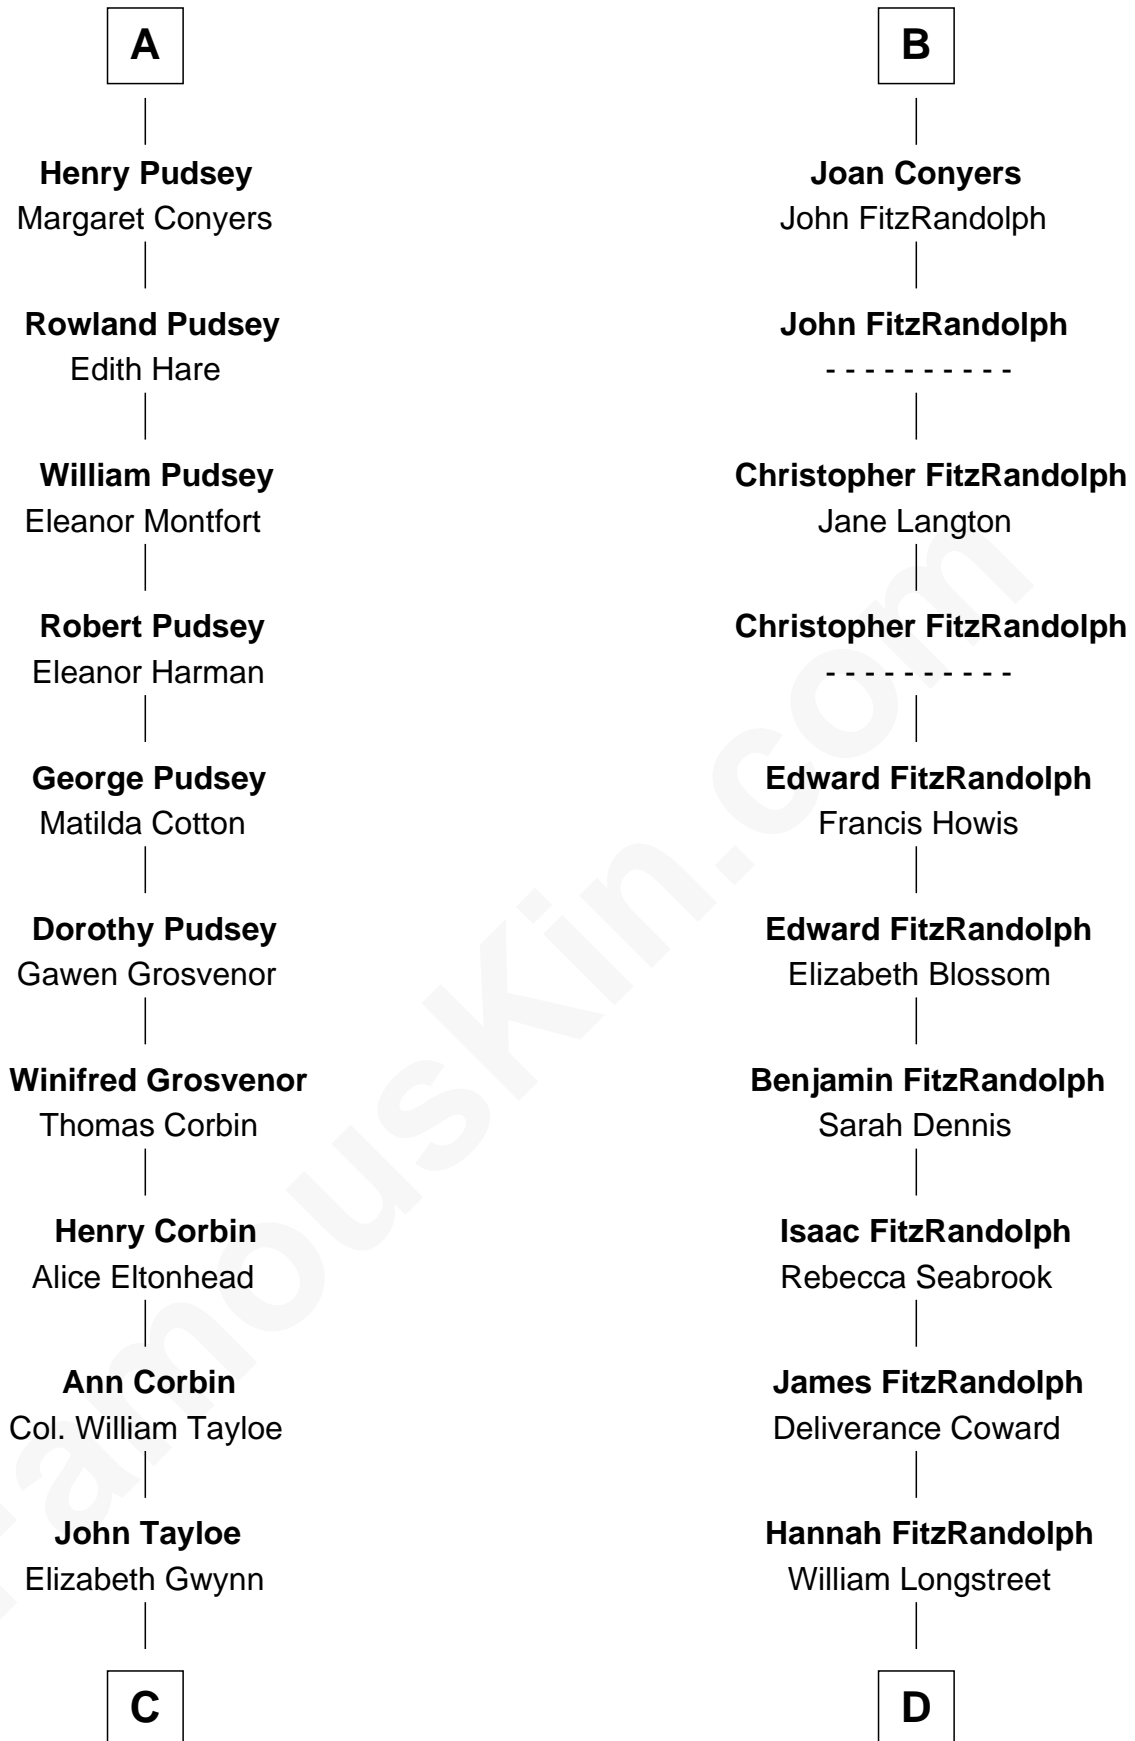

## Relationship Chart of

### Henry Lloyd

40th Governor of Maryland

18th cousin 3 times removed of

**General James Longstreet**  
Confederate Army - U.S. Civil War

**C**

**John Tayloe**  
Rebecca Plater

**Elizabeth Tayloe**  
Col. Edward Lloyd