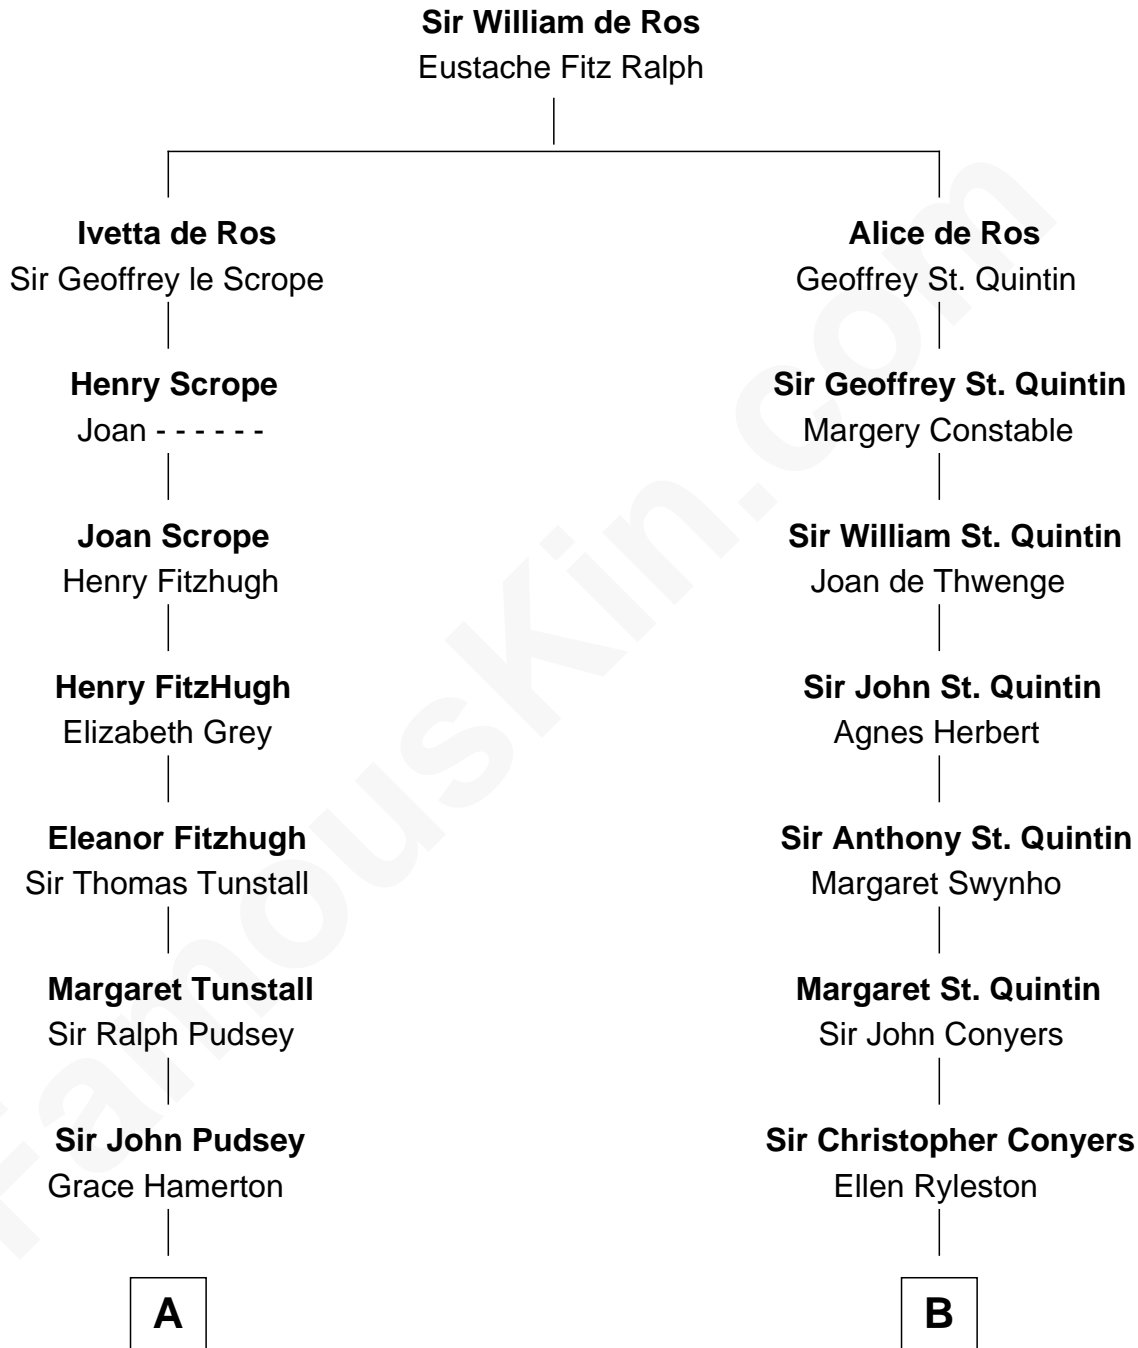

# FamousKin.com

## Relationship Chart of

### Henry Lloyd

40th Governor of Maryland

18th cousin 3 times removed of

**General James Longstreet**  
Confederate Army - U.S. Civil War

**C**

**John Tayloe**  
Rebecca Plater

**Elizabeth Tayloe**  
Col. Edward Lloyd