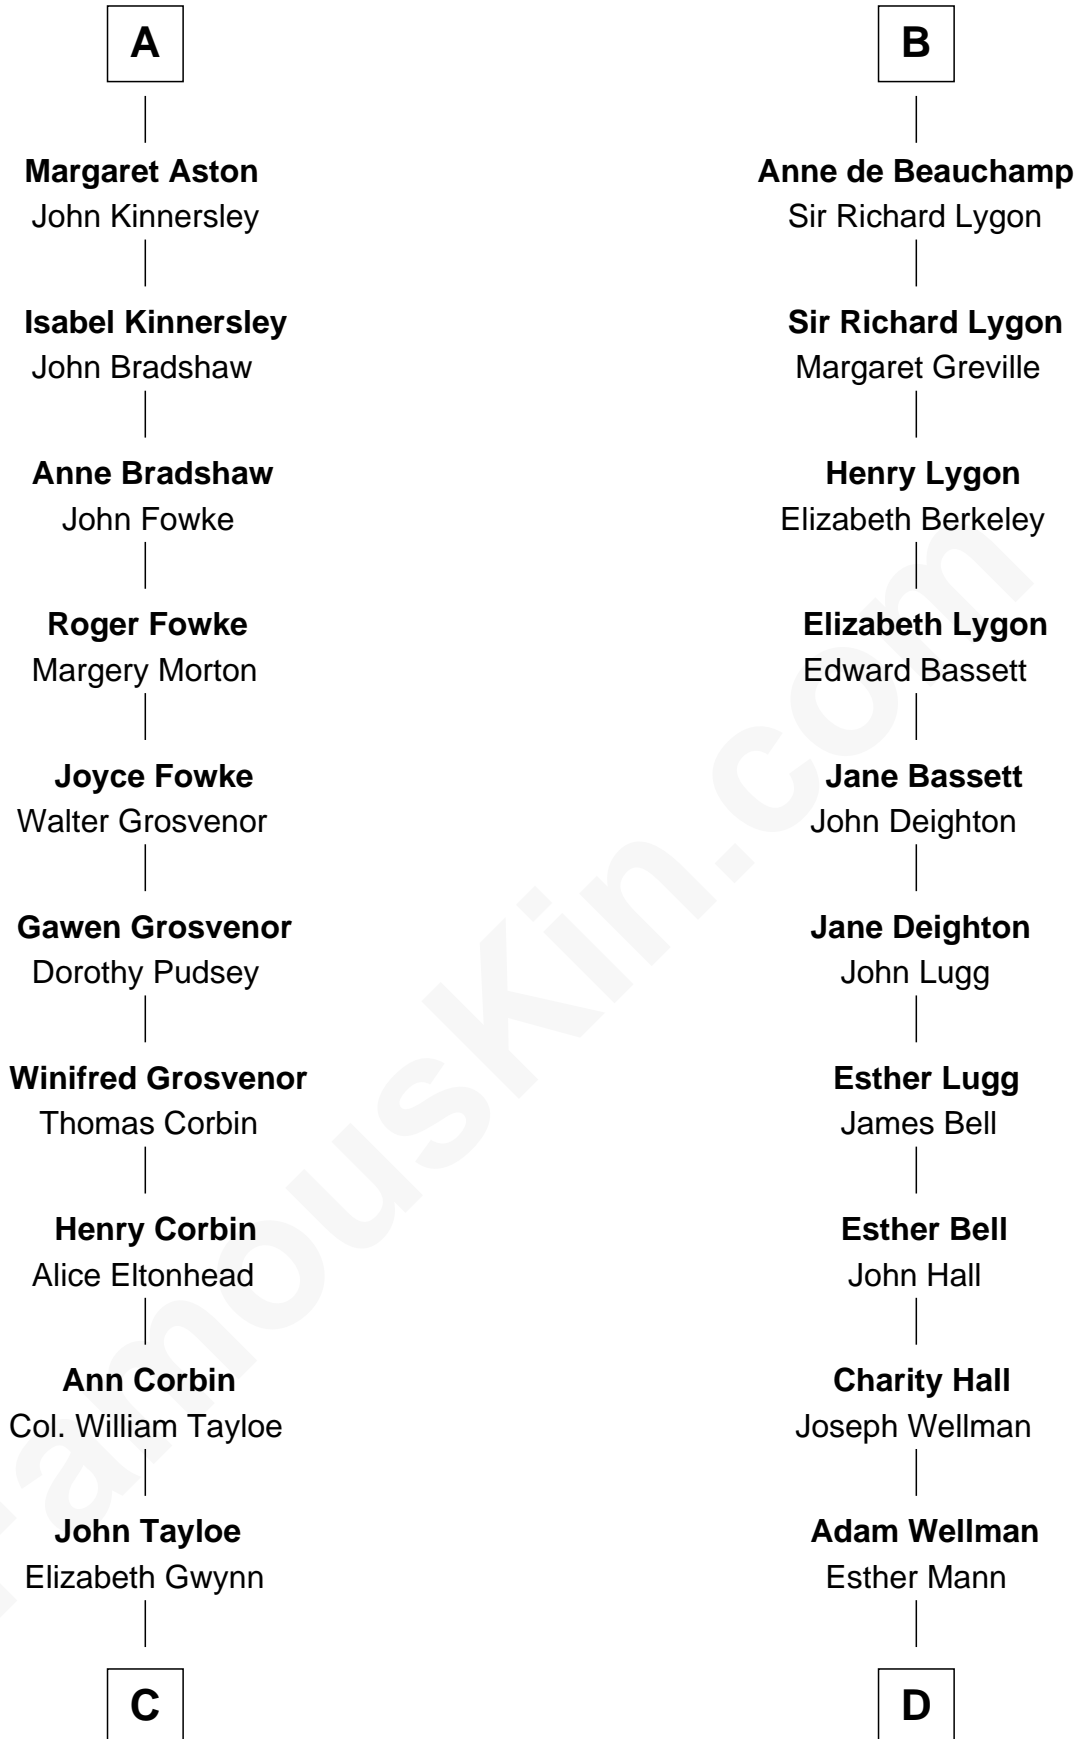

FamousKin.com
Relationship Chart of
Henry Lloyd

40th Governor of Maryland

20th cousin 1 time removed of

Jack London

Author of "The Call of the Wild"

C

John Tayloe
Rebecca Plater

Elizabeth Tayloe
Col. Edward Lloyd

Col. Edward Lloyd
Sally Scott Murray

Daniel Lloyd
Catherine Henry

Henry Lloyd
40th Governor of Maryland

D

Joel Wellman
Betsey Baker

Marshall Daniel Wellman
Eleanor Garrett Jones

Flora Wellman
William Henry Chaney