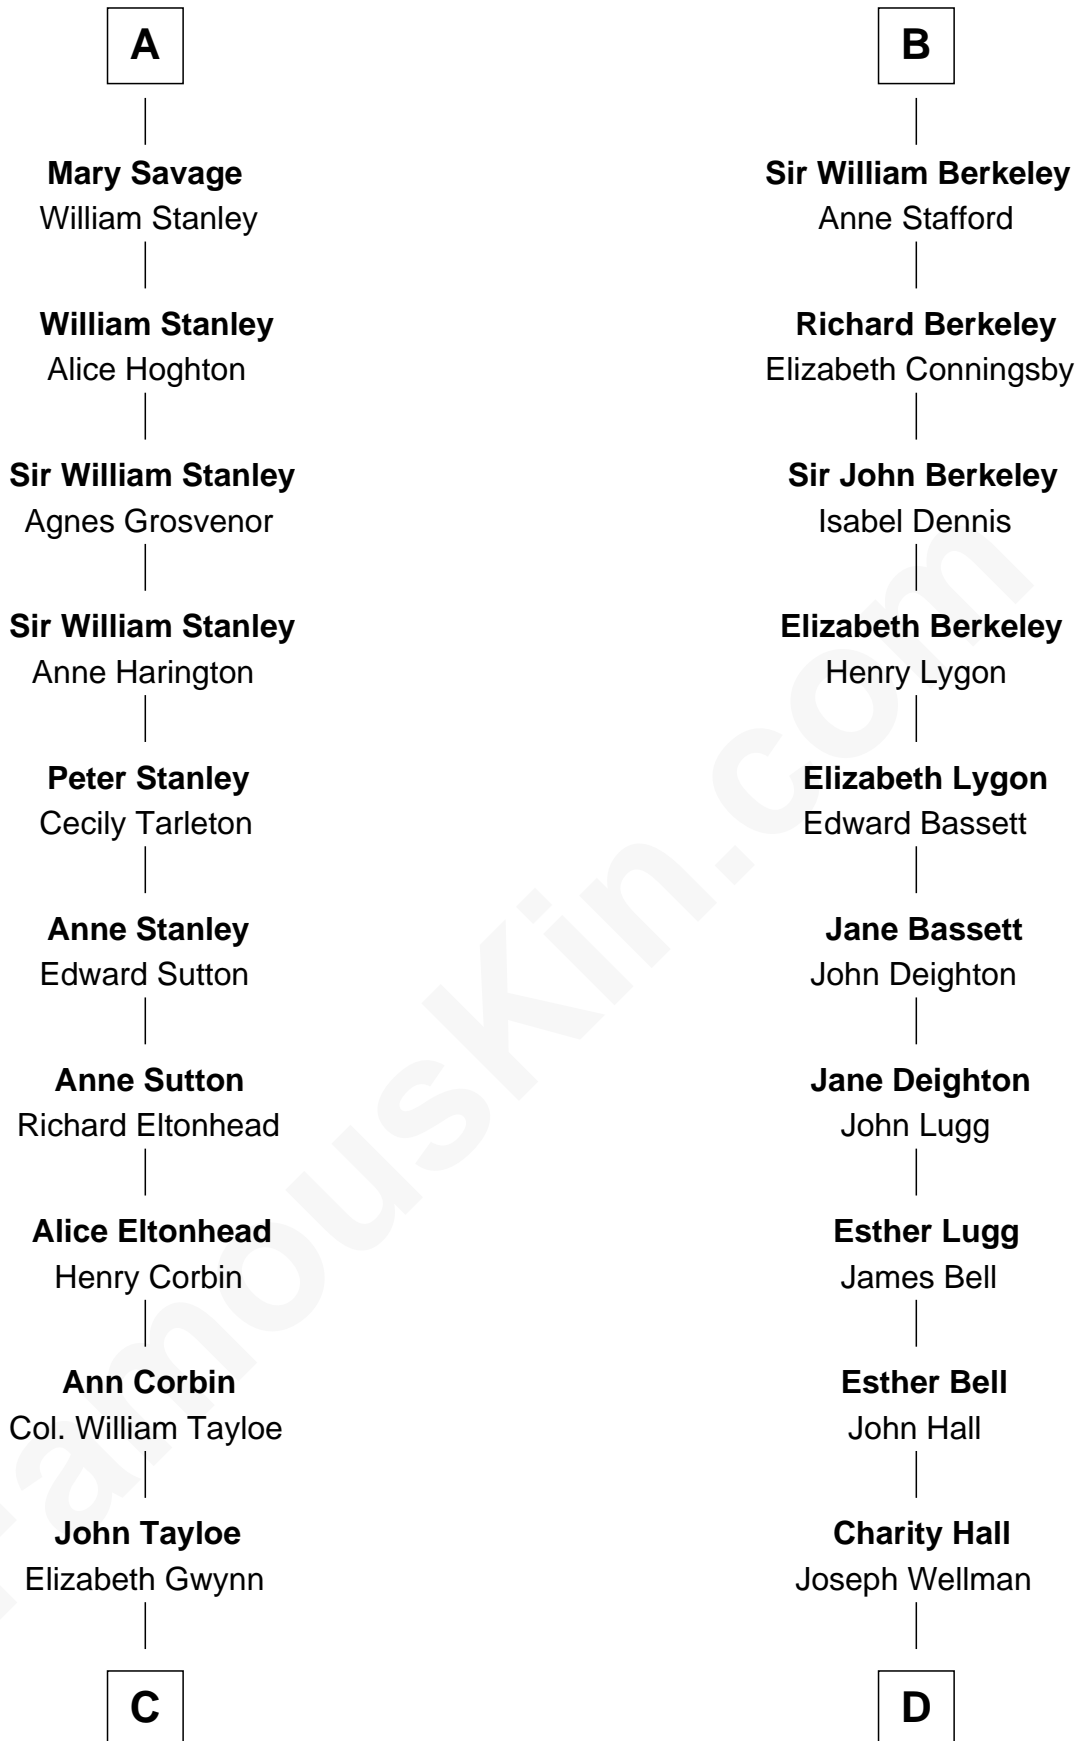

FamousKin.com Relationship Chart of

Henry Lloyd

40th Governor of Maryland

21st cousin of

Jack London

Author of "The Call of the Wild"

C

John Tayloe
Rebecca Plater

Elizabeth Tayloe
Col. Edward Lloyd

Col. Edward Lloyd
Sally Scott Murray

Daniel Lloyd
Catherine Henry

Henry Lloyd
40th Governor of Maryland

D

Adam Wellman
Esther Mann

Joel Wellman
Betsey Baker

Marshall Daniel Wellman
Eleanor Garrett Jones