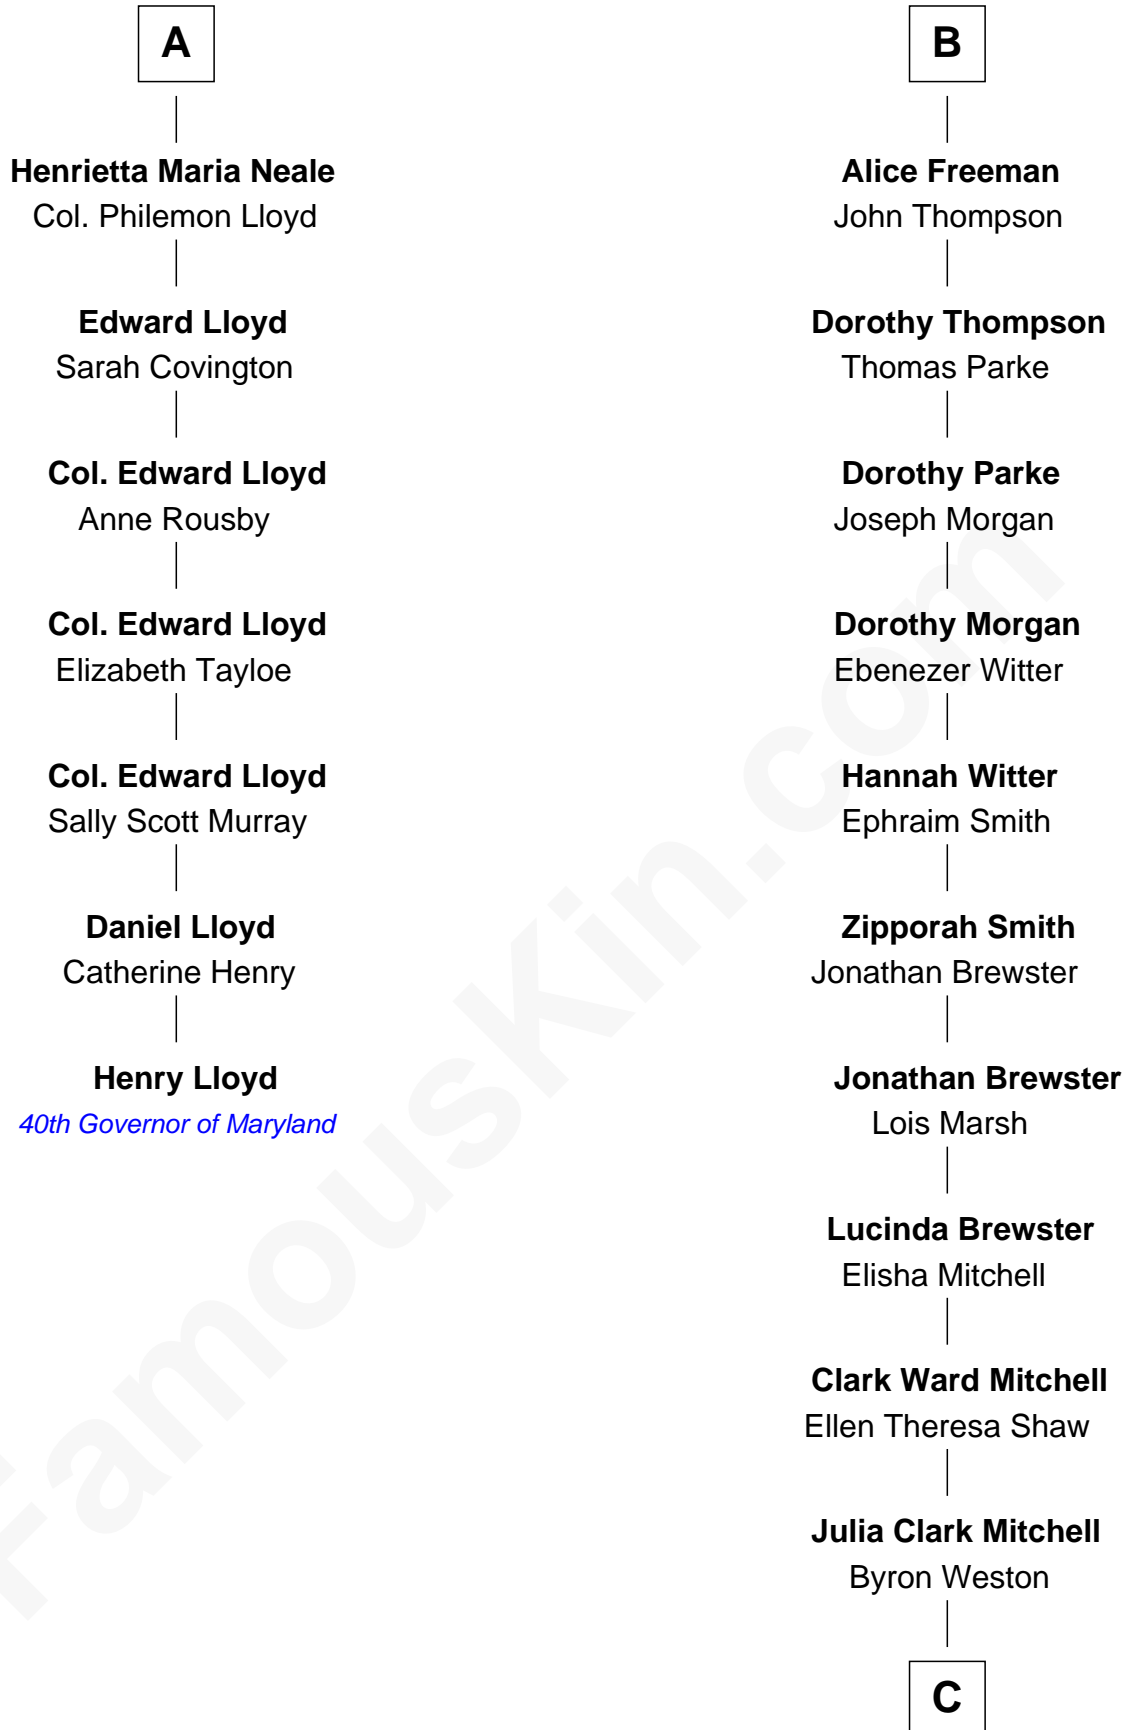

FamousKin.com

Relationship Chart of

Henry Lloyd

40th Governor of Maryland

13th cousin 5 times removed of

Julia Child

American Chef, Author and TV Personality

Sir John Throckmorton

Eleanor Spinney

Sir Thomas Throckmorton

Margaret Olney

Sir Robert Throckmorton

Catherine Marrow

Richard Throckmorton

Jane Beaufoe

Goditha Throckmorton

Agnes Throckmorton

Thomas Winslow

Agnes Winslow

John Giffard

Thomas Giffard

Joan Langston

Amy Giffard

Richard Samwell

Susanna Samwell

Peter Edwards

Edward Edwards

Ursula Coles

Margaret Edwards

Henry Freeman

B

C