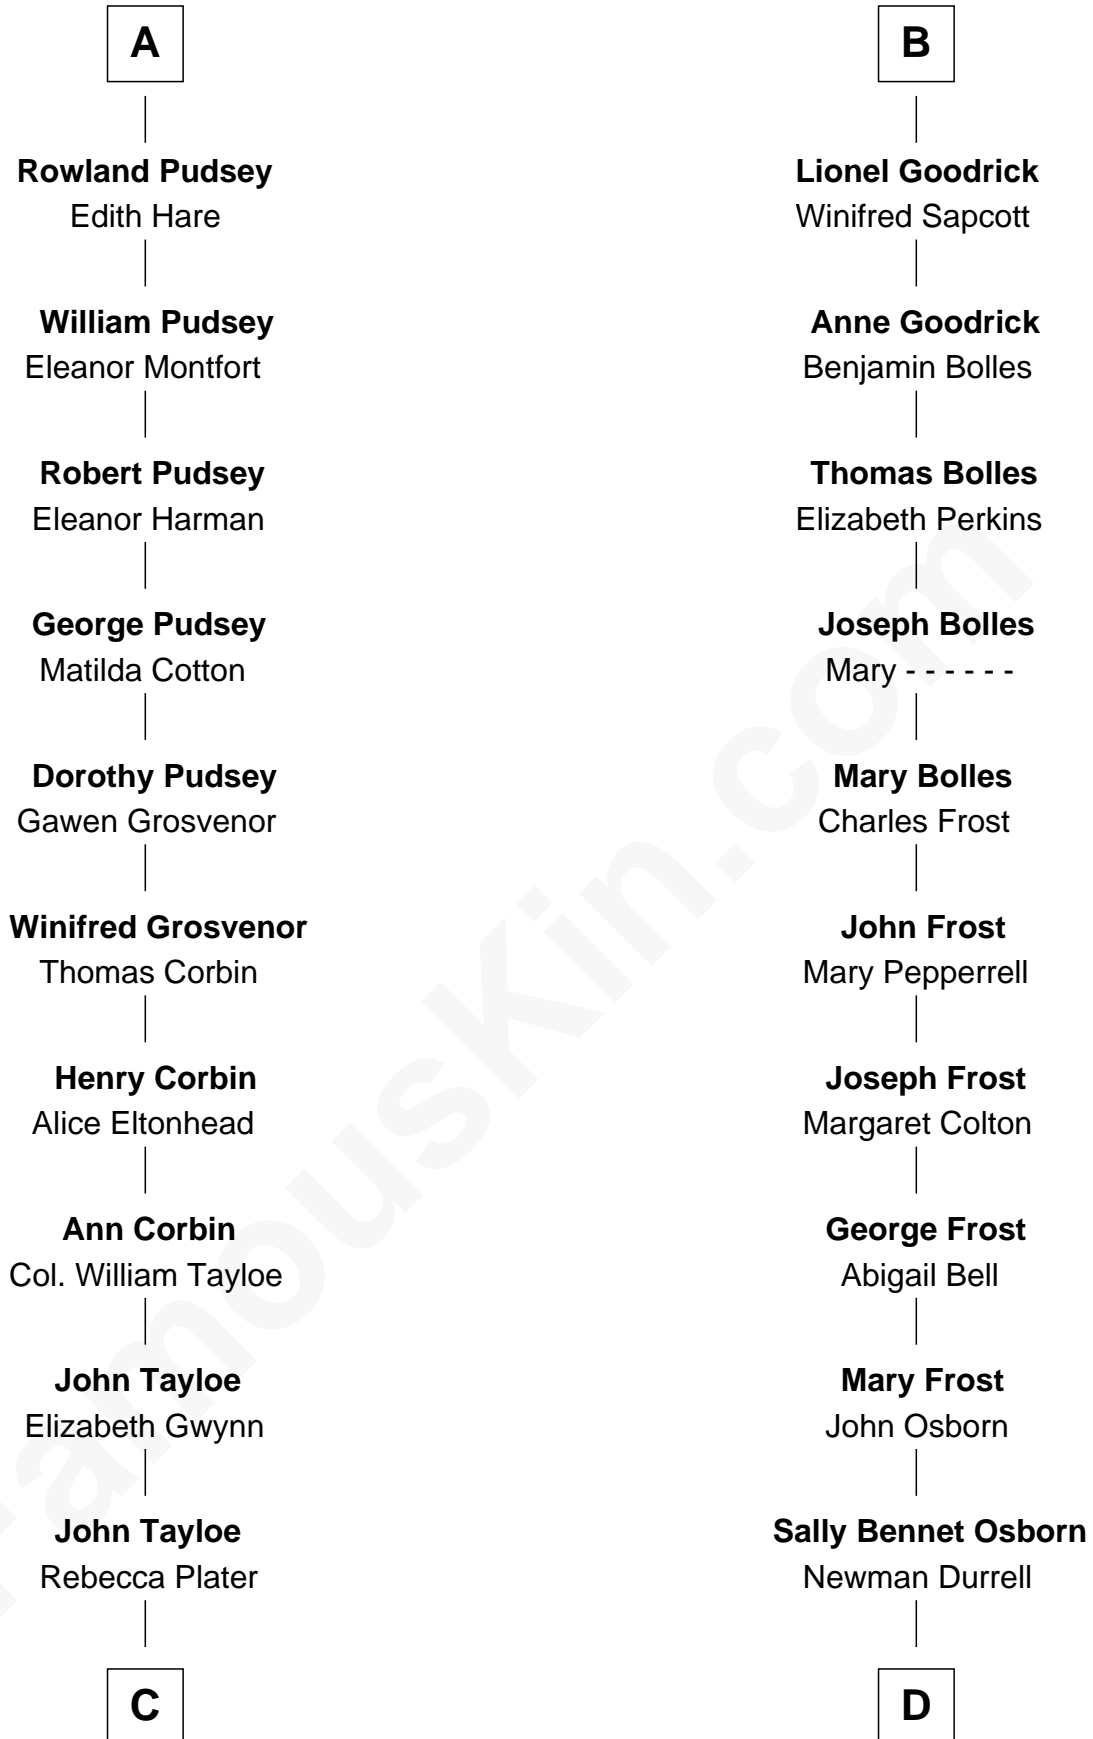

FamousKin.com Relationship Chart of

Henry Lloyd

40th Governor of Maryland

20th cousin of

Lucille Ball

TV Actress - "I Love Lucy"

Sir Geoffrey le Scrope

Ivetta de Ros

C

Elizabeth Tayloe
Col. Edward Lloyd

Col. Edward Lloyd
Sally Scott Murray

Daniel Lloyd
Catherine Henry

Henry Lloyd
40th Governor of Maryland

D

George Osborn Durrell
Anne Jane Jewell

Nellie Rebecca Durrell
Jasper Clinton Ball