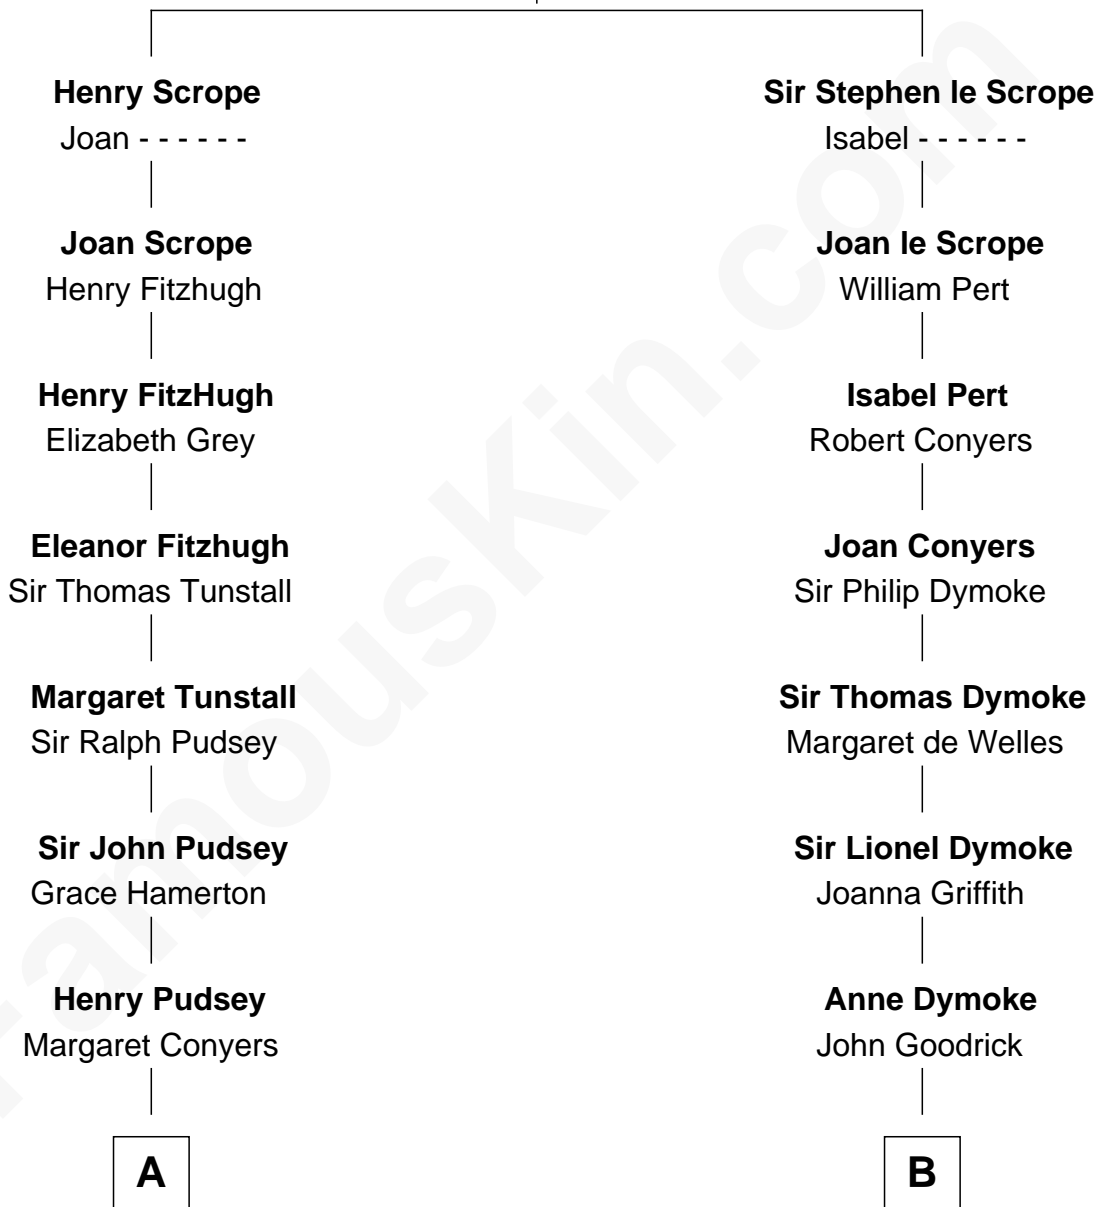

FamousKin.com Relationship Chart of

Henry Lloyd

40th Governor of Maryland

20th cousin of

Lucille Ball

TV Actress - "I Love Lucy"

Sir Geoffrey le Scrope

Ivetta de Ros

C

Elizabeth Tayloe
Col. Edward Lloyd

Col. Edward Lloyd
Sally Scott Murray

Daniel Lloyd
Catherine Henry

Henry Lloyd
40th Governor of Maryland

D

George Osborn Durrell
Anne Jane Jewell

Nellie Rebecca Durrell
Jasper Clinton Ball

Henry Durrell Ball
Desiree Evelyn Hunt

Lucille Ball
TV Actress - "I Love Lucy"