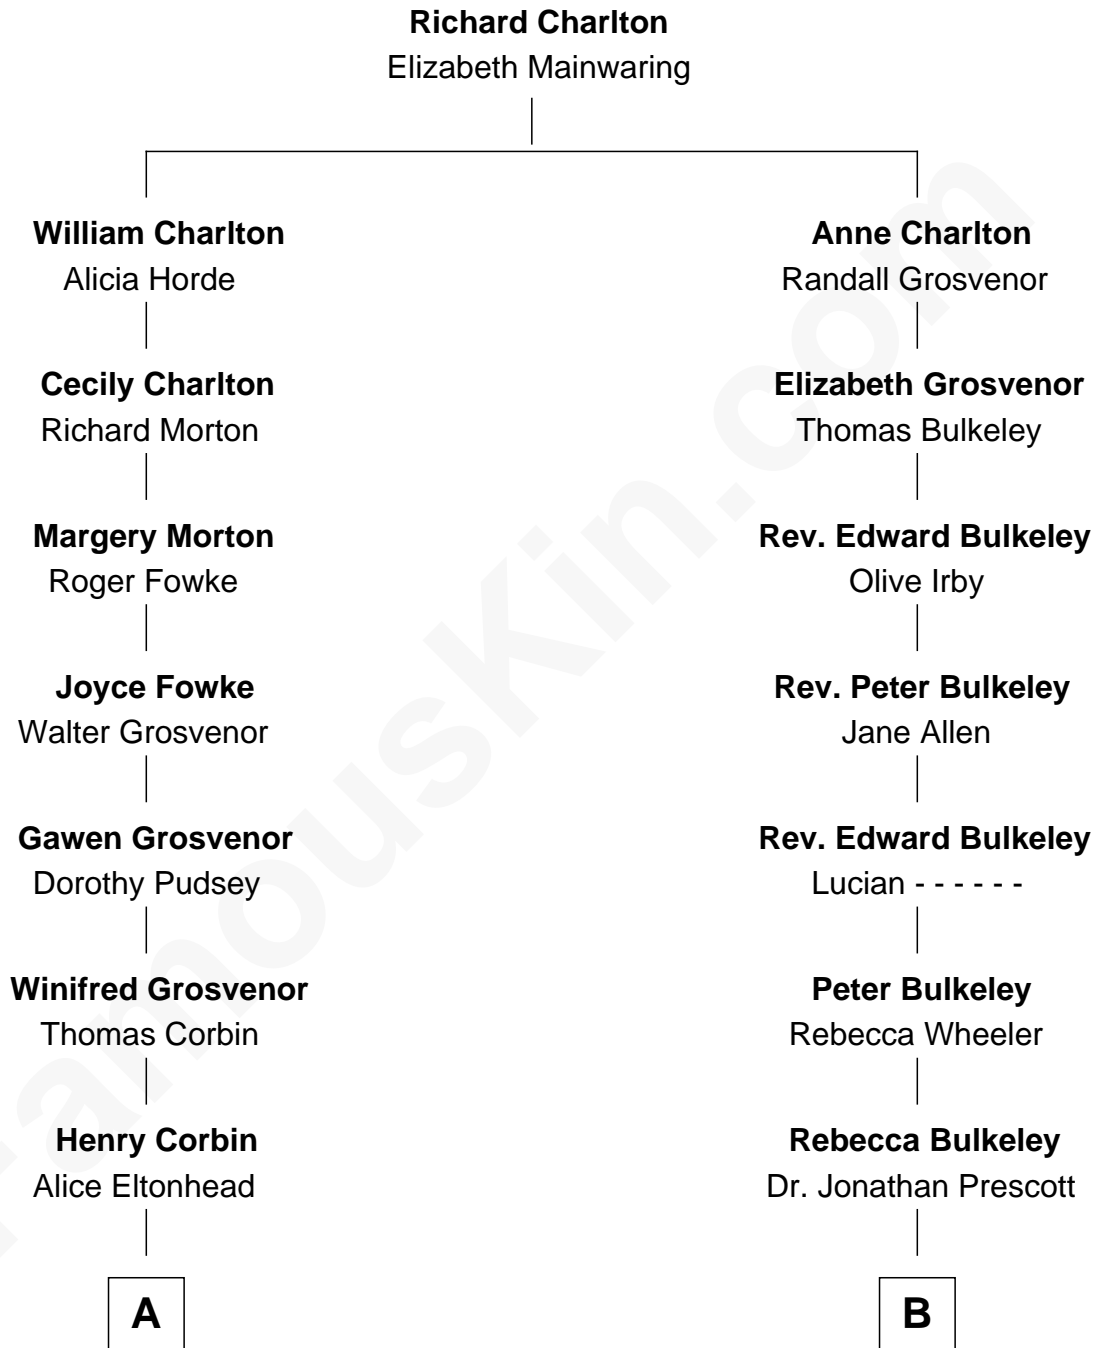

FamousKin.com

Relationship Chart of

Henry Lloyd

40th Governor of Maryland

13th cousin 2 times removed of

Jeb Bush

43rd Governor of Florida

A

Ann Corbin
Col. William Tayloe

John Tayloe
Elizabeth Gwynn

John Tayloe
Rebecca Plater

Elizabeth Tayloe
Col. Edward Lloyd

Col. Edward Lloyd
Sally Scott Murray

Daniel Lloyd
Catherine Henry

Henry Lloyd
40th Governor of Maryland

B

Dr. Abel Prescott
Abigail Brigham

Lucy Prescott
Jonathan Fay

Samuel Prescott Phillips Fay
Harriet Howard

Samuel Howard Fay
Susan Montfort Shellman

Harriet Eleanor Fay
Rev. James Smith Bush

Samuel Prescott Bush
Flora Sheldon