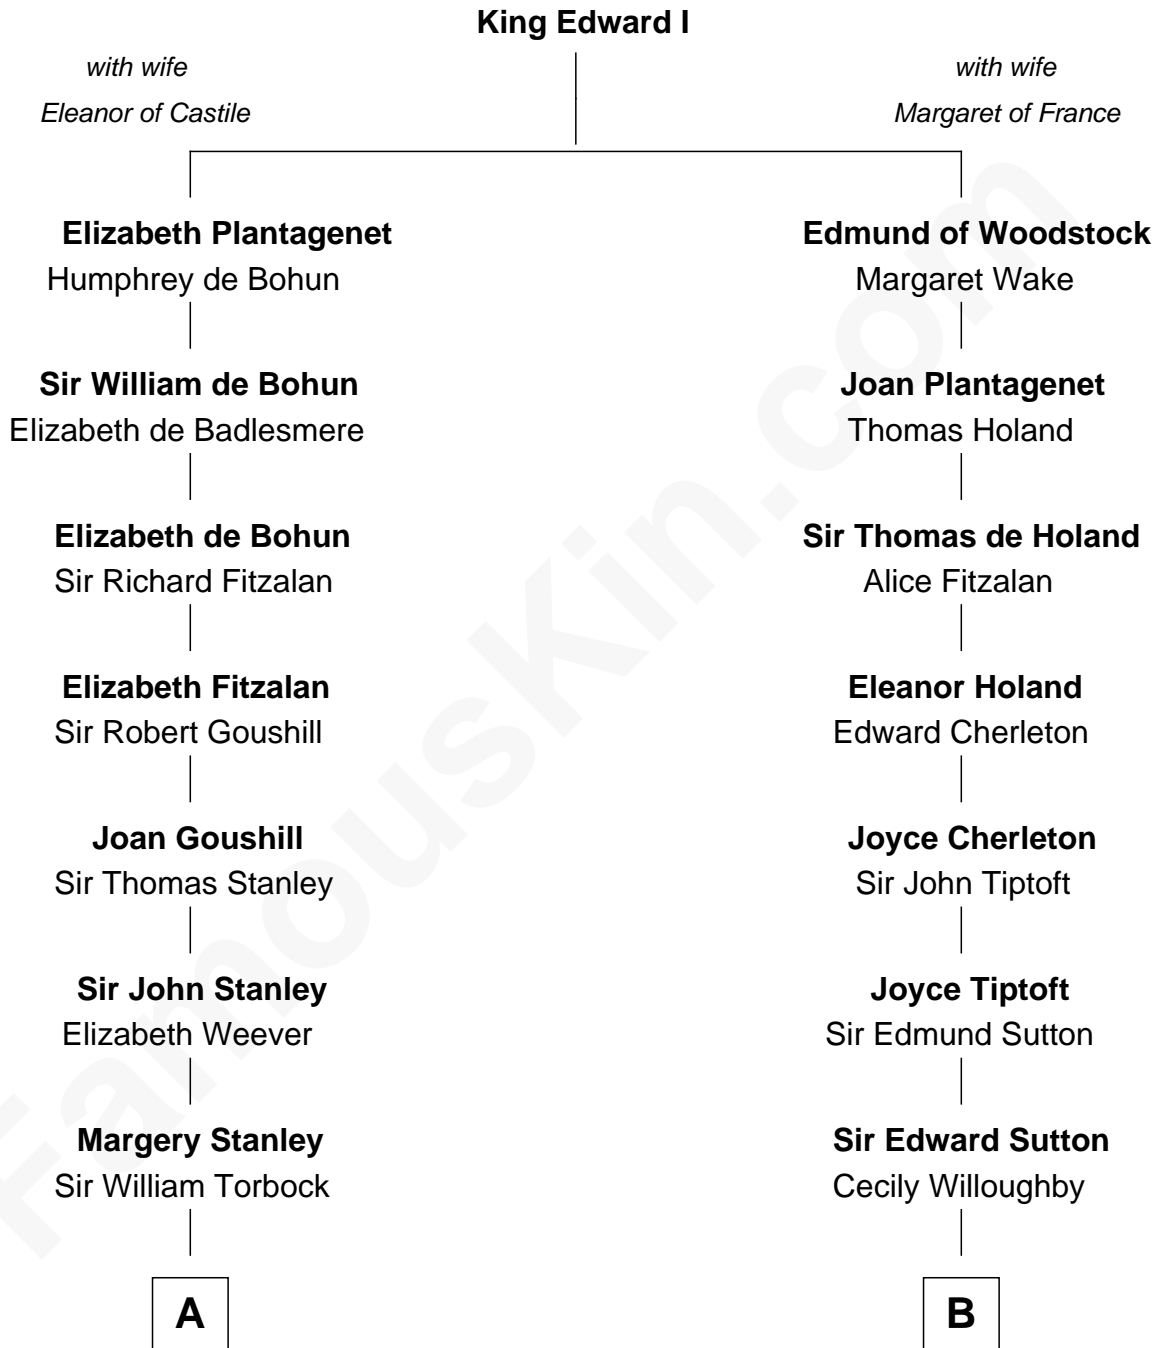

# FamousKin.com Relationship Chart of

**Henry Lloyd**

*40th Governor of Maryland*

18th cousin of

**John Brown**

*American Abolitionist*

**C**

**Daniel Lloyd**  
Catherine Henry

**Henry Lloyd**  
*40th Governor of Maryland*

**D**

**Ruth Mills**  
Owen Brown

**John Brown**  
*American Abolitionist*

FamousKin.com