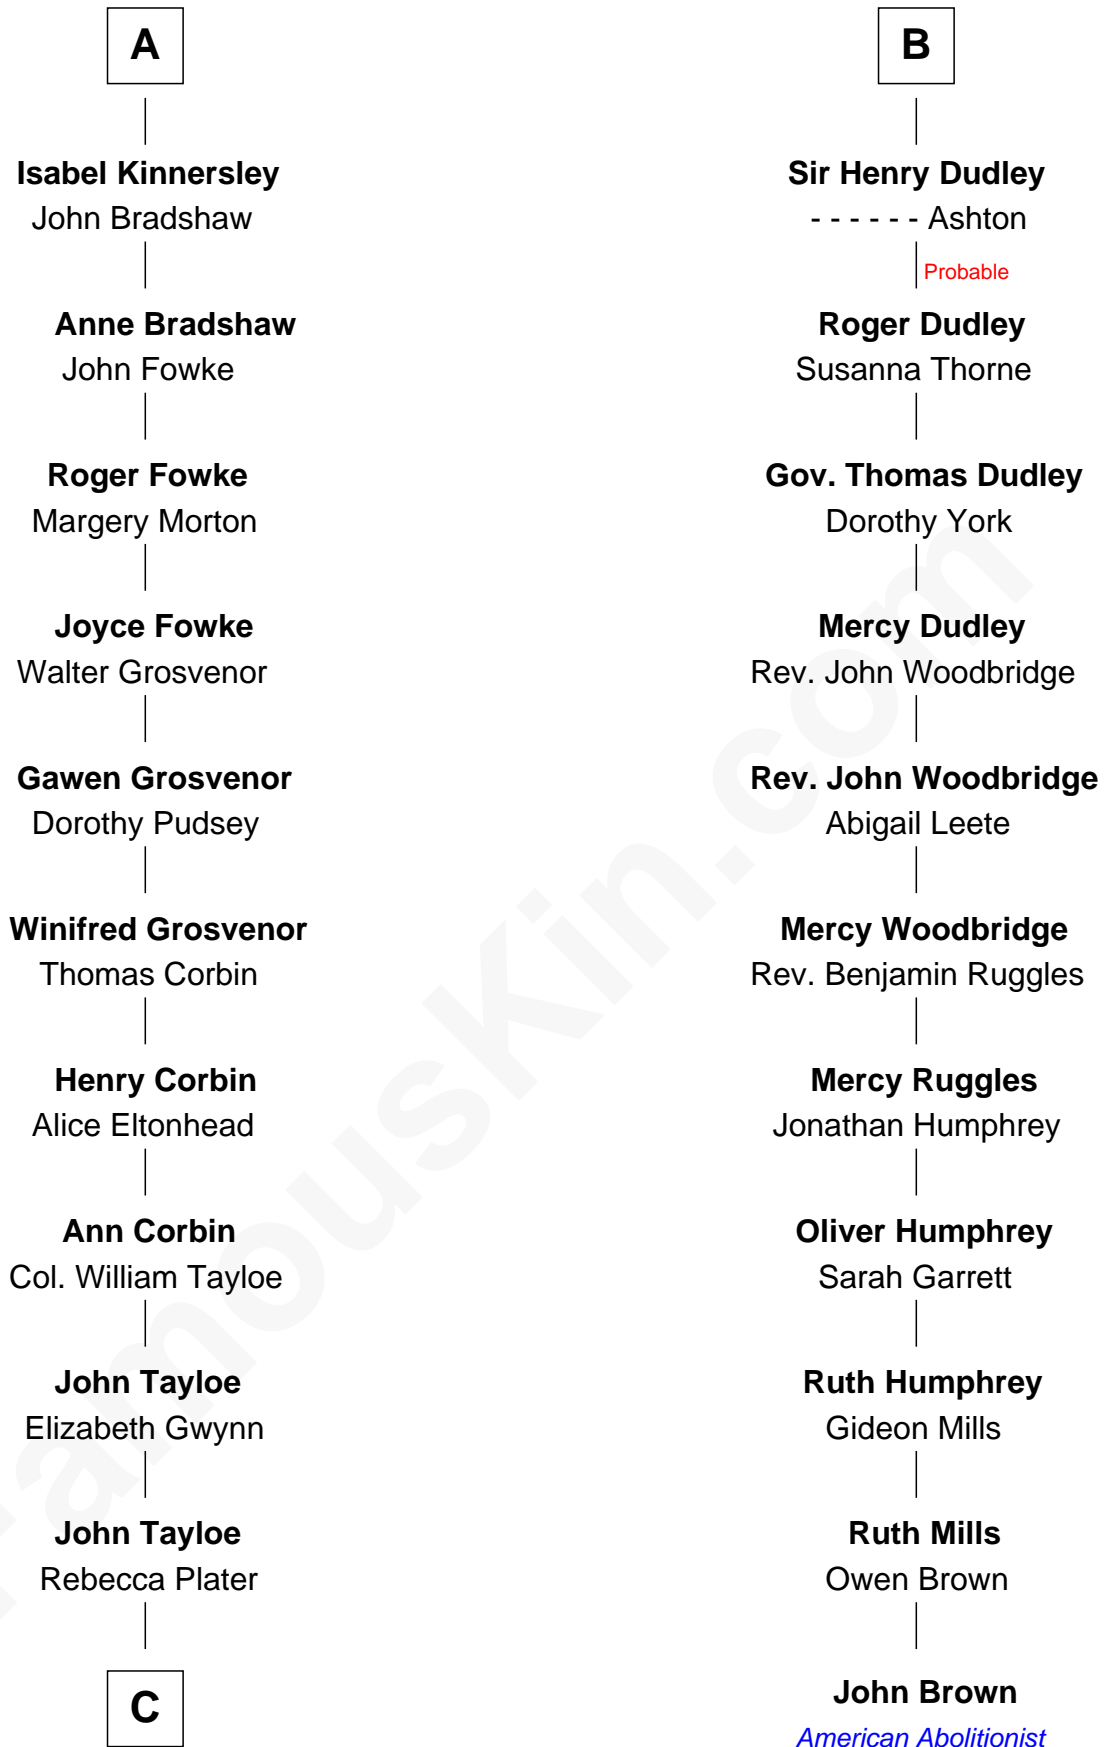

FamousKin.com Relationship Chart of

Henry Lloyd

40th Governor of Maryland

17th cousin 3 times removed of

John Brown

American Abolitionist

Sir William de Ros
Margery de Badlesmere

C

Elizabeth Tayloe
Col. Edward Lloyd

Col. Edward Lloyd
Sally Scott Murray

Daniel Lloyd
Catherine Henry

Henry Lloyd
40th Governor of Maryland

FamousKin.com