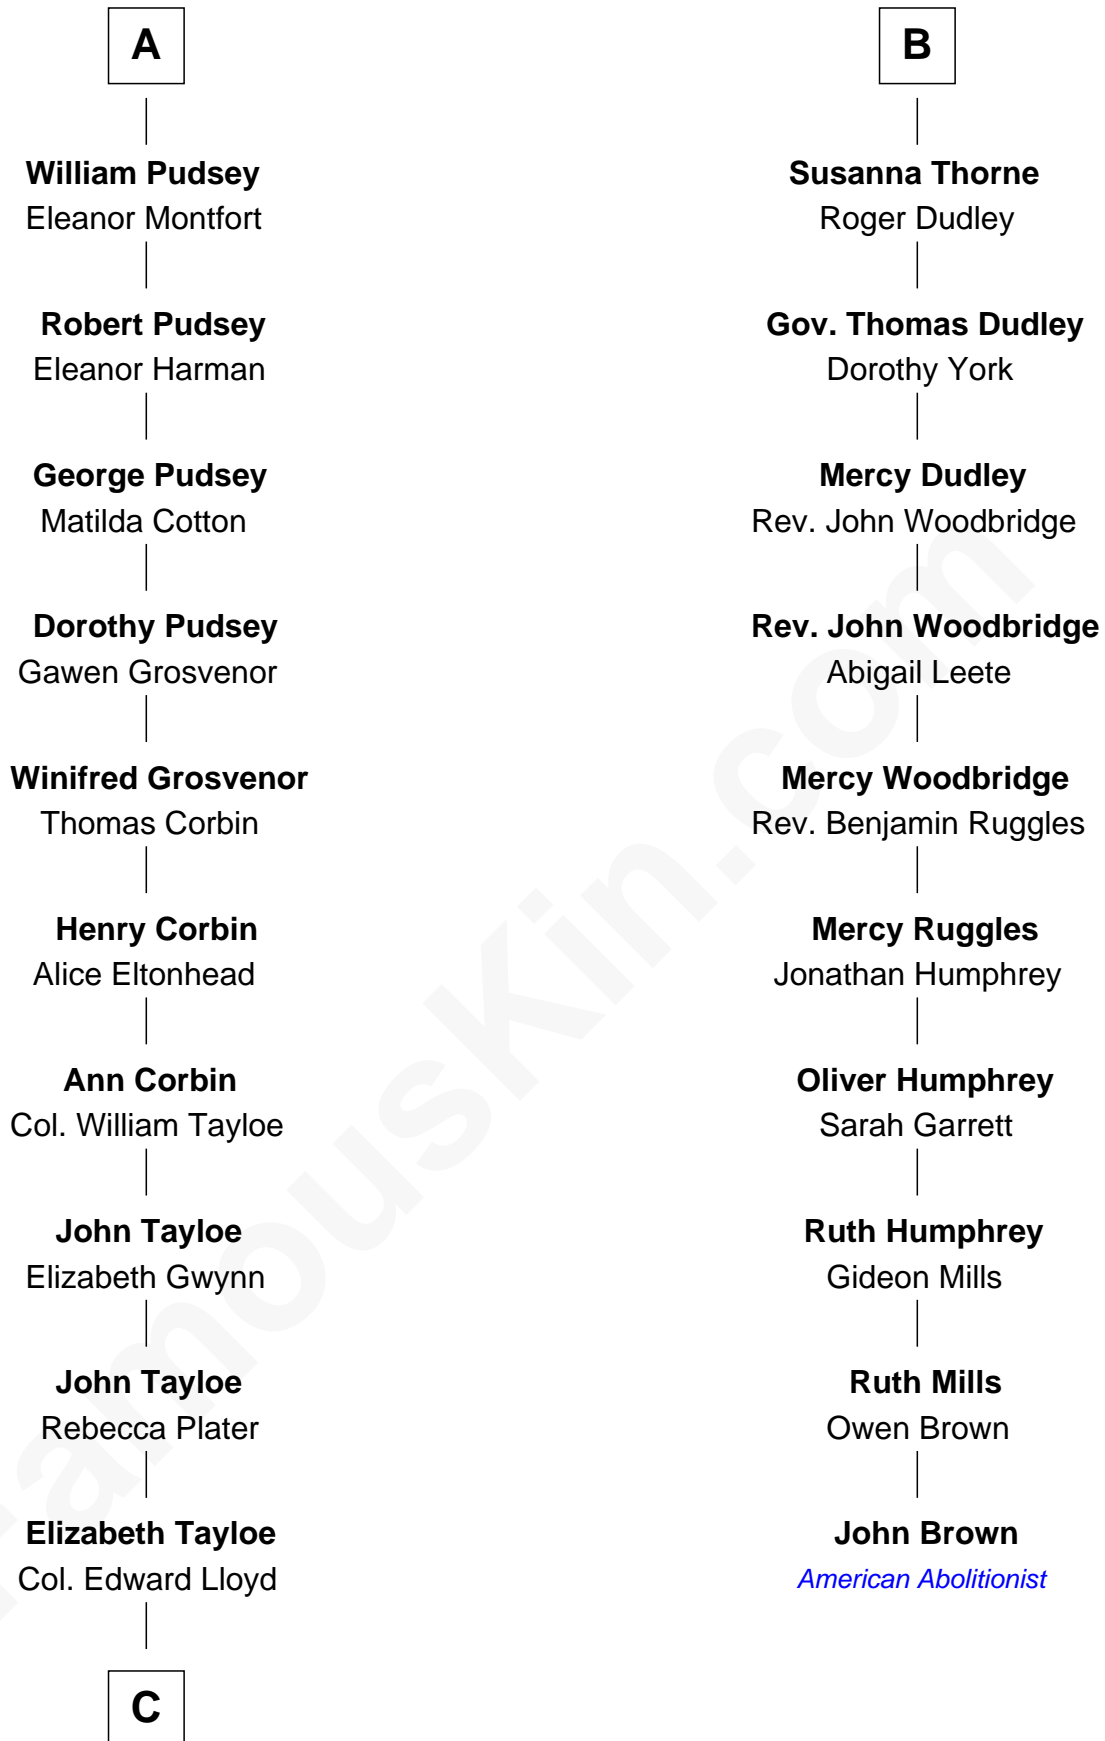

FamousKin.com

Relationship Chart of

Henry Lloyd

40th Governor of Maryland

16th cousin 3 times removed of

John Brown

American Abolitionist

Sir John Grey

Avice Marmion

Sir Robert Grey
Lora de St. Quintin

Elizabeth Grey
Henry FitzHugh

Eleanor Fitzhugh
Sir Thomas Tunstall

Margaret Tunstall
Sir Ralph Pudsey

Sir John Pudsey
Grace Hamerton

Henry Pudsey
Margaret Conyers

Rowland Pudsey
Edith Hare

A

Maud Grey

Sir Thomas Harcourt

Sir Thomas Harcourt
Jane Fraunceys

Sir Richard Harcourt
Edith St. Clair

Alice Harcourt
William Bessiles

Elizabeth Bessiles
Richard Fettiplace

Anne Fettiplace
Edward Purefoy

Mary Purefoy
Thomas Thorne

B

C

Col. Edward Lloyd
Sally Scott Murray

Daniel Lloyd
Catherine Henry

Henry Lloyd
40th Governor of Maryland

FamousKin.com