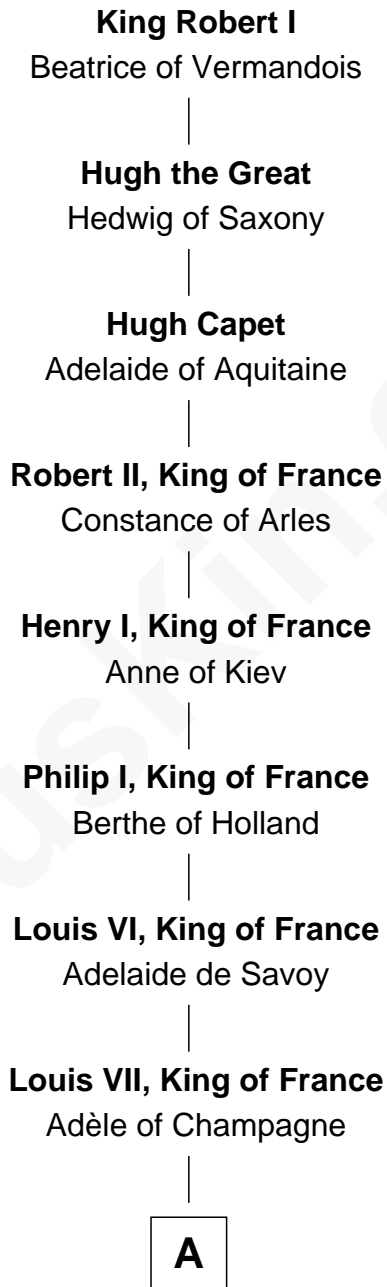

FamousKin.com Relationship Chart of

Henry Lloyd

40th Governor of Maryland

28th Great-grandson of

King Robert I

King of France

A

Philip II Auguste, King of France