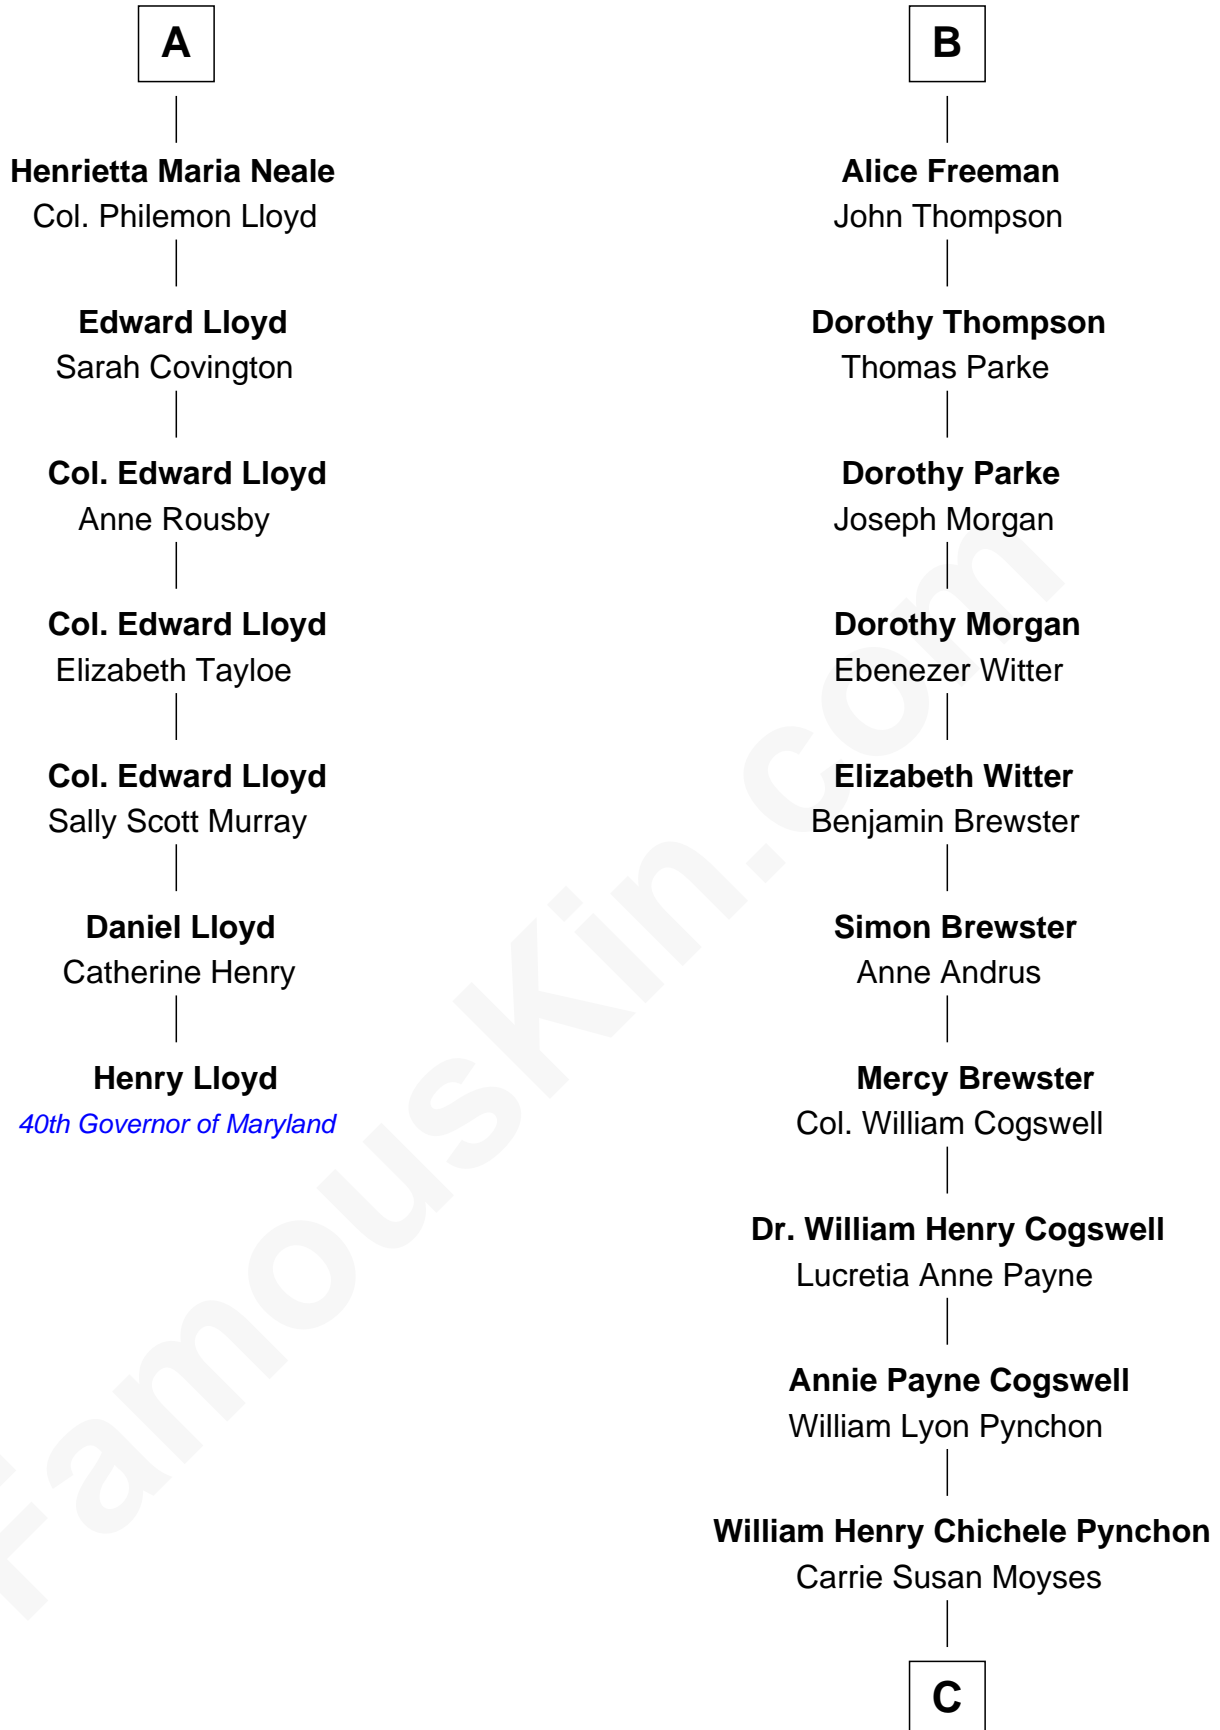

### Henry Lloyd

40th Governor of Maryland

13th cousin 5 times removed of

**Thomas Pynchon**

American Novelist

**Sir John Throckmorton**

Eleanor Spinney

**Sir Thomas Throckmorton**

Grace Butler

**Raphael Neale**

Jane Baker

**James Neale**

Anna Maria Gill

**A**

**Agnes Throckmorton**

Thomas Winslow

**Agnes Winslow**

John Giffard

**Thomas Giffard**

Joan Langston

**Amy Giffard**

Richard Samwell

**Susanna Samwell**

Peter Edwards

**Edward Edwards**

Ursula Coles

**Margaret Edwards**

Henry Freeman

**B**

C

Thomas Ruggles Pynchon  
Catherine Frances Bennett

Thomas Pynchon  
*Novelist*