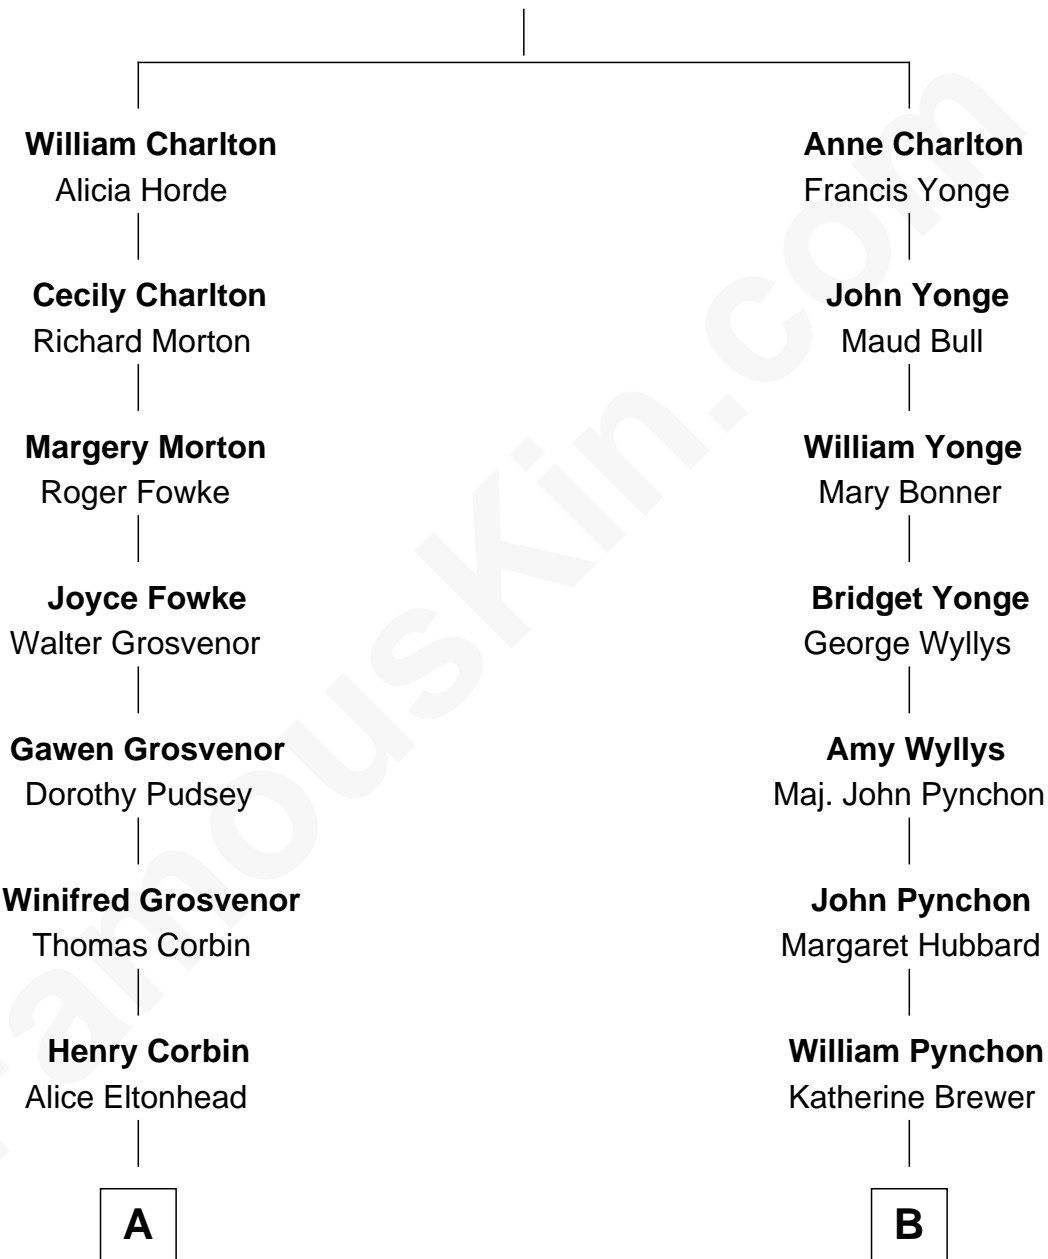

FamousKin.com Relationship Chart of

Henry Lloyd

40th Governor of Maryland

13th cousin of

Thomas Pynchon

American Novelist

Richard Charlton
Elizabeth Mainwaring

A

Ann Corbin
Col. William Tayloe

John Tayloe
Elizabeth Gwynn

John Tayloe
Rebecca Plater

Elizabeth Tayloe
Col. Edward Lloyd

Col. Edward Lloyd
Sally Scott Murray

Daniel Lloyd
Catherine Henry

Henry Lloyd
40th Governor of Maryland