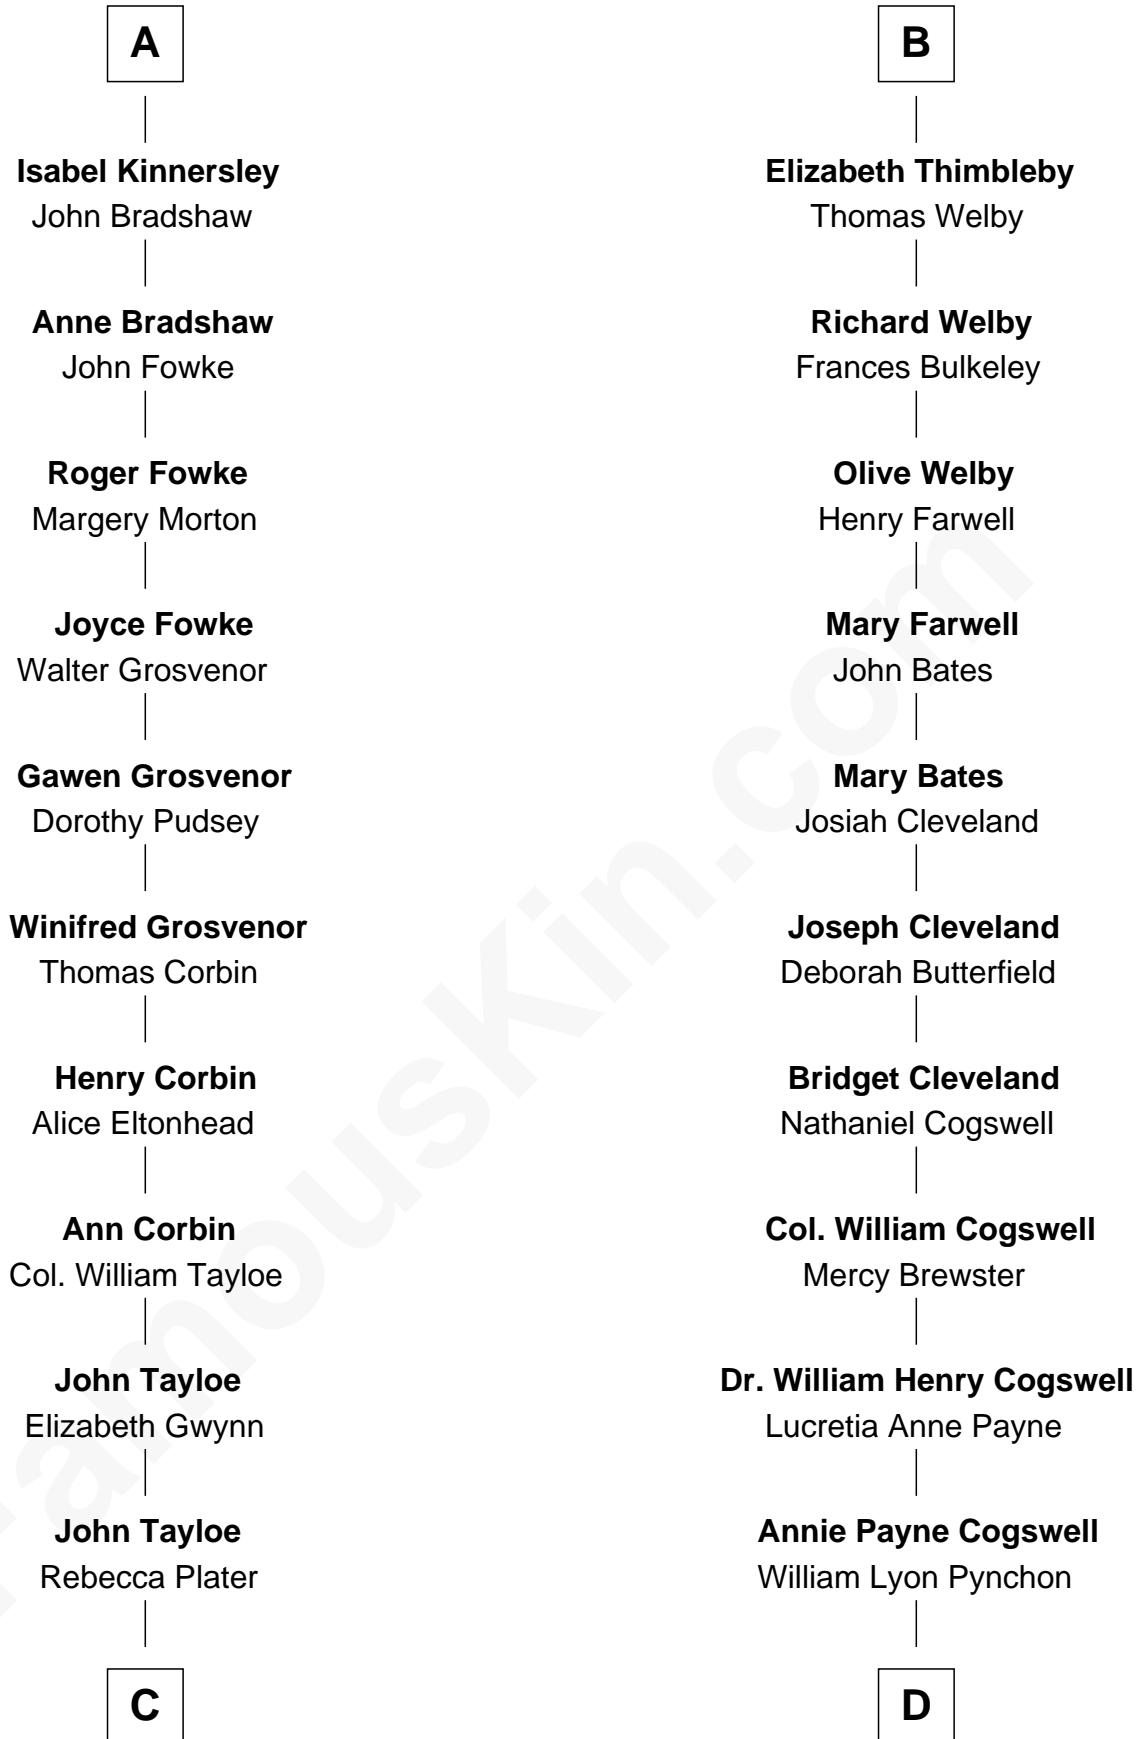

FamousKin.com

Relationship Chart of

Henry Lloyd

40th Governor of Maryland

19th cousin 1 time removed of

Thomas Pynchon
American Novelist

Sir William de Ros
Margery de Badlesmere

C

Elizabeth Tayloe
Col. Edward Lloyd

Col. Edward Lloyd
Sally Scott Murray

Daniel Lloyd
Catherine Henry

Henry Lloyd
40th Governor of Maryland

D

William Henry Chichele Pynchon
Carrie Susan Moyses

Thomas Ruggles Pynchon
Catherine Frances Bennett