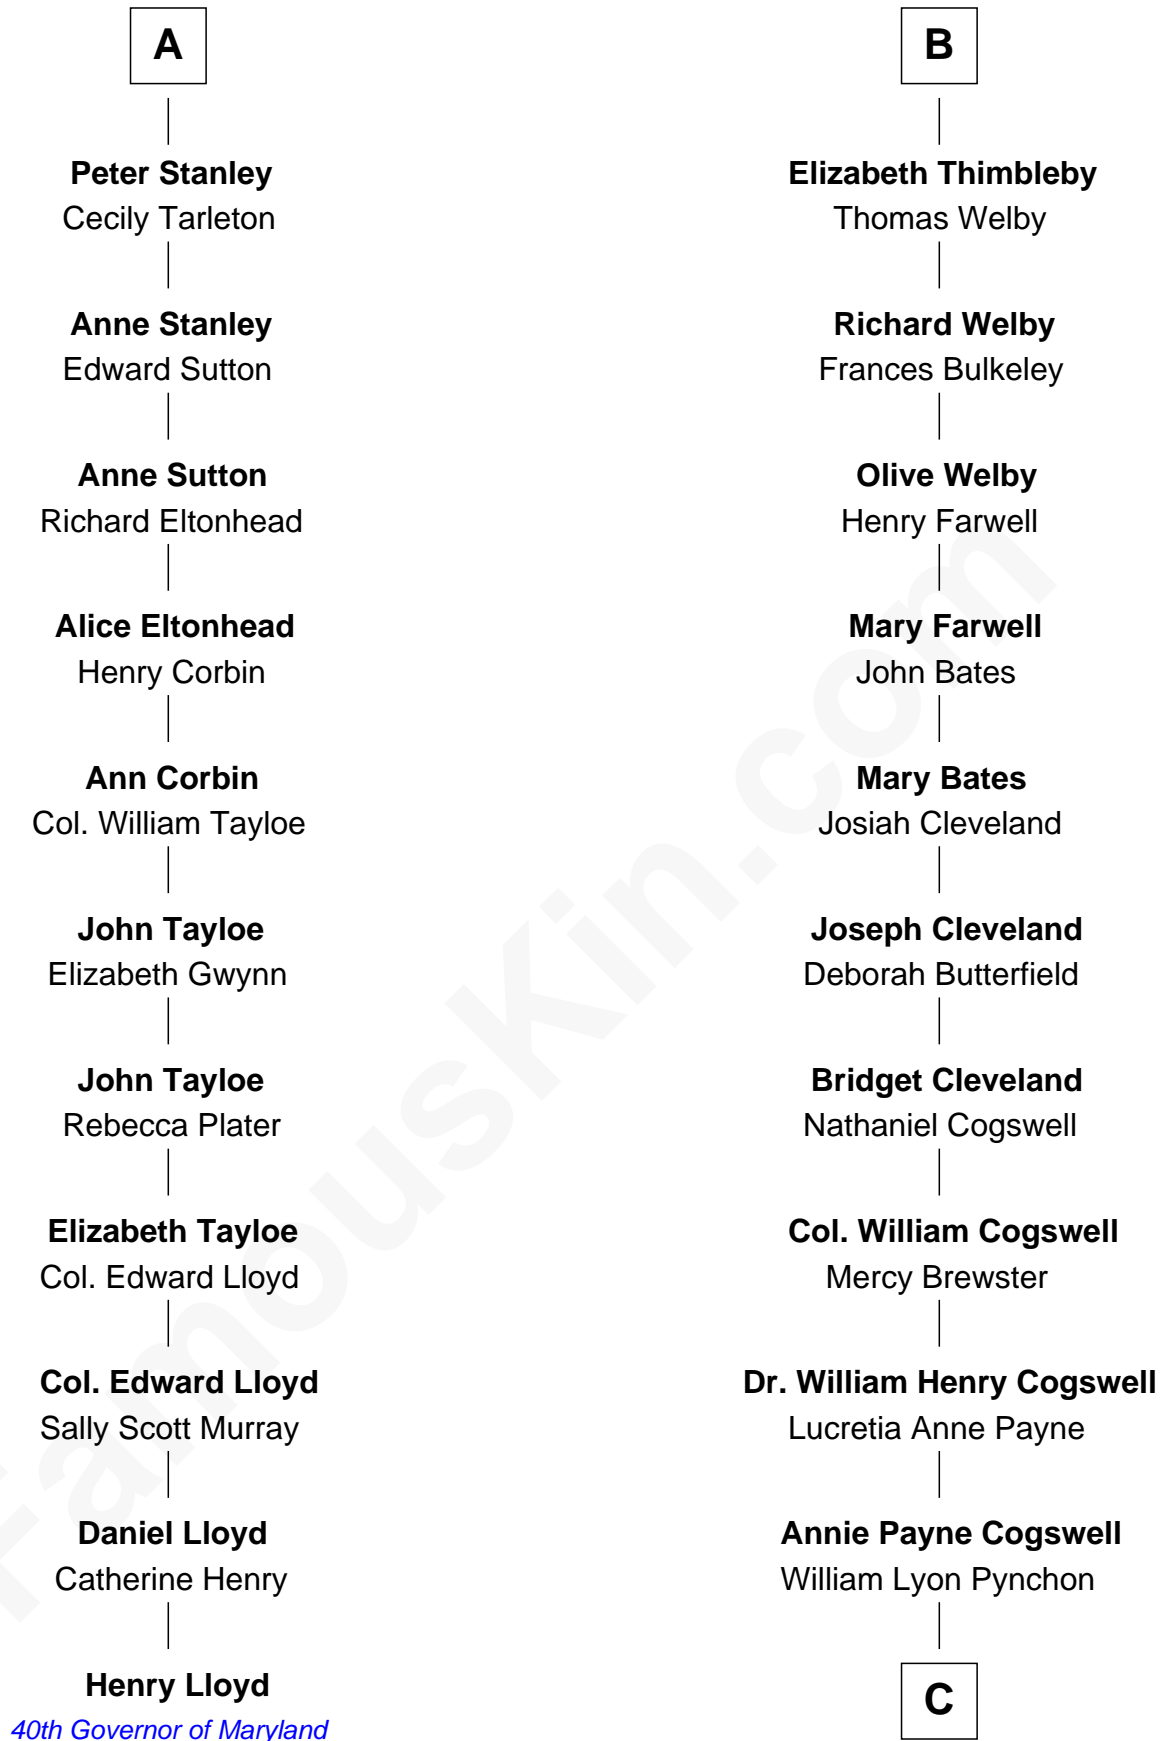

FamousKin.com

Relationship Chart of

Henry Lloyd

40th Governor of Maryland

17th cousin 2 times removed of

Thomas Pynchon

American Novelist

C

William Henry Chichele Pynchon

Carrie Susan Moyses

Thomas Ruggles Pynchon

Catherine Frances Bennett

Thomas Pynchon

Novelist

FamousKin.com