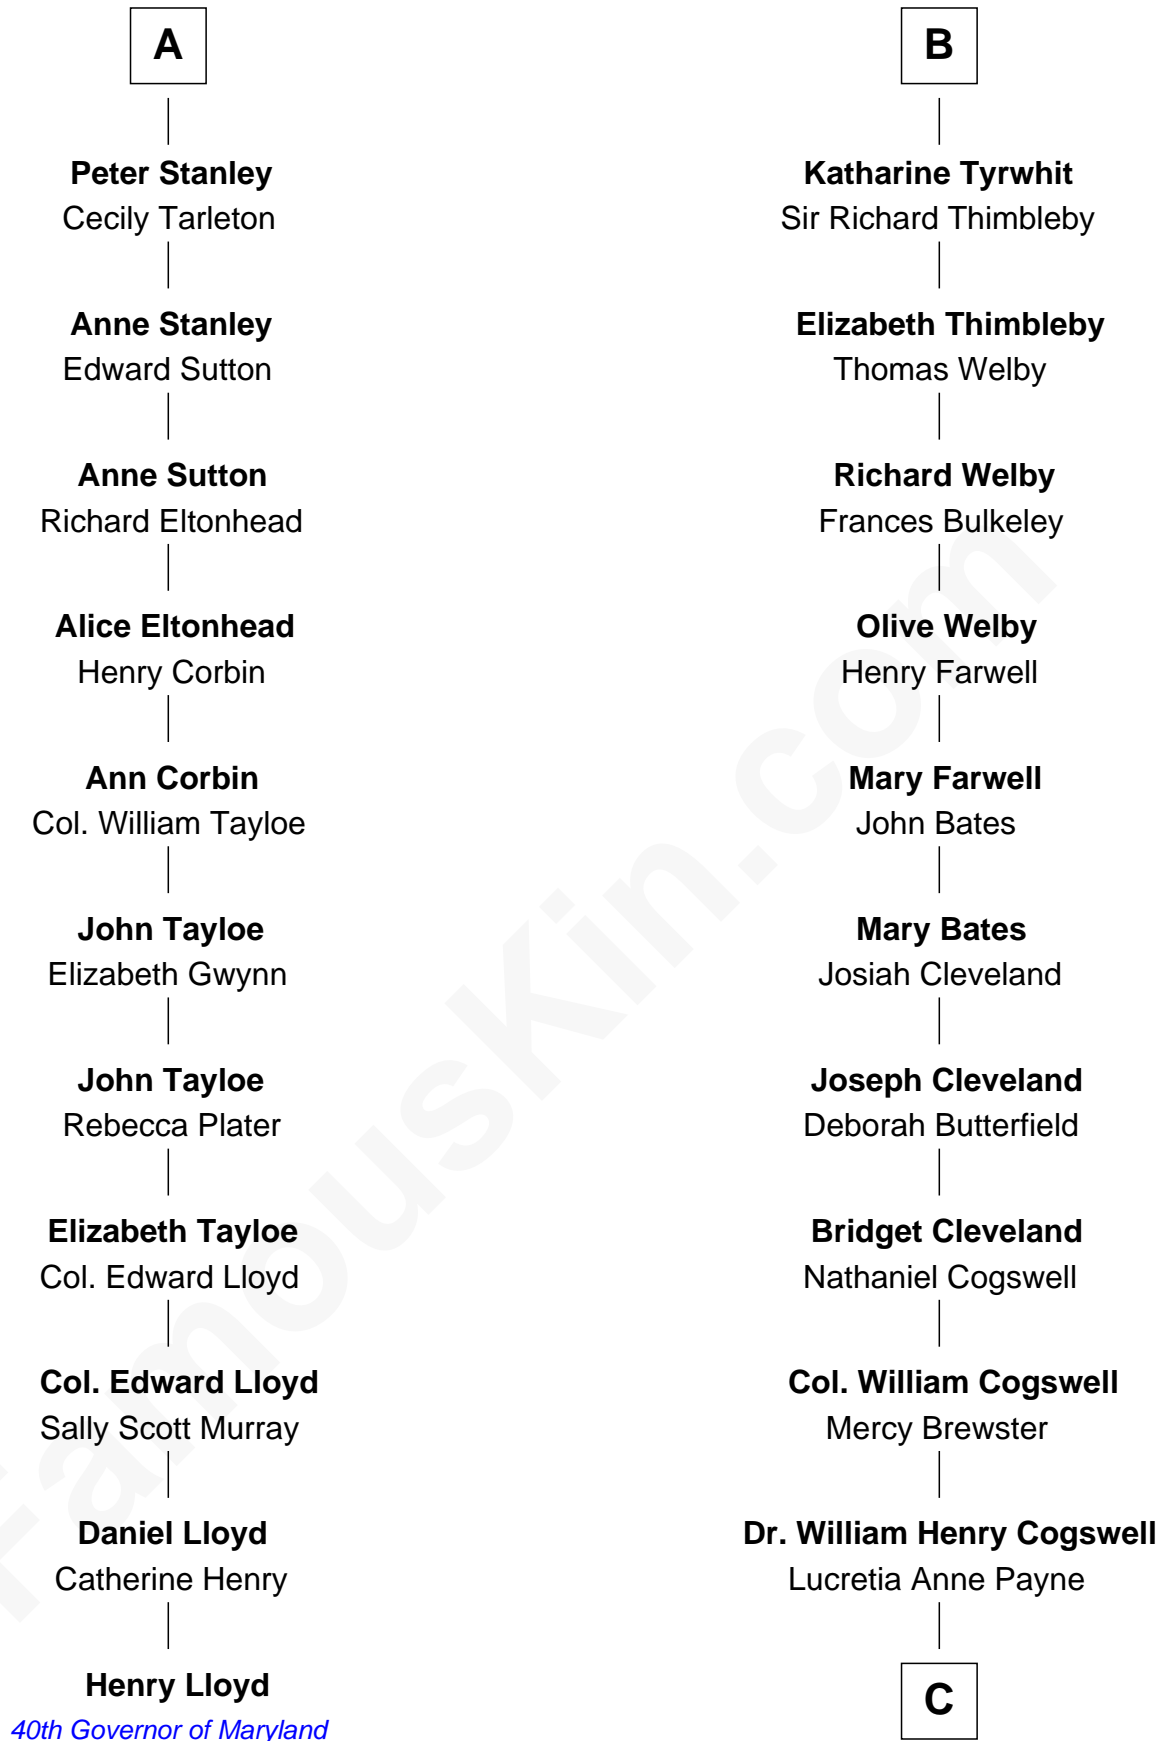

FamousKin.com

Relationship Chart of

Henry Lloyd

40th Governor of Maryland

17th cousin 3 times removed of

Thomas Pynchon
American Novelist

Sir Robert de Holland
Maude la Zouche

C

Annie Payne Cogswell

William Lyon Pynchon

William Henry Chichele Pynchon

Carrie Susan Moyses

Thomas Ruggles Pynchon

Catherine Frances Bennett

Thomas Pynchon

Novelist