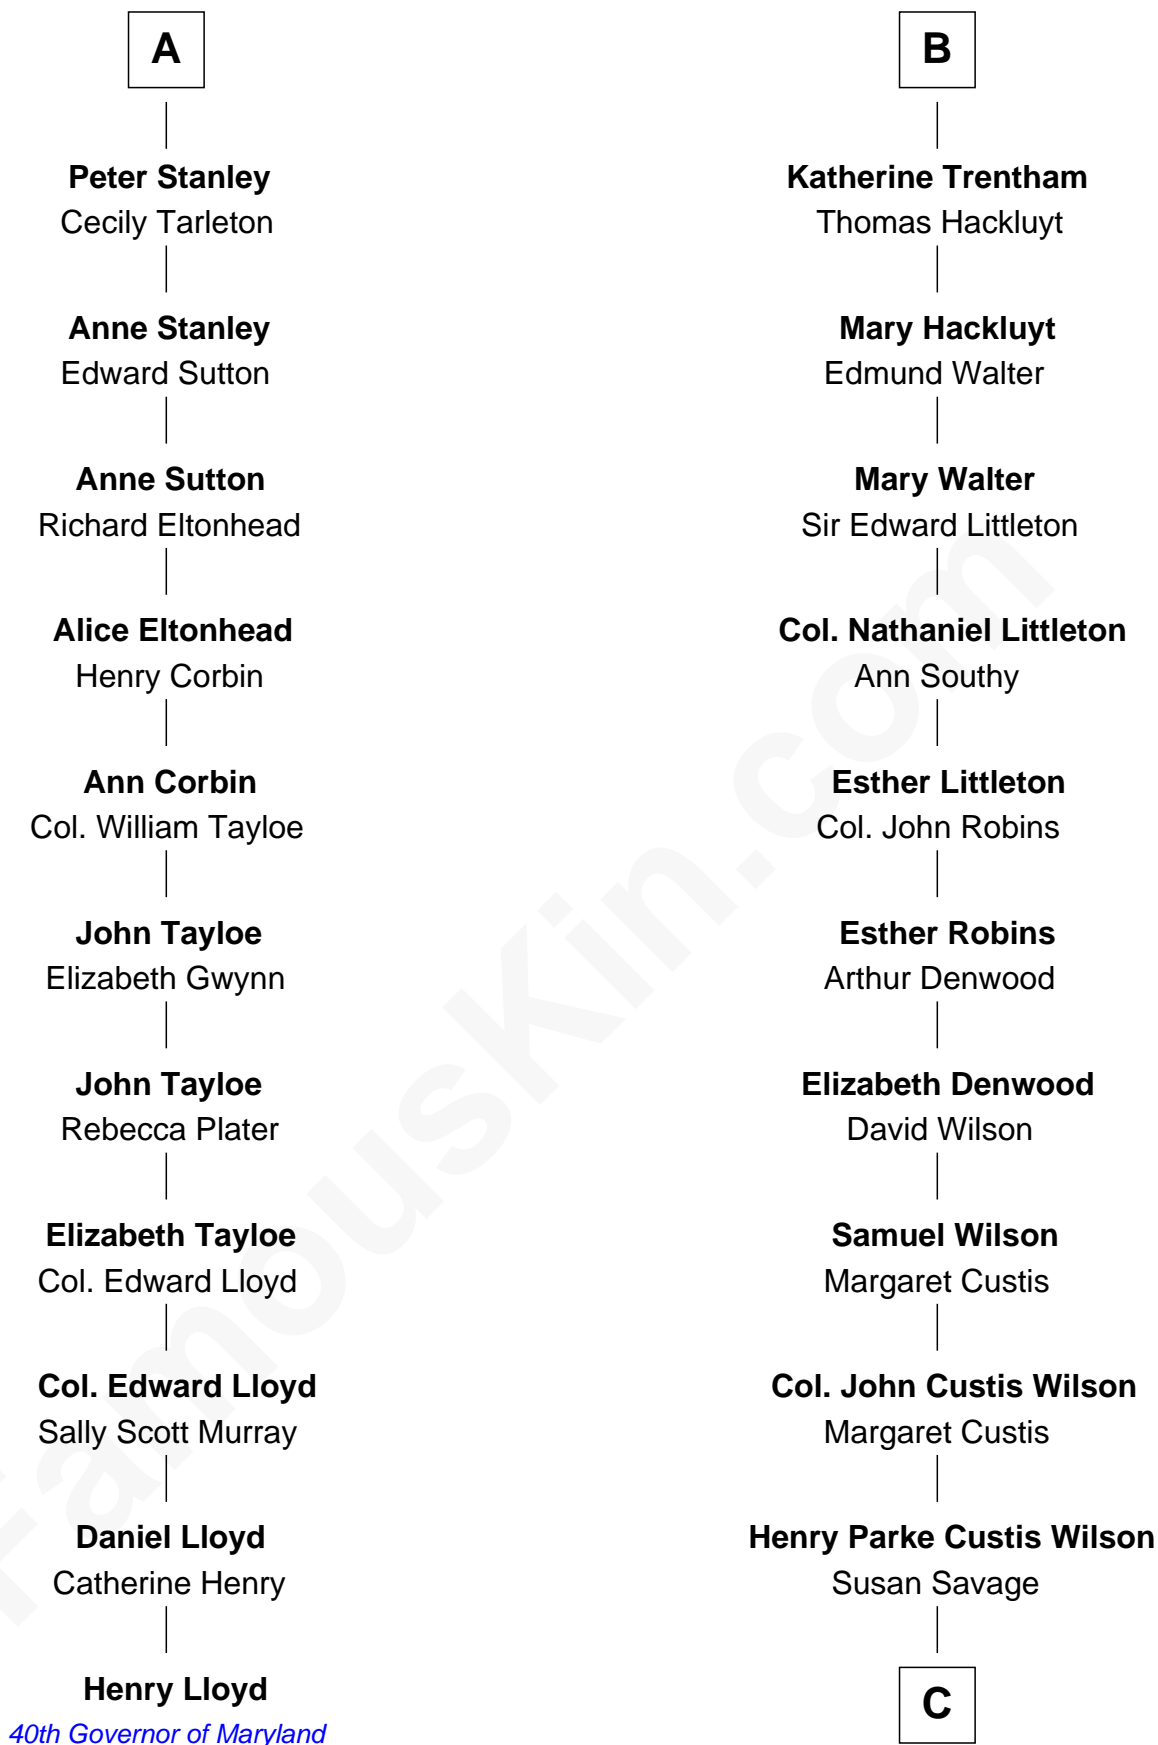

FamousKin.com Relationship Chart of

Henry Lloyd

40th Governor of Maryland

17th cousin 4 times removed of

Paget Brewster

TV Actress

Ralph de Stafford

*with wife
Katherine de Hastang*

Elizabeth Belknap

William Stanley

Alice Hoghton

Anne Ferrers

Sir Walter Devereux

Sir William Stanley

Agnes Grosvenor

Elizabeth Devereux

Sir Richard Corbet

Sir William Stanley

Anne Harington

Elizabeth Corbet

Thomas Trentham

A

B

C

Susan Savage Wilson

John Ledyard Hodge

Ellen Mackenzie Hodge

Dr. George Washington Wales Brewster

George Washington Wales Brewster

Joan Ryerson

Galen Brewster

Hathaway Tew