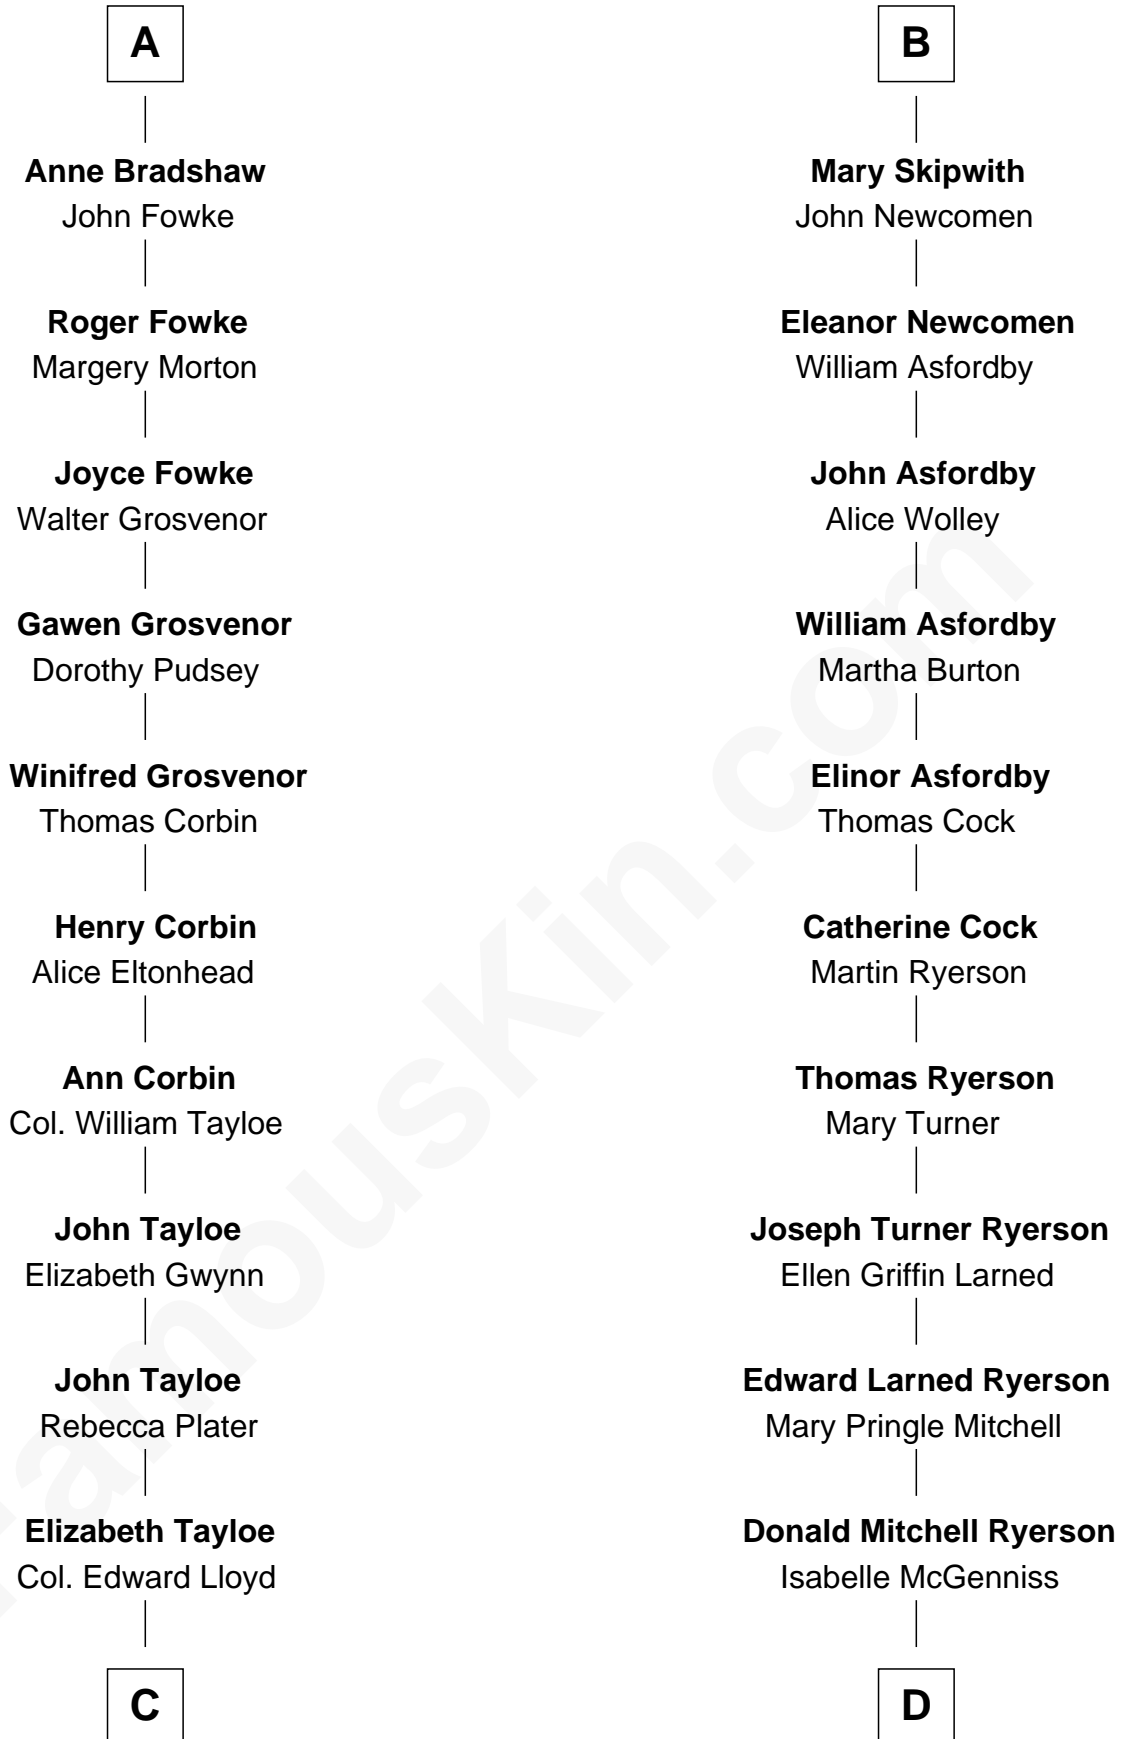

Margery de Welles

Stephen le Scrope

Maude le Scrope

Sir Baldwin Freville

Joyce Freville

Sir Roger Aston

Sir Robert Aston

Isabel Brereton

Eleanor de Mowbray

Eudo de Welles

Maud de Greystoke

Sir Lionel de Welles

Joan de Waterton

Margaret de Welles

Sir Thomas Dymoke

Sir Lionel Dymoke

Joanna Griffith

Alice Dymoke

Sir William Skipwith

John Skipwith

Eleanor Kingston

B

C

Col. Edward Lloyd

Sally Scott Murray

Daniel Lloyd

Catherine Henry

Henry Lloyd

40th Governor of Maryland

D

Joan Ryerson

George Washington Wales Brewster