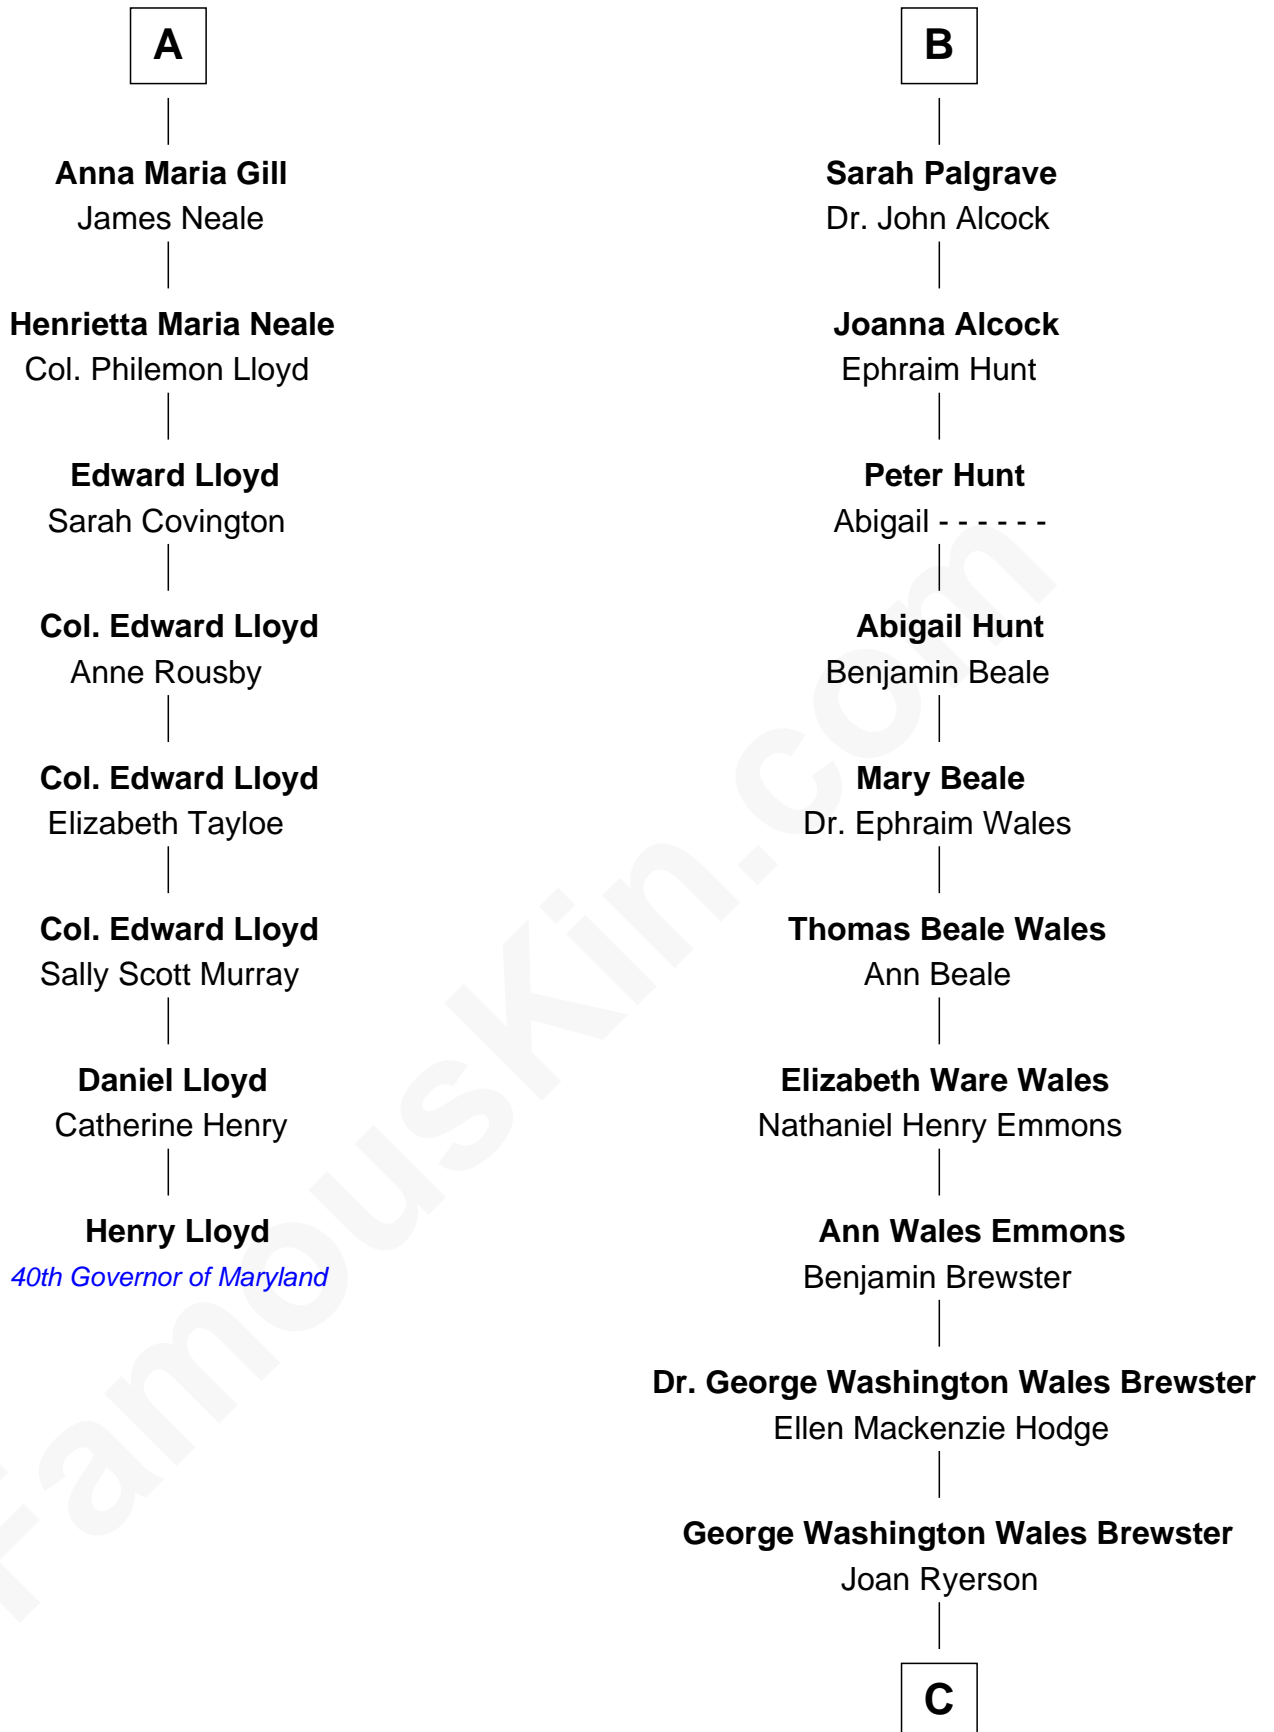

FamousKin.com

Relationship Chart of

Henry Lloyd

40th Governor of Maryland

14th cousin 4 times removed of

Paget Brewster

TV Actress

Sir Robert Goushill

Elizabeth Fitzalan

C

Galen Brewster
Hathaway Tew

Paget Brewster
TV Actress

FamousKin.com