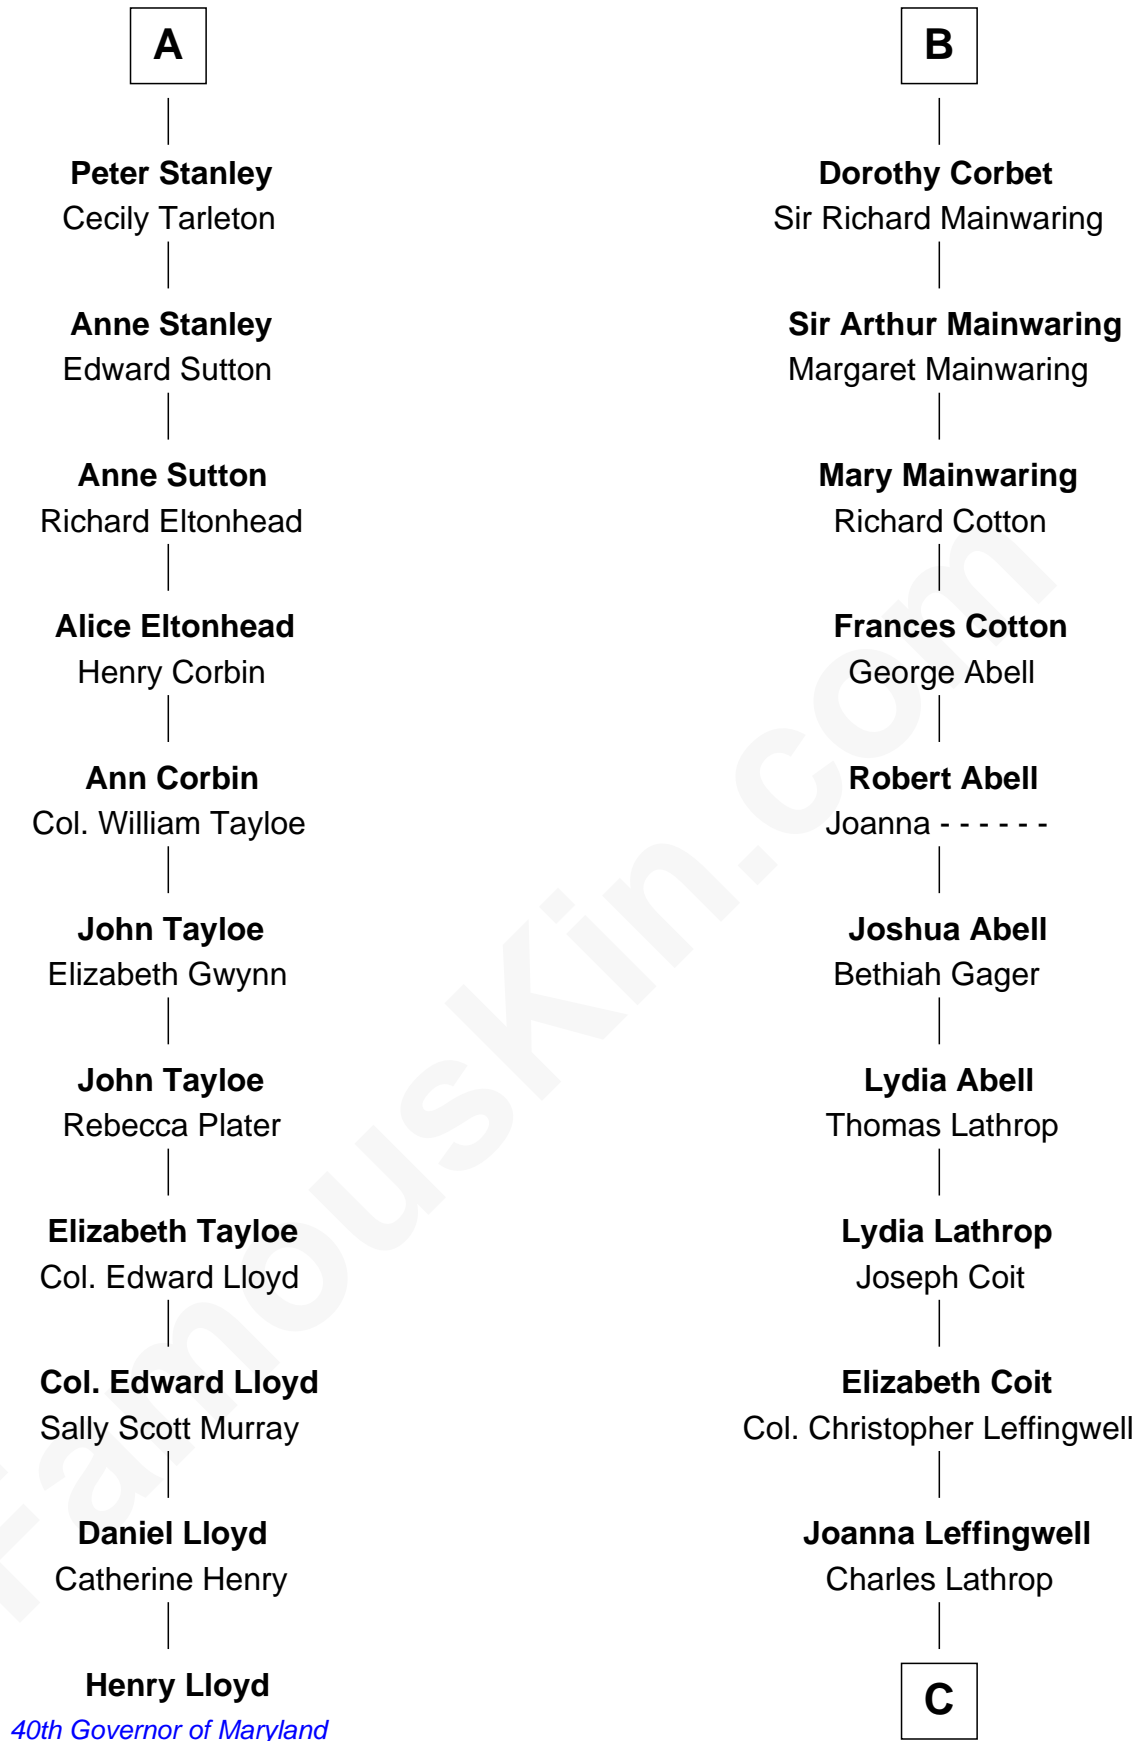

FamousKin.com

Relationship Chart of

Henry Lloyd

40th Governor of Maryland

17th cousin 3 times removed of

Allen Dulles

5th Director of the C.I.A.

Ralph de Stafford

Robert de Ferrers

Margaret Despencer

Maud de Swinnerton

Sir John Savage

Sir Edmund Ferrers

Ellen Roche

Mary Savage

William Stanley

Sir William Ferrers

Elizabeth Belknap

William Stanley

Alice Hoghton

Anne Ferrers

Sir Walter Devereux

Sir William Stanley

Agnes Grosvenor

Elizabeth Devereux

Sir Richard Corbet

Sir William Stanley

Anne Harington

Sir Robert Corbet

Elizabeth Vernon

A

B