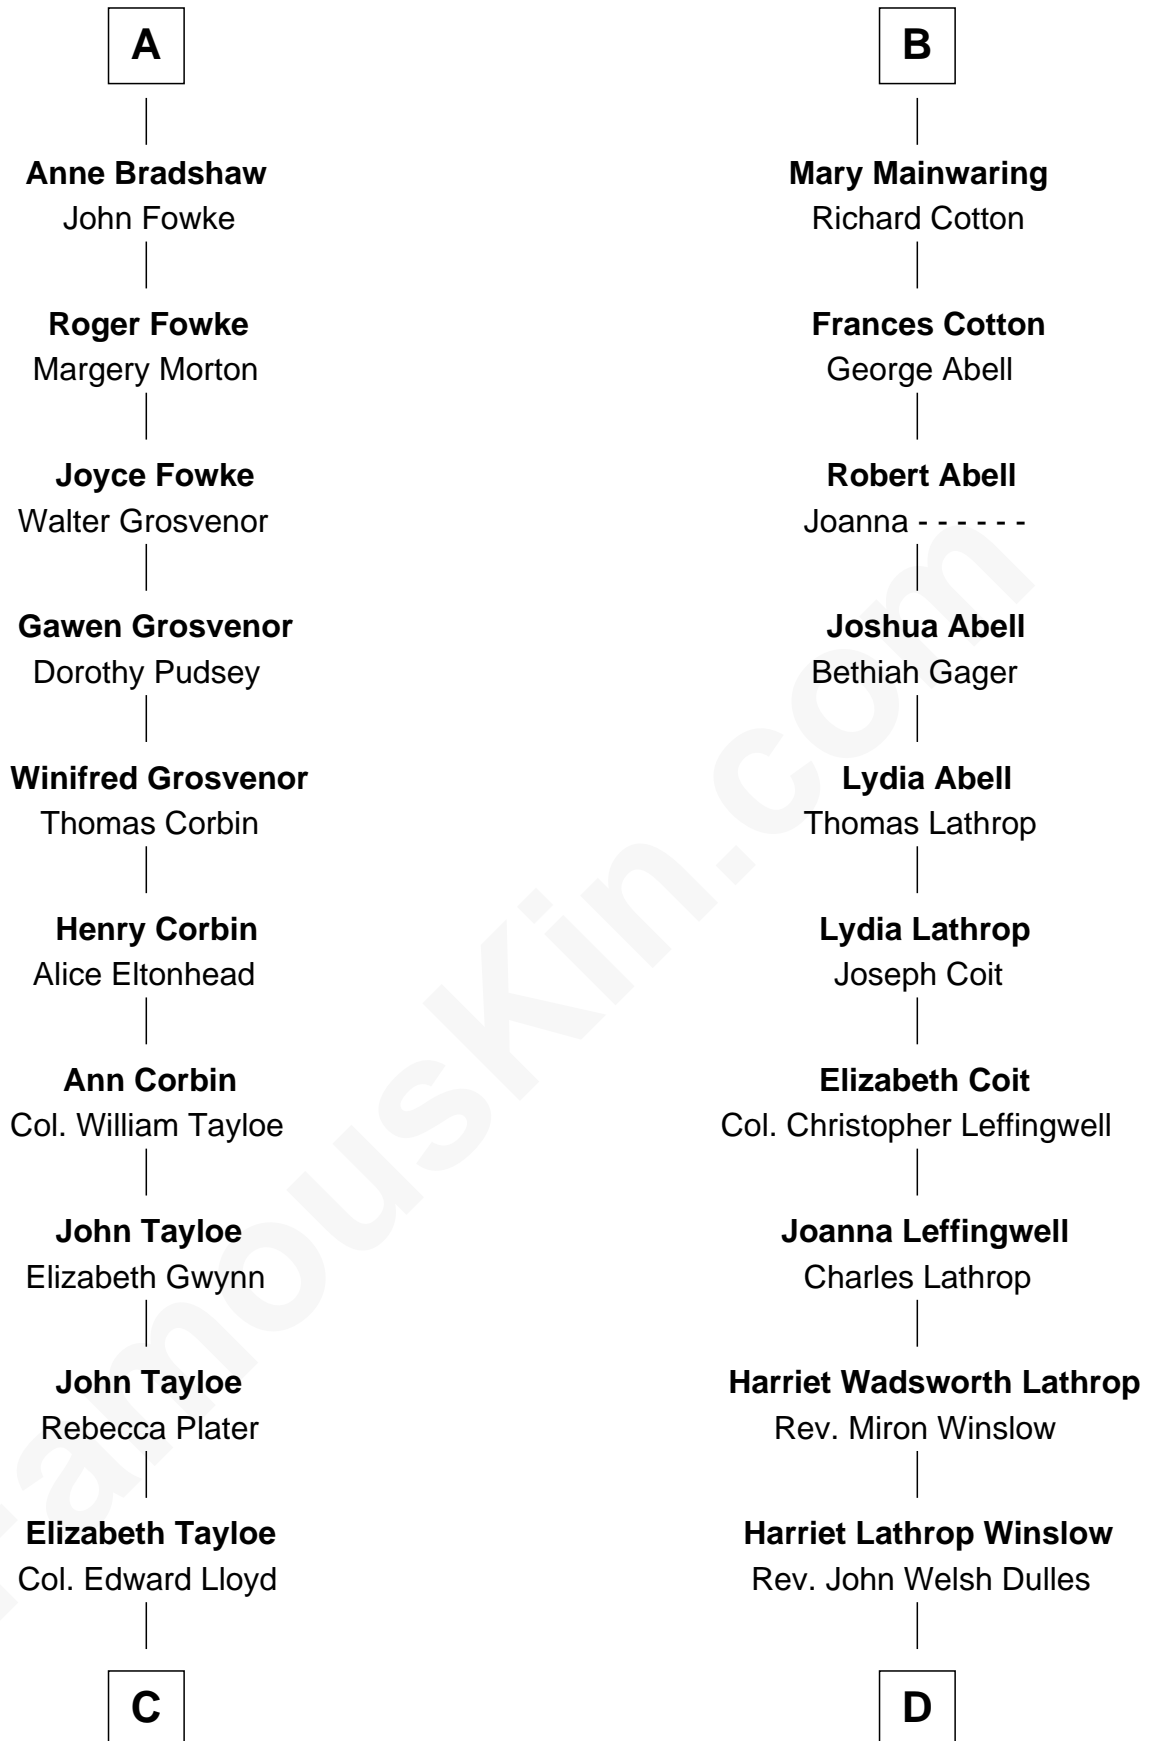

FamousKin.com

Relationship Chart of

Henry Lloyd

40th Governor of Maryland

18th cousin 1 time removed of

Allen Dulles

5th Director of the C.I.A.

John de Welles

Maud de Roos

Margery de Welles

Stephen le Scrope

Maude le Scrope

Sir Baldwin Freville

Joyce Freville

Sir Roger Aston

Sir Robert Aston

Anne de Welles

James Butler

James Butler

Joan Beauchamp

Elizabeth Butler

John Talbot

Ann Talbot

Sir Henry Vernon

Elizabeth Vernon

Sir Robert Corbet

Dorothy Corbet

Sir Richard Mainwaring

Sir Arthur Mainwaring

Margaret Mainwaring

B

C