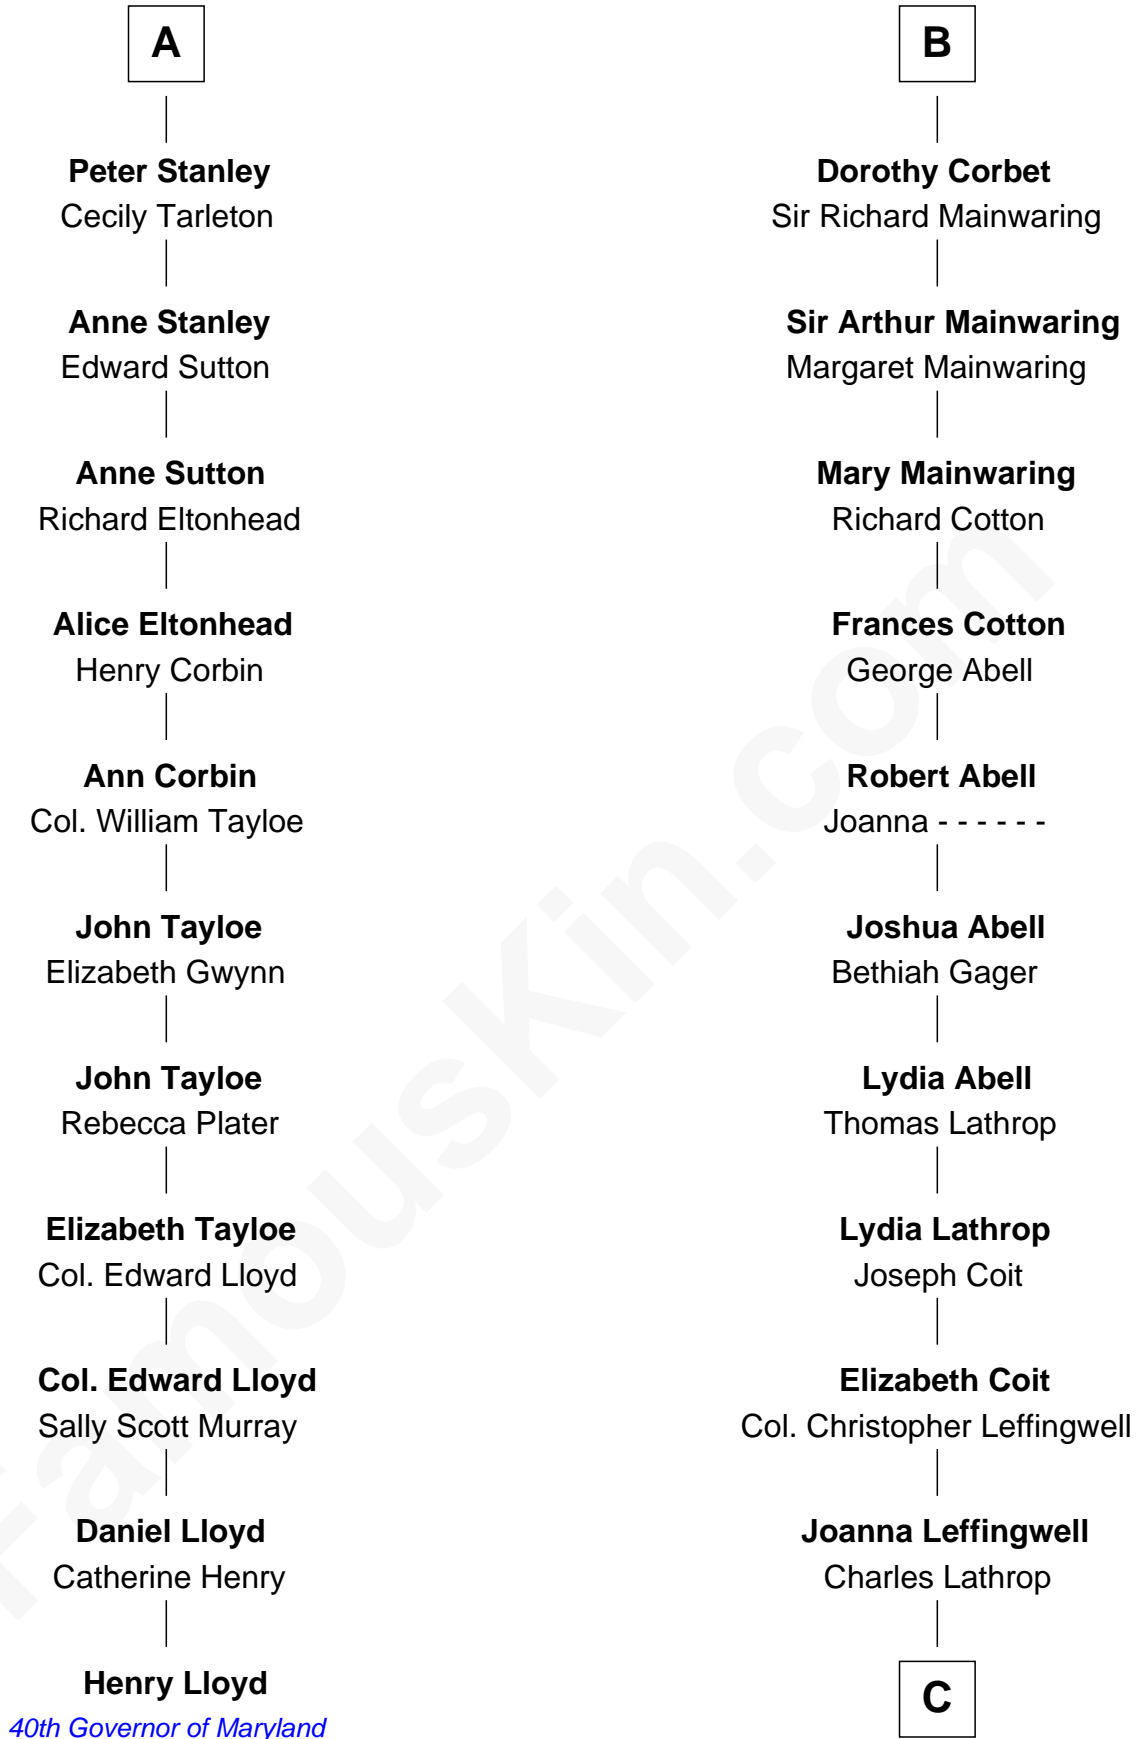

FamousKin.com

Relationship Chart of

Henry Lloyd

40th Governor of Maryland

17th cousin 3 times removed of

John Foster Dulles

52nd U.S. Secretary of State

C

Harriet Wadsworth Lathrop

Rev. Miron Winslow

Harriet Lathrop Winslow

Rev. John Welsh Dulles

Allen Macy Dulles

Edith Foster

John Foster Dulles

52nd U.S. Secretary of State