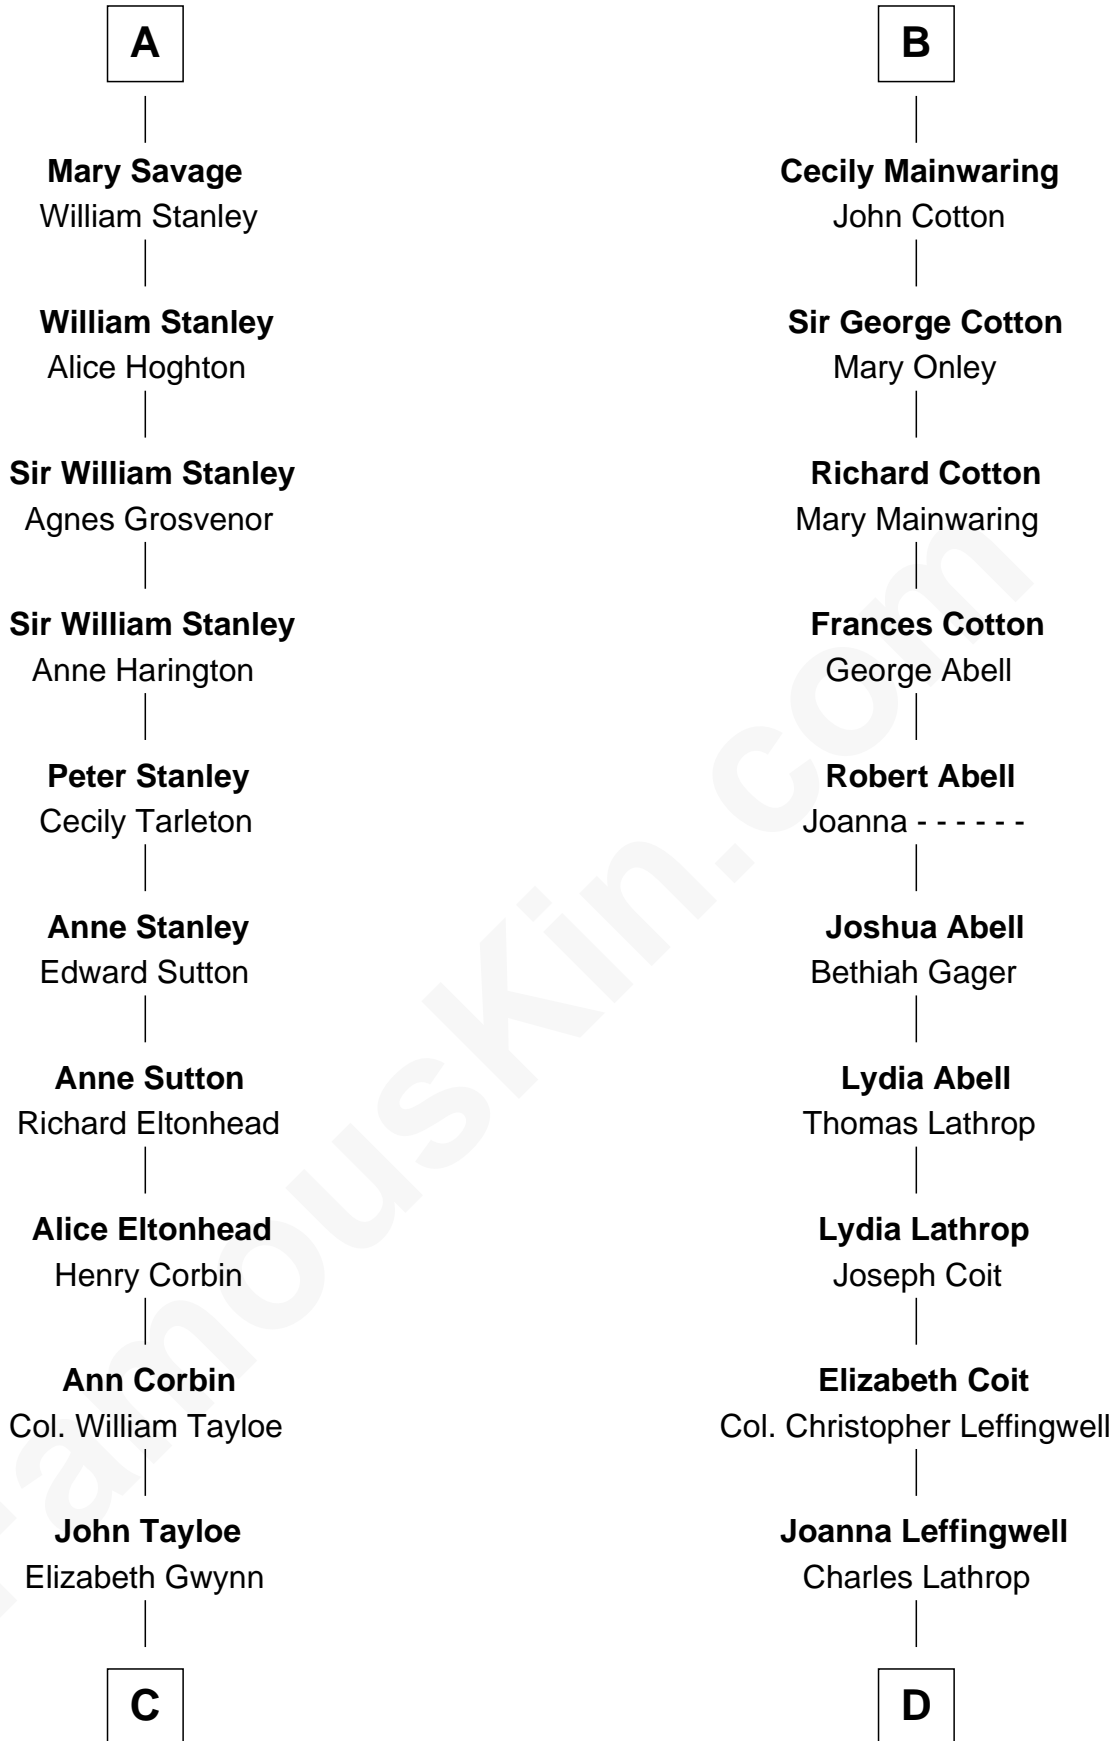

## Relationship Chart of

### Henry Lloyd

40th Governor of Maryland

20th cousin 1 time removed of

**John Foster Dulles**

52nd U.S. Secretary of State

**C**

**John Tayloe**  
Rebecca Plater

**Elizabeth Tayloe**  
Col. Edward Lloyd

**Col. Edward Lloyd**  
Sally Scott Murray

**Daniel Lloyd**  
Catherine Henry

**Henry Lloyd**  
*40th Governor of Maryland*

**D**

**Harriet Wadsworth Lathrop**  
Rev. Miron Winslow

**Harriet Lathrop Winslow**  
Rev. John Welsh Dulles