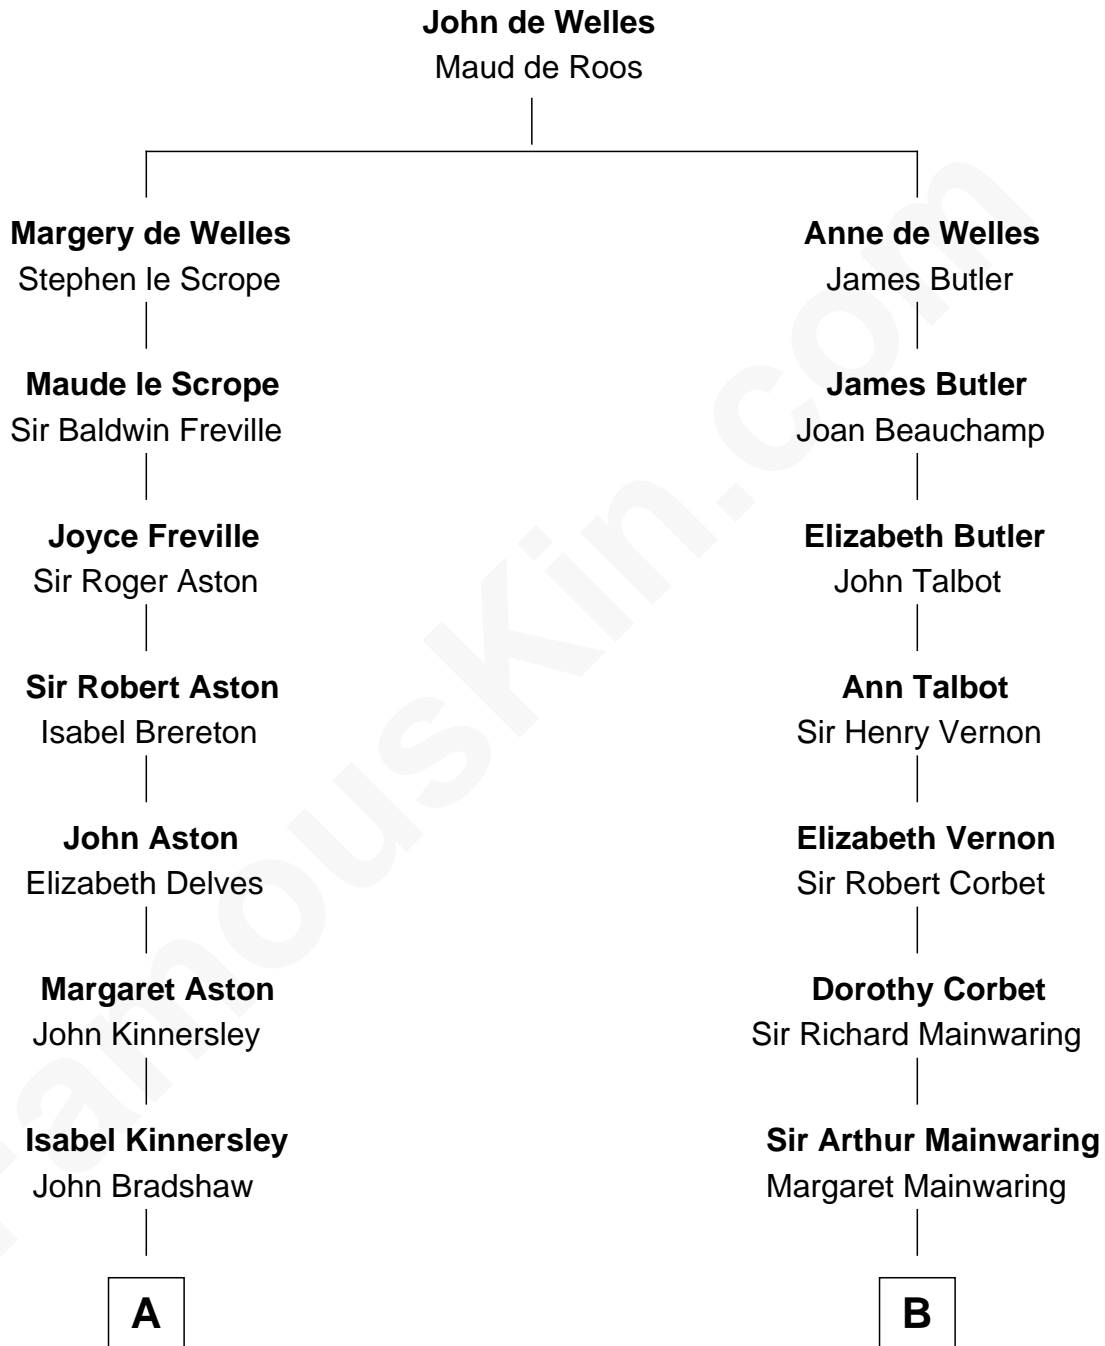

FamousKin.com

Relationship Chart of

Henry Lloyd

40th Governor of Maryland

18th cousin 1 time removed of

John Foster Dulles

52nd U.S. Secretary of State

C

Col. Edward Lloyd
Sally Scott Murray

Daniel Lloyd
Catherine Henry

Henry Lloyd
40th Governor of Maryland

D

Allen Macy Dulles
Edith Foster

John Foster Dulles
52nd U.S. Secretary of State

FamousKin.com