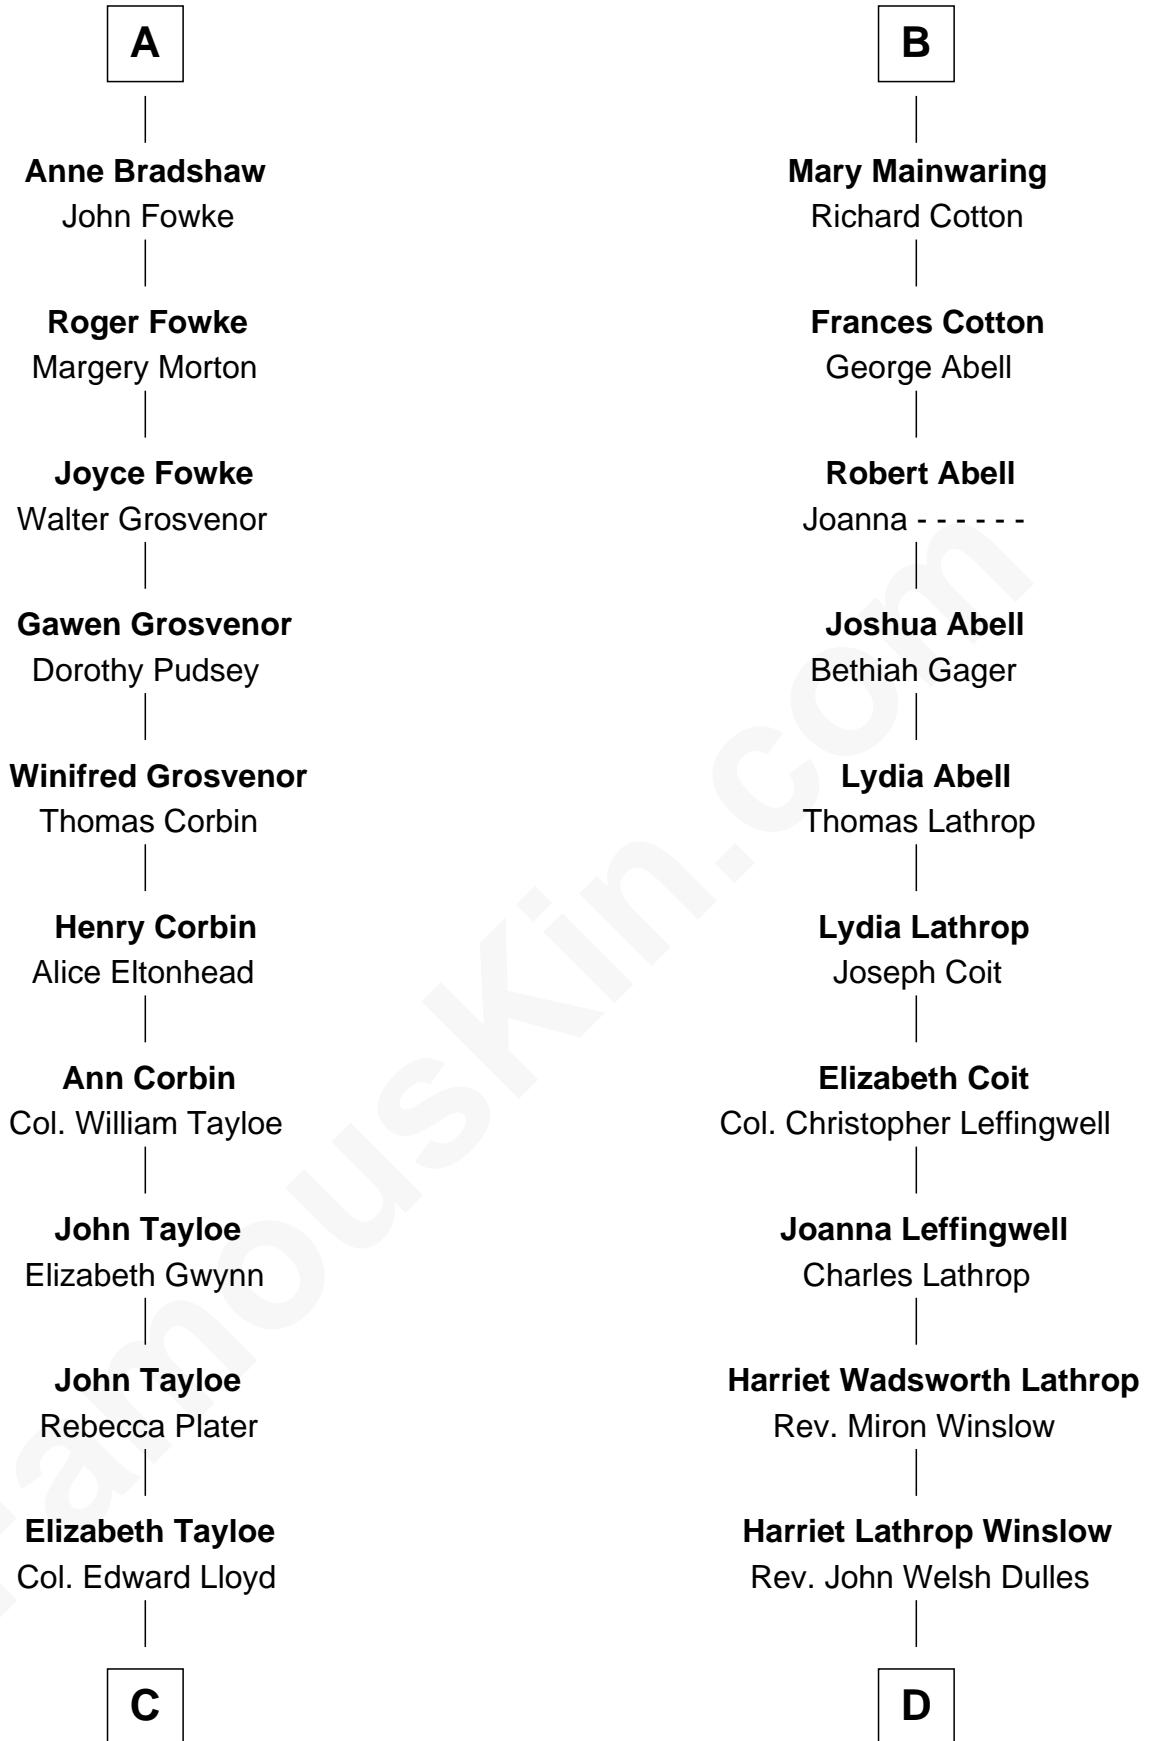

FamousKin.com

Relationship Chart of

Henry Lloyd

40th Governor of Maryland

18th cousin 1 time removed of

John Foster Dulles

52nd U.S. Secretary of State

C

Col. Edward Lloyd
Sally Scott Murray

Daniel Lloyd
Catherine Henry

Henry Lloyd
40th Governor of Maryland

D

Allen Macy Dulles
Edith Foster

John Foster Dulles
52nd U.S. Secretary of State

FamousKin.com