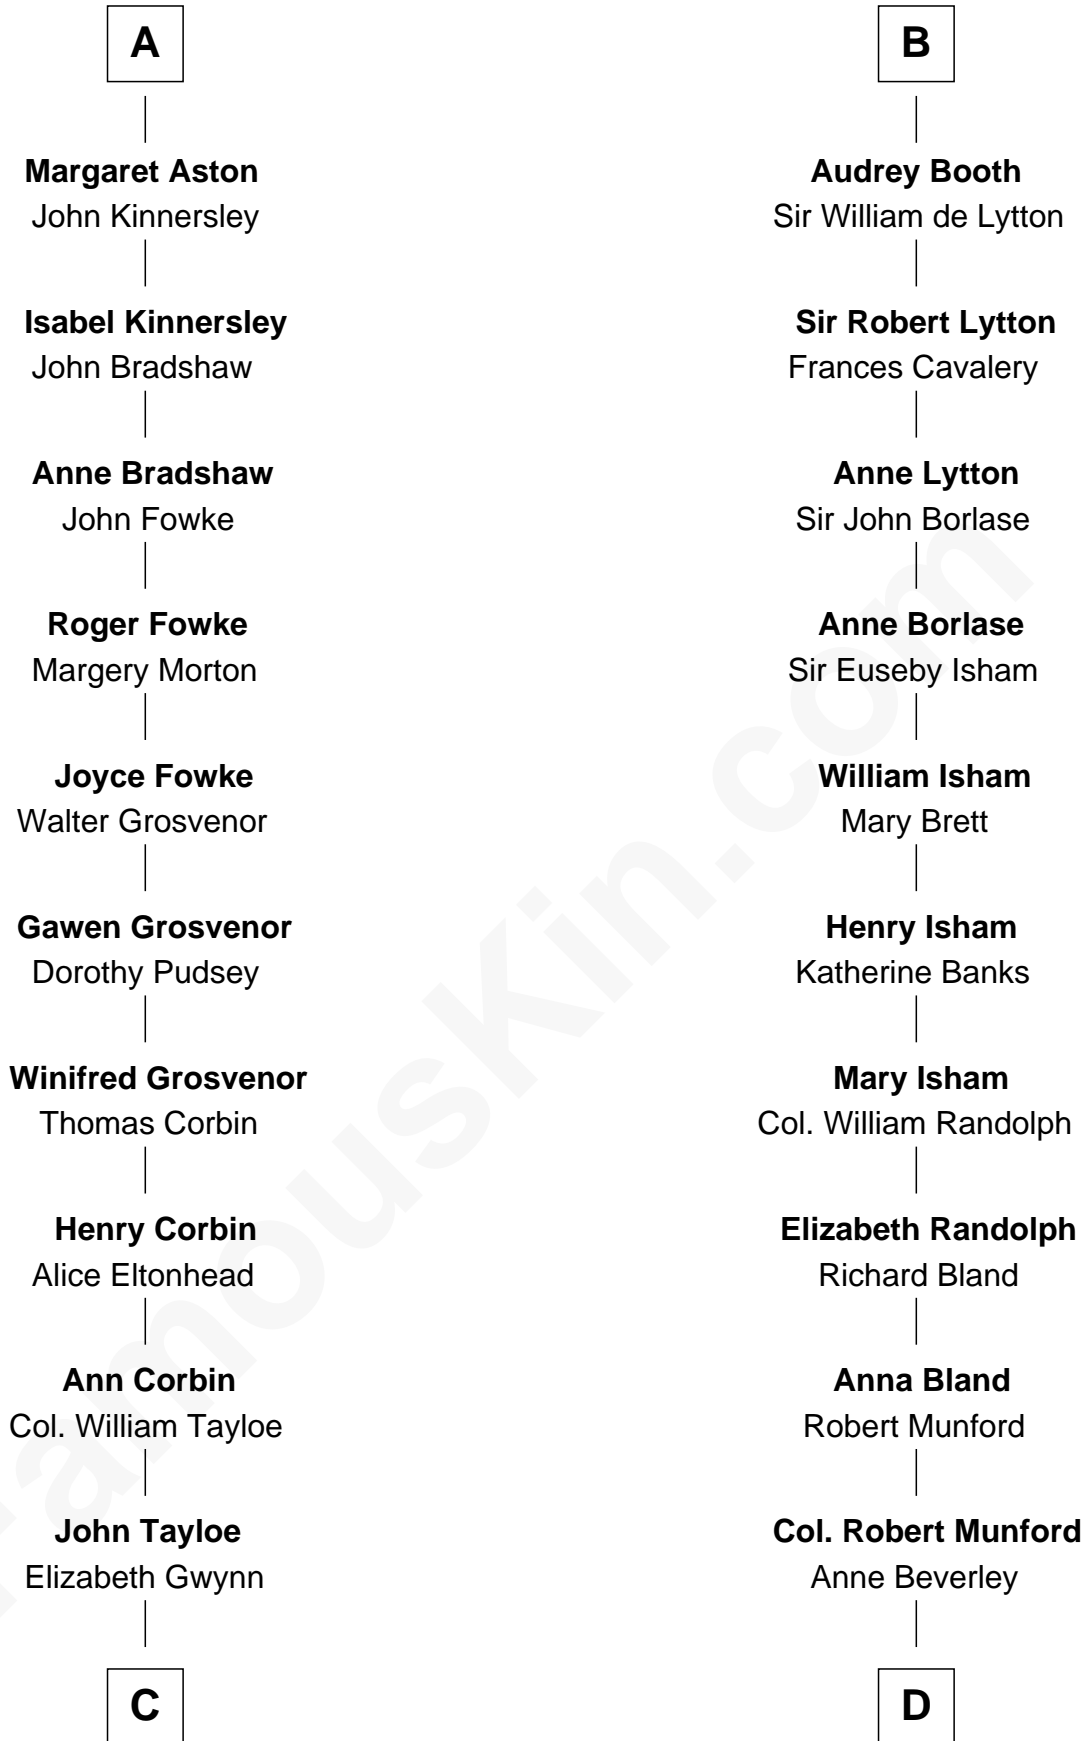

FamousKin.com Relationship Chart of

Henry Lloyd

40th Governor of Maryland

21st cousin of

Upton Sinclair

Pulitzer Prize Winning Novelist

William de Ros
Maude de Vaux

Sir William de Ros
Margery de Badlesmere

Maud de Roos
John de Welles

Margery de Welles
Stephen le Scrope

Maude le Scrope
Sir Baldwin Freville

Joyce Freville
Sir Roger Aston

Sir Robert Aston
Isabel Brereton

John Aston
Elizabeth Delves

A

Agnes de Ros
Pain de Tibetot

Sir John de Tibetot
Margaret de Badlesmere

Sir Robert de Tibetot
Margaret Deincourt

Elizabeth de Tibetot
Sir Philip le Despencer

Margery Despencer
Sir Roger Wentworth

Margaret Wentworth
Sir William Hopton

Margaret Hopton
Sir Philip Booth

B

C

John Tayloe
Rebecca Plater

Elizabeth Tayloe
Col. Edward Lloyd

Col. Edward Lloyd
Sally Scott Murray

Daniel Lloyd
Catherine Henry

Henry Lloyd
40th Governor of Maryland