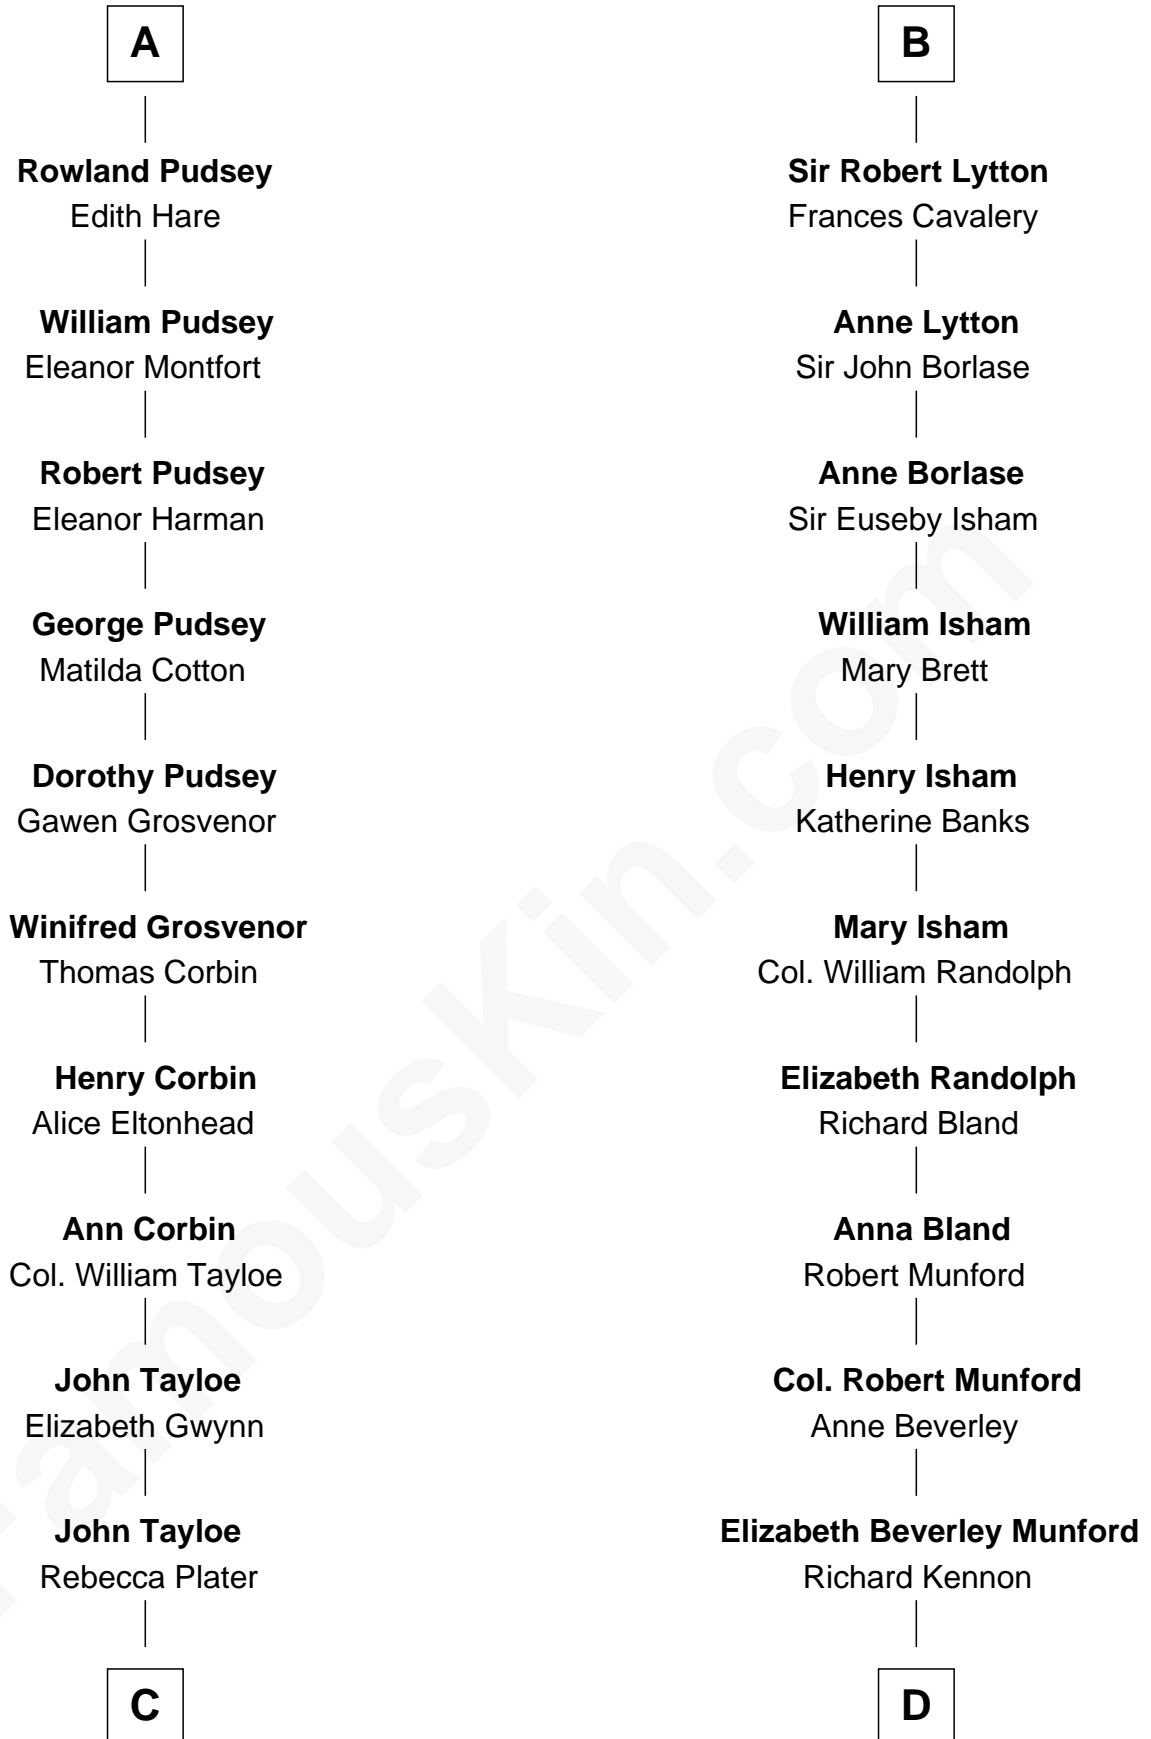

FamousKin.com Relationship Chart of

Henry Lloyd

40th Governor of Maryland

20th cousin of

Upton Sinclair

Pulitzer Prize Winning Novelist

Sir Geoffrey le Scrope

Ivetta de Ros

C

Elizabeth Tayloe
Col. Edward Lloyd

Col. Edward Lloyd
Sally Scott Murray

Daniel Lloyd
Catherine Henry

Henry Lloyd
40th Governor of Maryland

D

Sarah Skipwith Kennon
Arthur Sinclair

Arthur Sinclair
Lelia Imogen Dawley