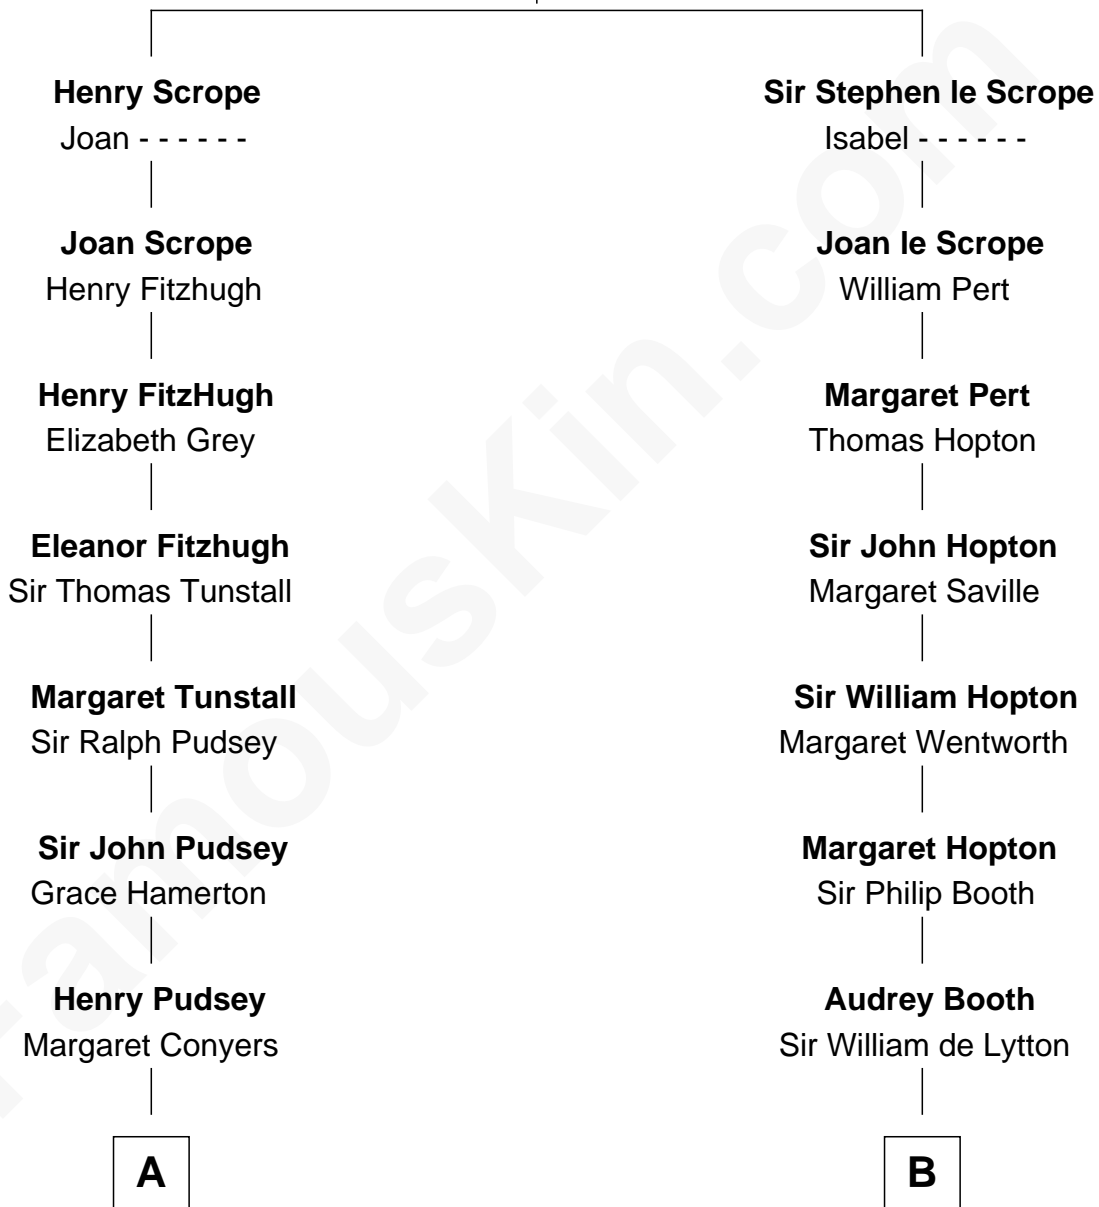

FamousKin.com Relationship Chart of

Henry Lloyd

40th Governor of Maryland

20th cousin of

Upton Sinclair

Pulitzer Prize Winning Novelist

Sir Geoffrey le Scrope

Ivetta de Ros

C

Elizabeth Tayloe
Col. Edward Lloyd

Col. Edward Lloyd
Sally Scott Murray

Daniel Lloyd
Catherine Henry

Henry Lloyd
40th Governor of Maryland

D

Sarah Skipwith Kennon
Arthur Sinclair

Arthur Sinclair
Lelia Imogen Dawley