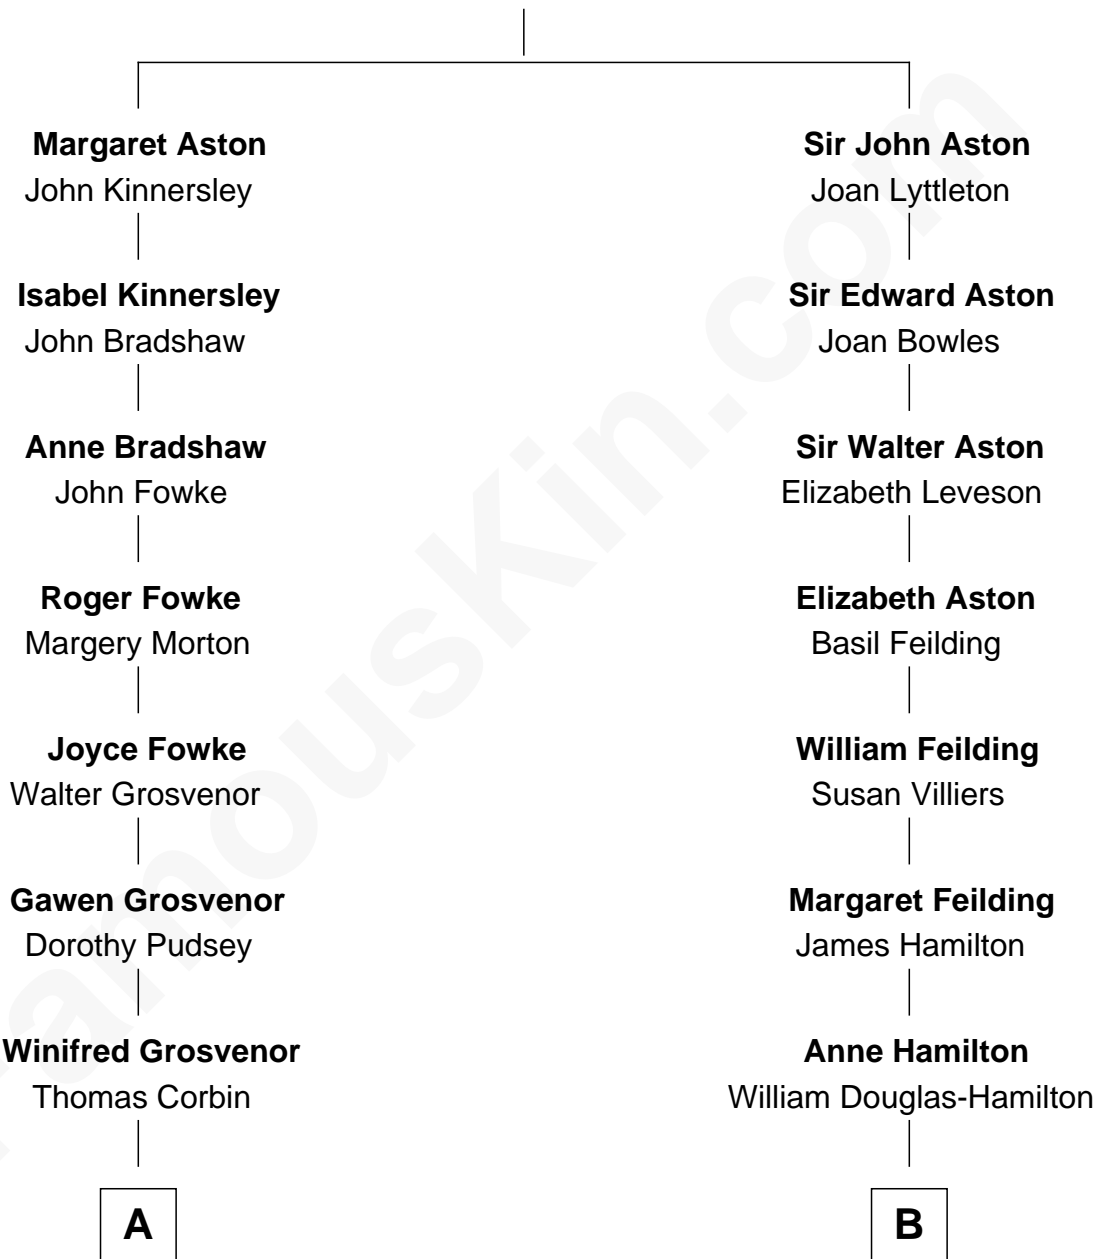

FamousKin.com Relationship Chart of

Henry Lloyd

40th Governor of Maryland

14th cousin 2 times removed of

Guy Ritchie

British Filmmaker

John Aston
Elizabeth Delves

A

Henry Corbin
Alice Eltonhead

Ann Corbin
Col. William Tayloe

John Tayloe
Elizabeth Gwynn

John Tayloe
Rebecca Plater

Elizabeth Tayloe
Col. Edward Lloyd

Col. Edward Lloyd
Sally Scott Murray

Daniel Lloyd
Catherine Henry