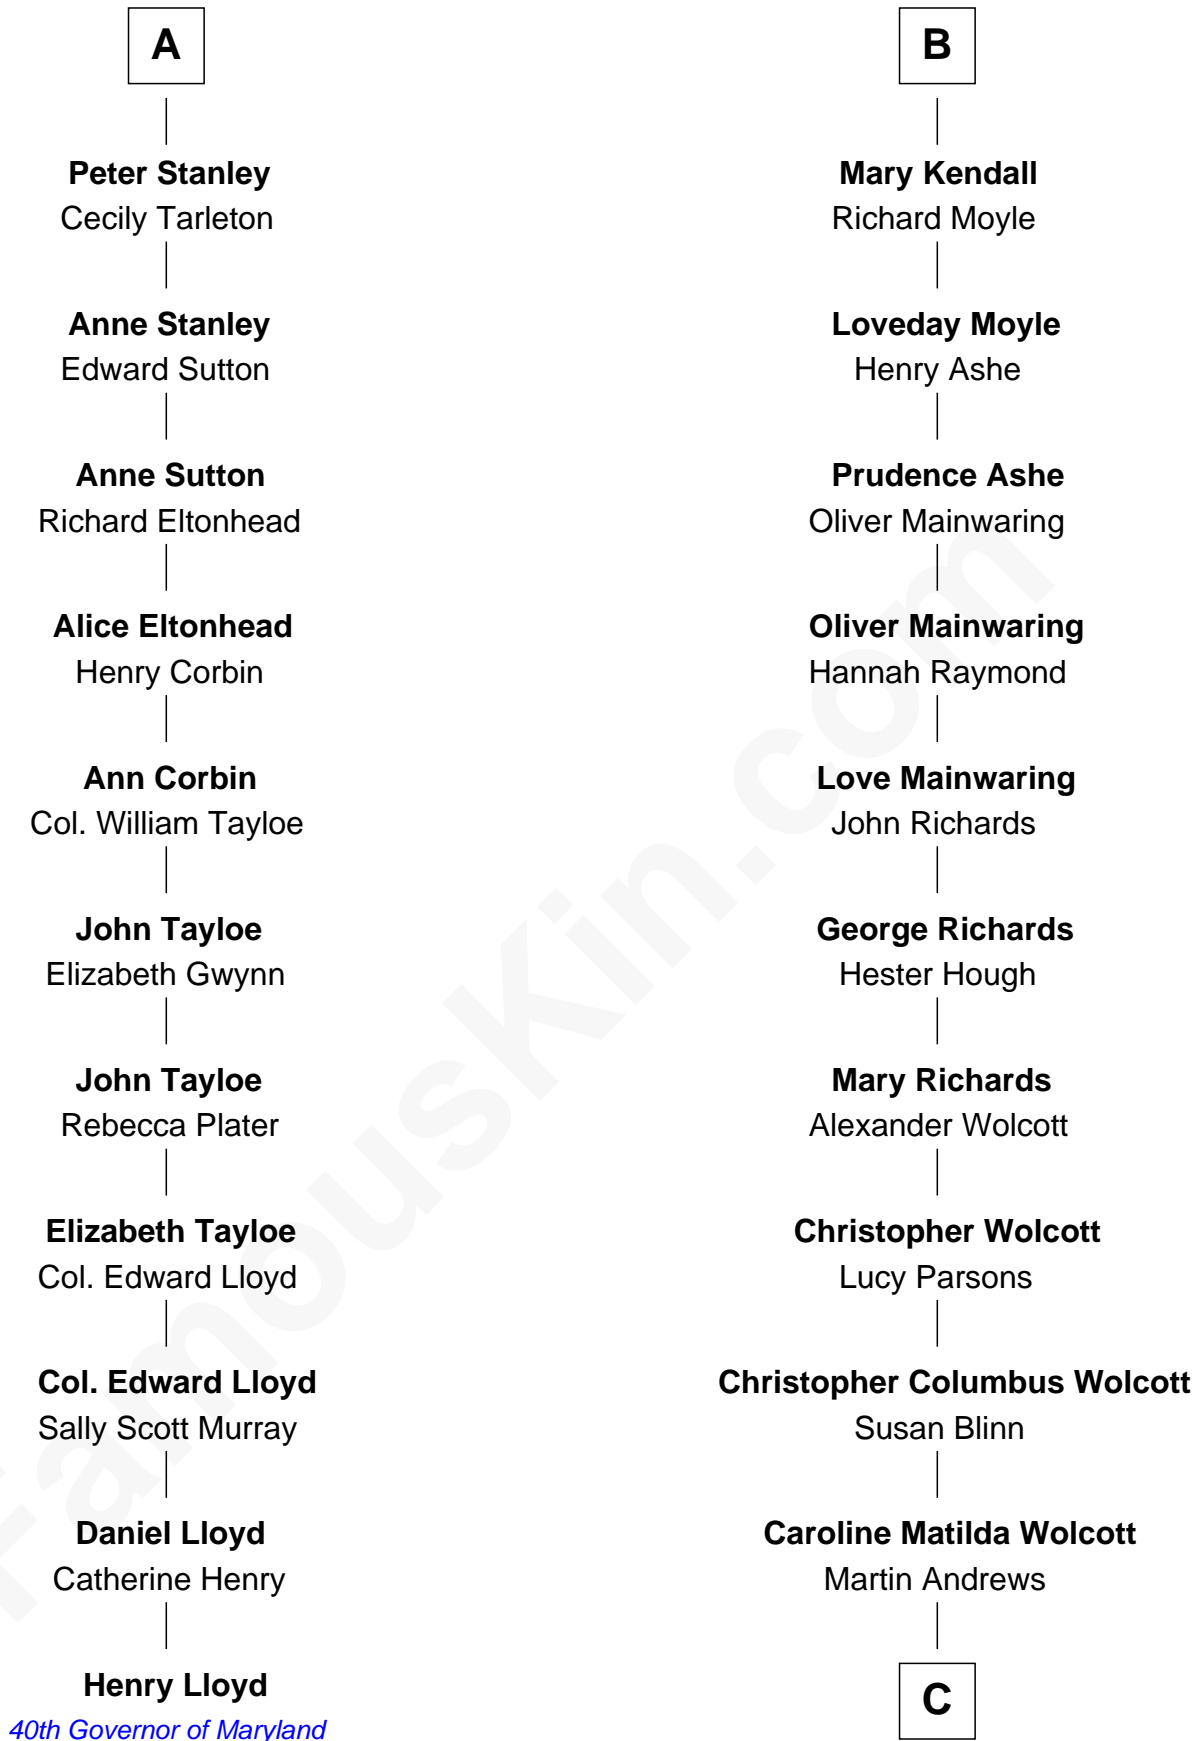

FamousKin.com

Relationship Chart of

Henry Lloyd

40th Governor of Maryland

17th cousin 1 time removed of

Buckminster Fuller

Author, Architect, and Inventor

Sir Robert de Holland

Maude la Zouche

C

Caroline Wolcott Andrews

Richard Buckminster Fuller

Buckminster Fuller

Author, Architect, and Inventor

FamousKin.com