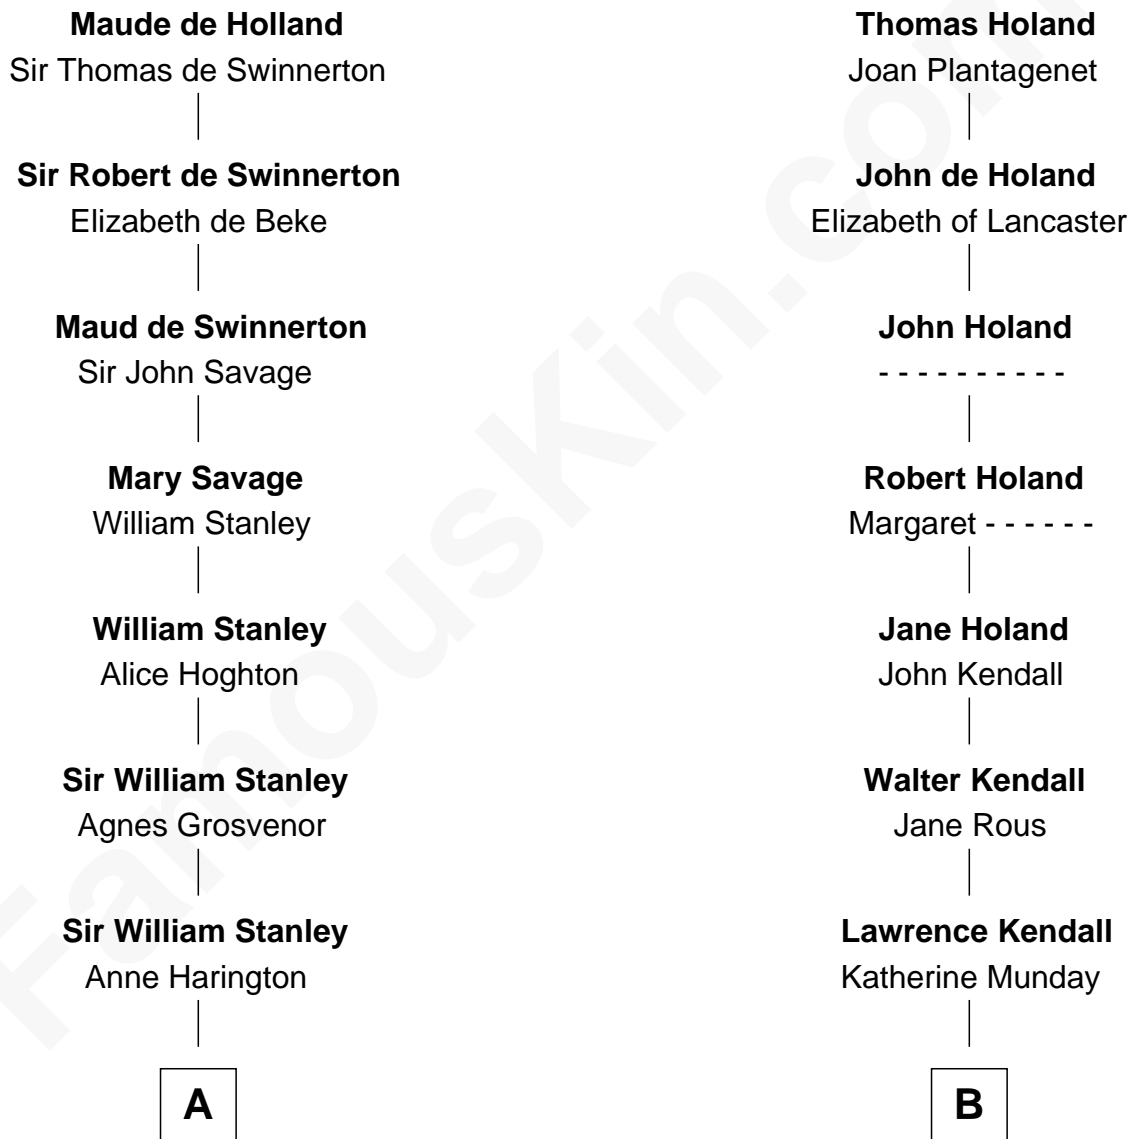

FamousKin.com

Relationship Chart of

Henry Lloyd

40th Governor of Maryland

17th cousin 1 time removed of

Buckminster Fuller

Author, Architect, and Inventor

Sir Robert de Holland

Maude la Zouche

C

Caroline Wolcott Andrews

Richard Buckminster Fuller

Buckminster Fuller

Author, Architect, and Inventor

FamousKin.com