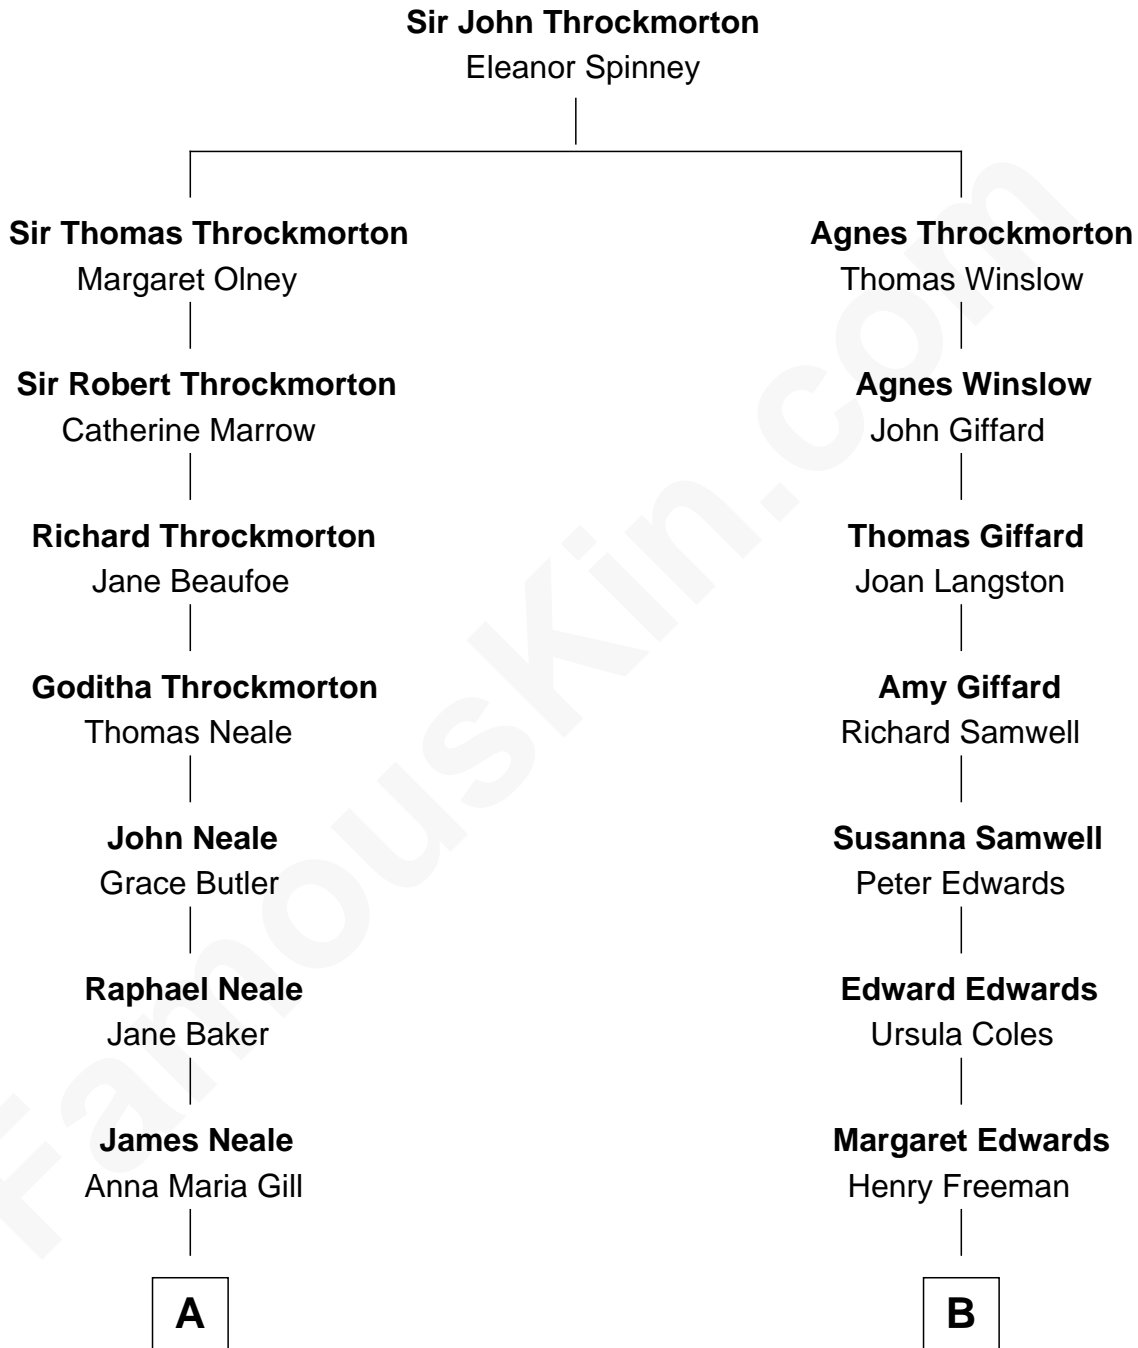

## Relationship Chart of

### Henry Lloyd

40th Governor of Maryland

13th cousin 7 times removed of

**Oliver Platt**

Movie Actor

**C**

**Cynthia Burke Roche**

Arthur Scott Burden

**Eileen Burden**

Walter Maynard

**Sheila Maynard**

Nicholas Platt

**Oliver Platt**

*Movie Actor*

FamousKin.com