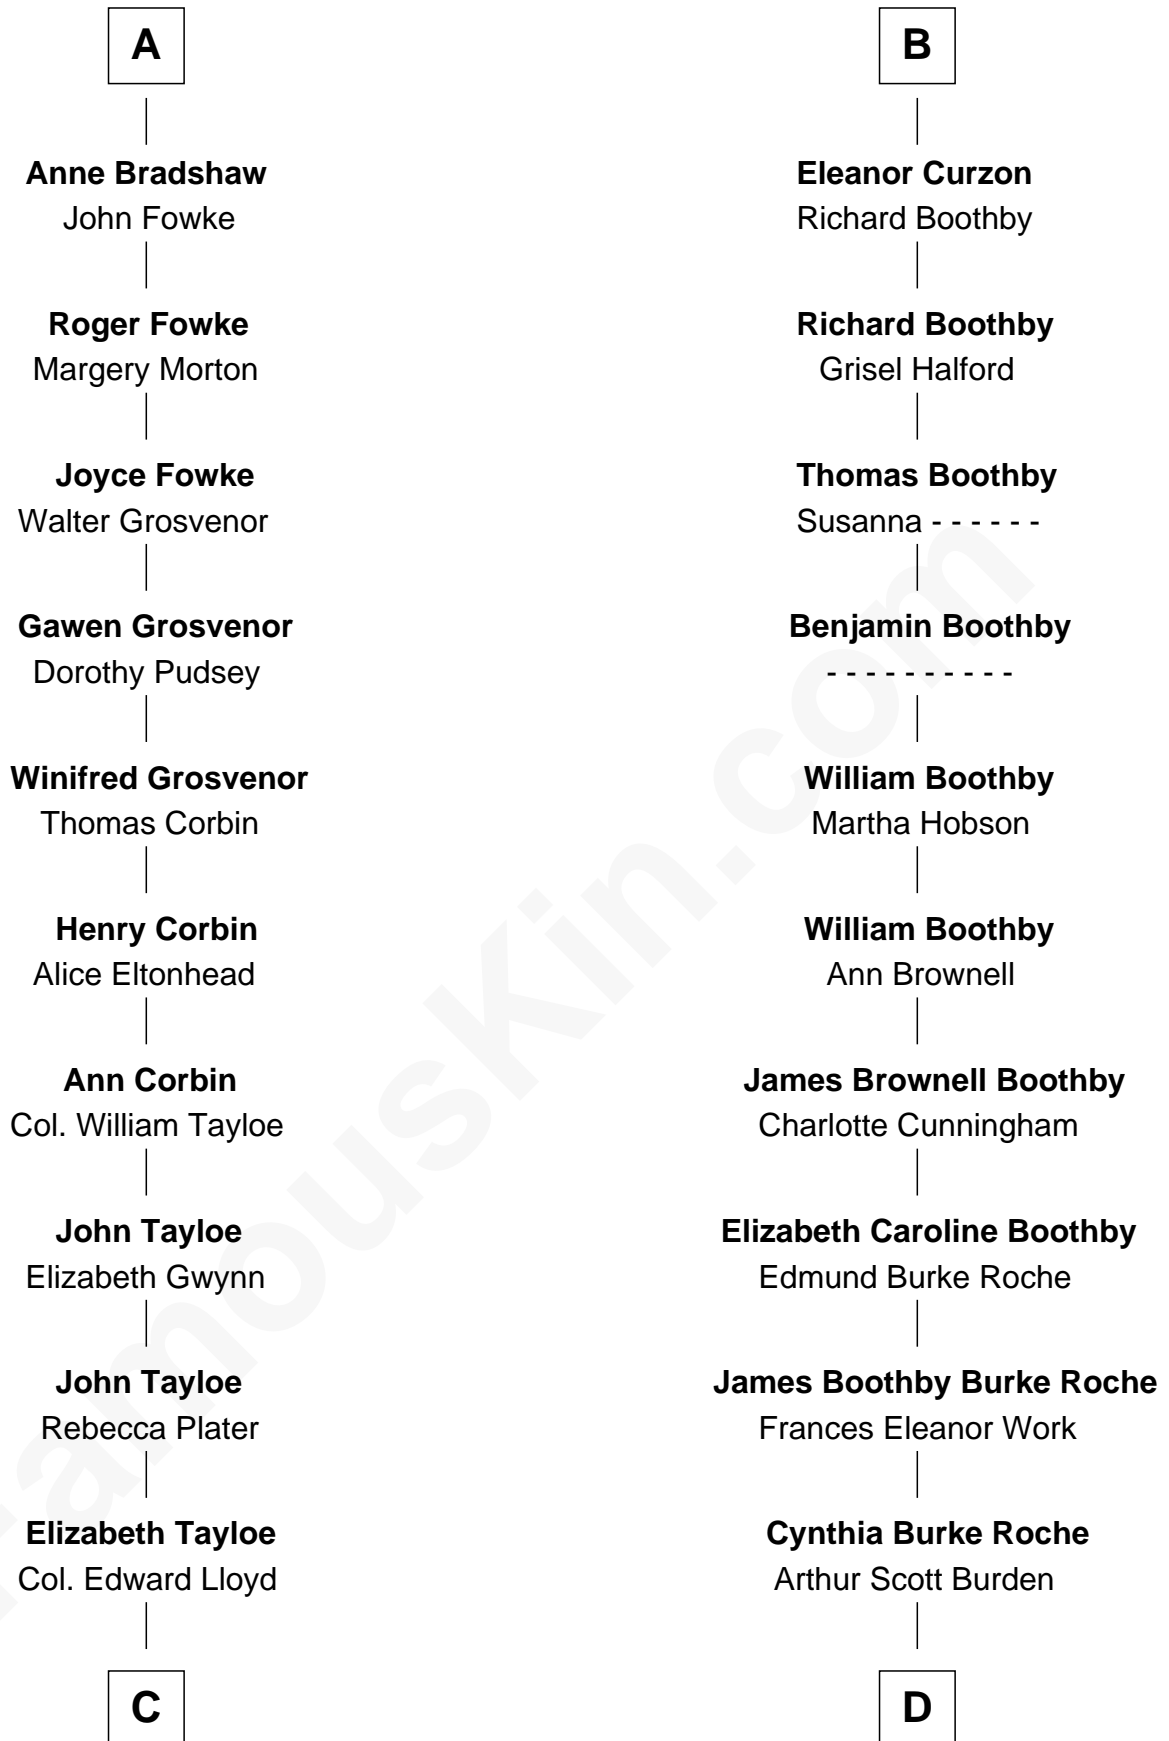

Margery de Welles

Stephen le Scrope

Maude le Scrope

Sir Baldwin Freville

Joyce Freville

Sir Roger Aston

Sir Robert Aston

Isabel Brereton

Anne Ludlow

Eleanor Vernon

Francis Curzon

John Curzon

Millicent Sacheverell

B

C

Col. Edward Lloyd

Sally Scott Murray

Daniel Lloyd

Catherine Henry

Henry Lloyd

40th Governor of Maryland

D

Eileen Burden

Walter Maynard