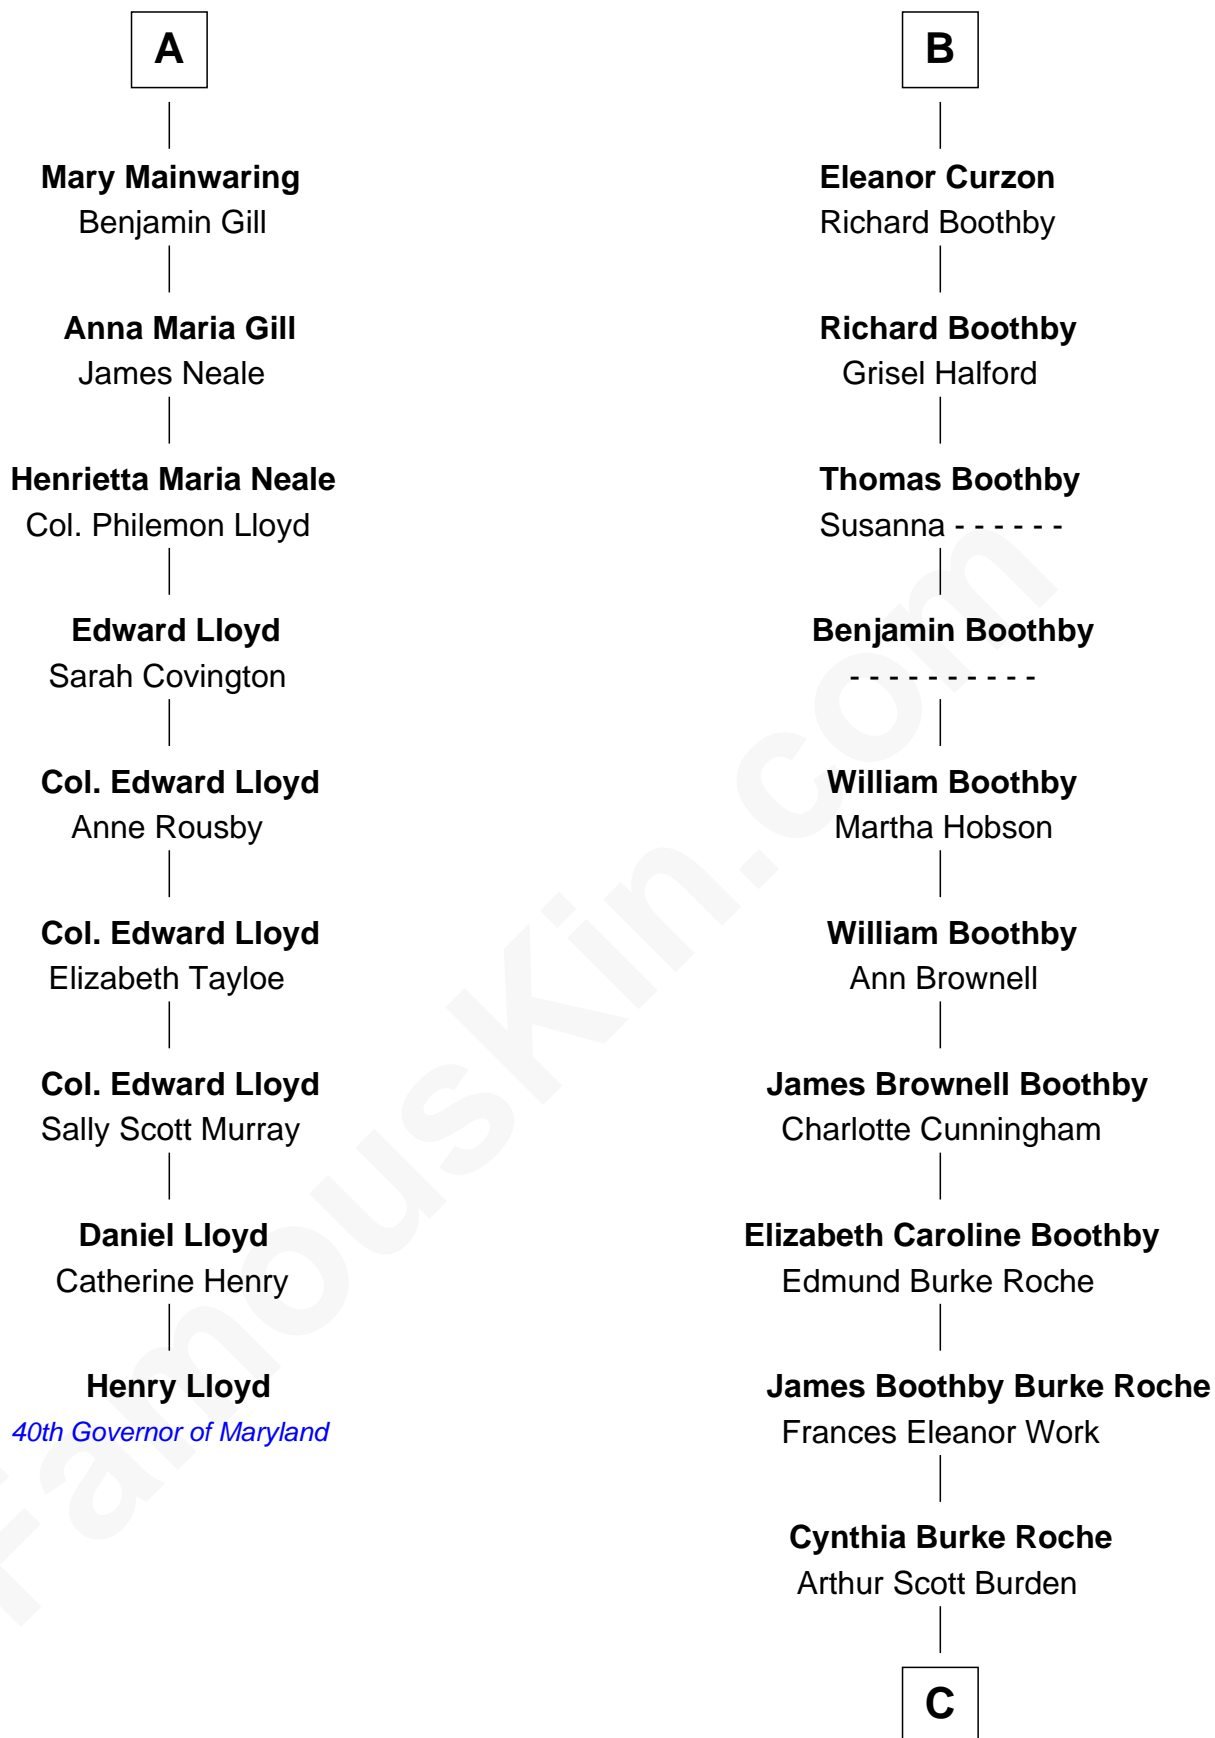

FamousKin.com Relationship Chart of

Henry Lloyd

40th Governor of Maryland

15th cousin 4 times removed of

Oliver Platt

Movie Actor

Sir Richard Fitzalan

Elizabeth de Bohun

Thomas Torbock

Elizabeth Moore

William Torbock

Catherine Gerard

Margaret Torbock

Oliver Mainwaring

A

Joan Fitzalan

Sir William Beauchamp

Joan Beauchamp

James Butler

Elizabeth Butler

John Talbot

Ann Talbot

Sir Henry Vernon

Thomas Vernon

Anne Ludlow

Eleanor Vernon

Francis Curzon

John Curzon

Millicent Sacheverell

B

C

Eileen Burden
Walter Maynard