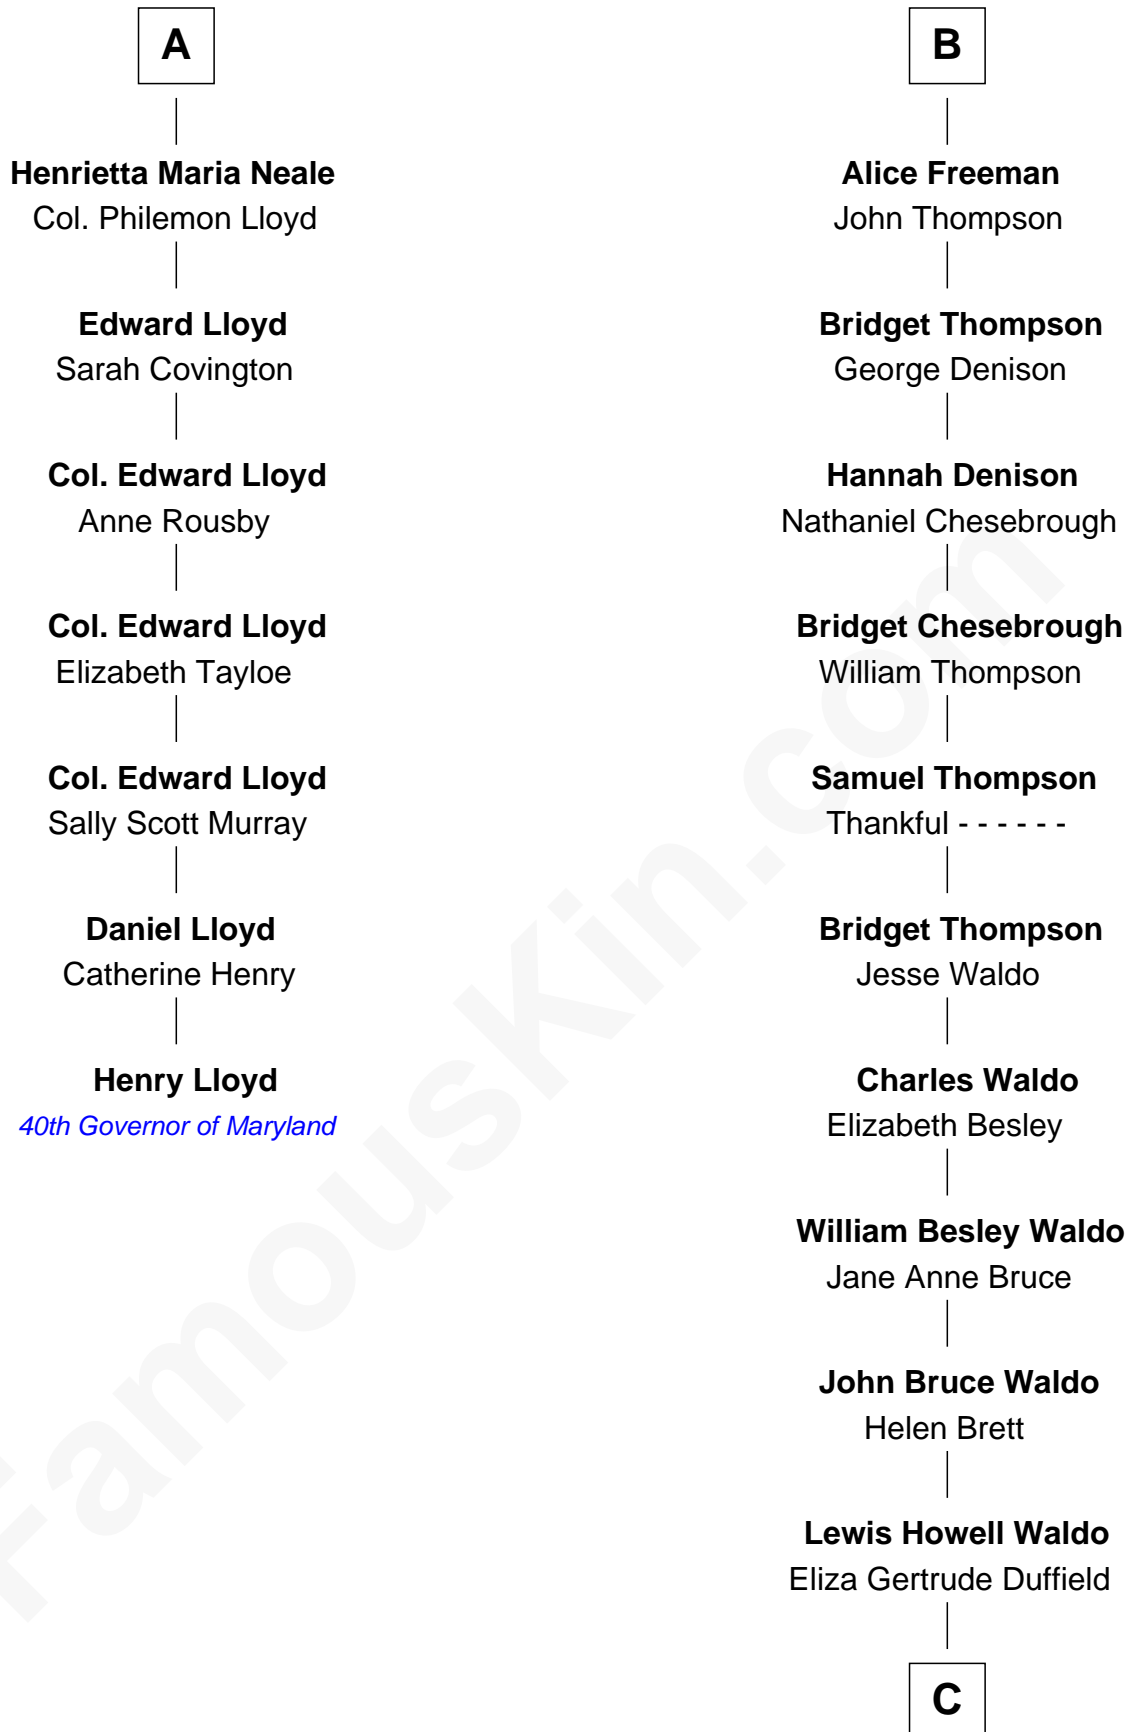

FamousKin.com Relationship Chart of

Henry Lloyd

40th Governor of Maryland

13th cousin 5 times removed of

Lee Remick

Movie Actress

Sir John Throckmorton

Eleanor Spinney

Sir Thomas Throckmorton

Margaret Olney

Sir Robert Throckmorton

Catherine Marrow

Richard Throckmorton

Jane Beaufoe

Goditha Throckmorton

Thomas Neale

Thomas Winslow

Agnes Winslow

John Giffard

Thomas Giffard

Joan Langston

Amy Giffard

Richard Samwell

Susanna Samwell

Peter Edwards

Edward Edwards

Ursula Coles

Margaret Edwards

Henry Freeman

B

C

—
Margaret Gertrude Waldo