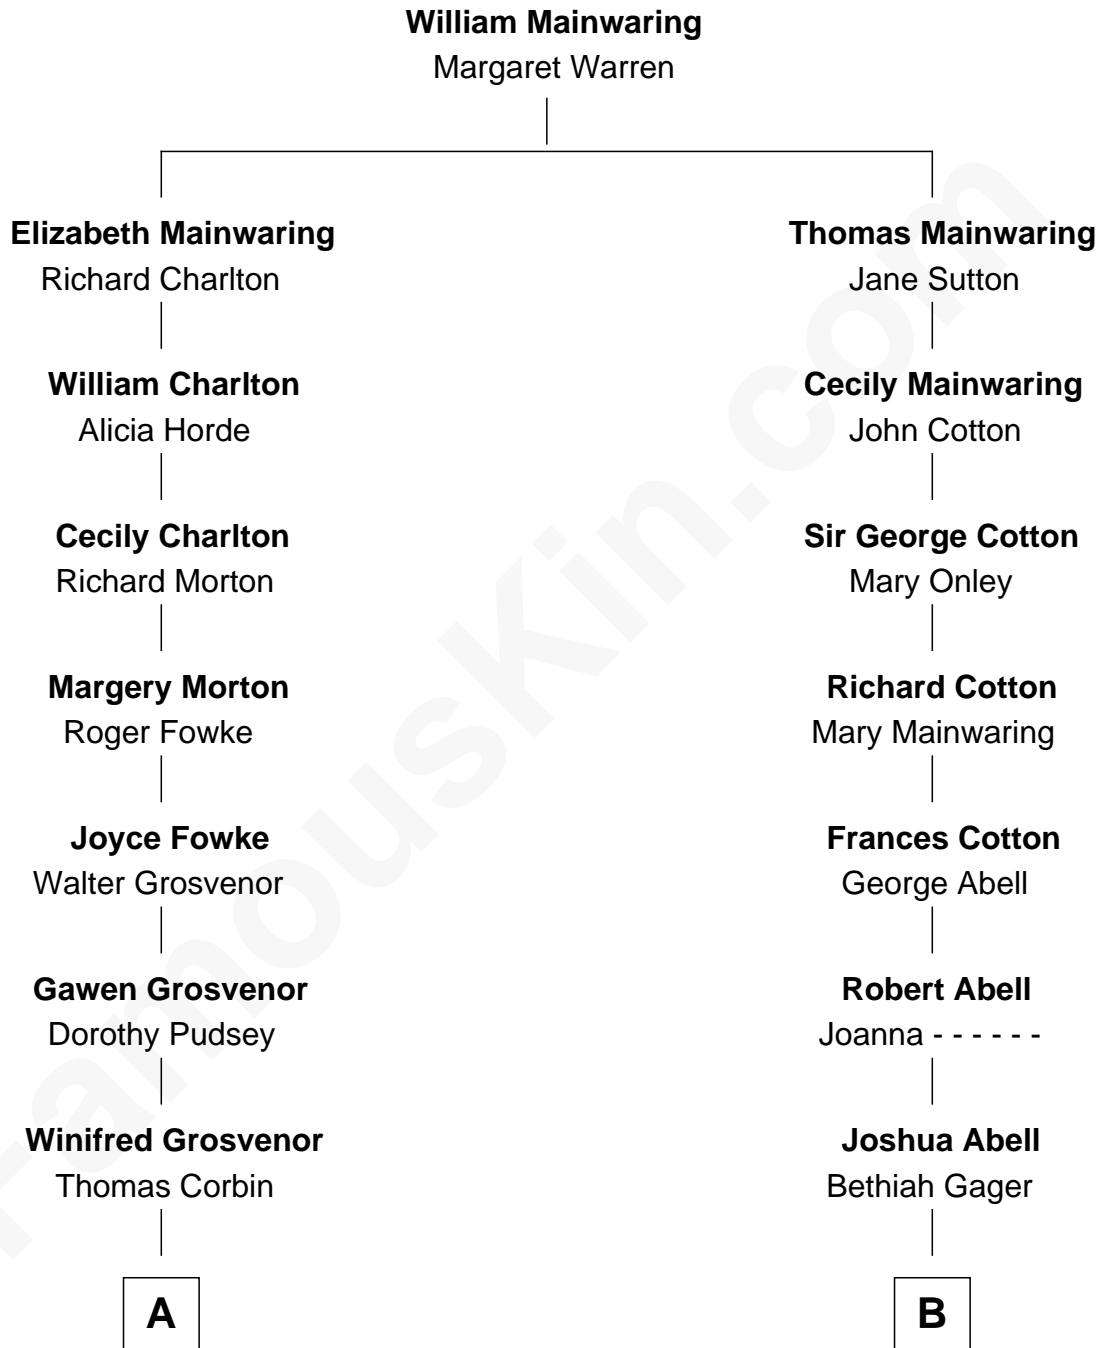

FamousKin.com
Relationship Chart of
Henry Lloyd

40th Governor of Maryland

12th cousin 2 times removed of

Marjorie Post

Founder of General Foods

A

Henry Corbin
Alice Eltonhead

Ann Corbin
Col. William Tayloe

John Tayloe
Elizabeth Gwynn

John Tayloe
Rebecca Plater

Elizabeth Tayloe
Col. Edward Lloyd

Col. Edward Lloyd
Sally Scott Murray

Daniel Lloyd
Catherine Henry

Henry Lloyd
40th Governor of Maryland

B

Elizabeth Abell
John Lathrop

Azel Lathrop
Elizabeth Hyde

Erastus Lathrop
Sarah Bailey

Caroline Cushman Lathrop
Charles Rollin Post

Charles William Post
Elle Letitia Merriweather

Marjorie Post
Founder of General Foods