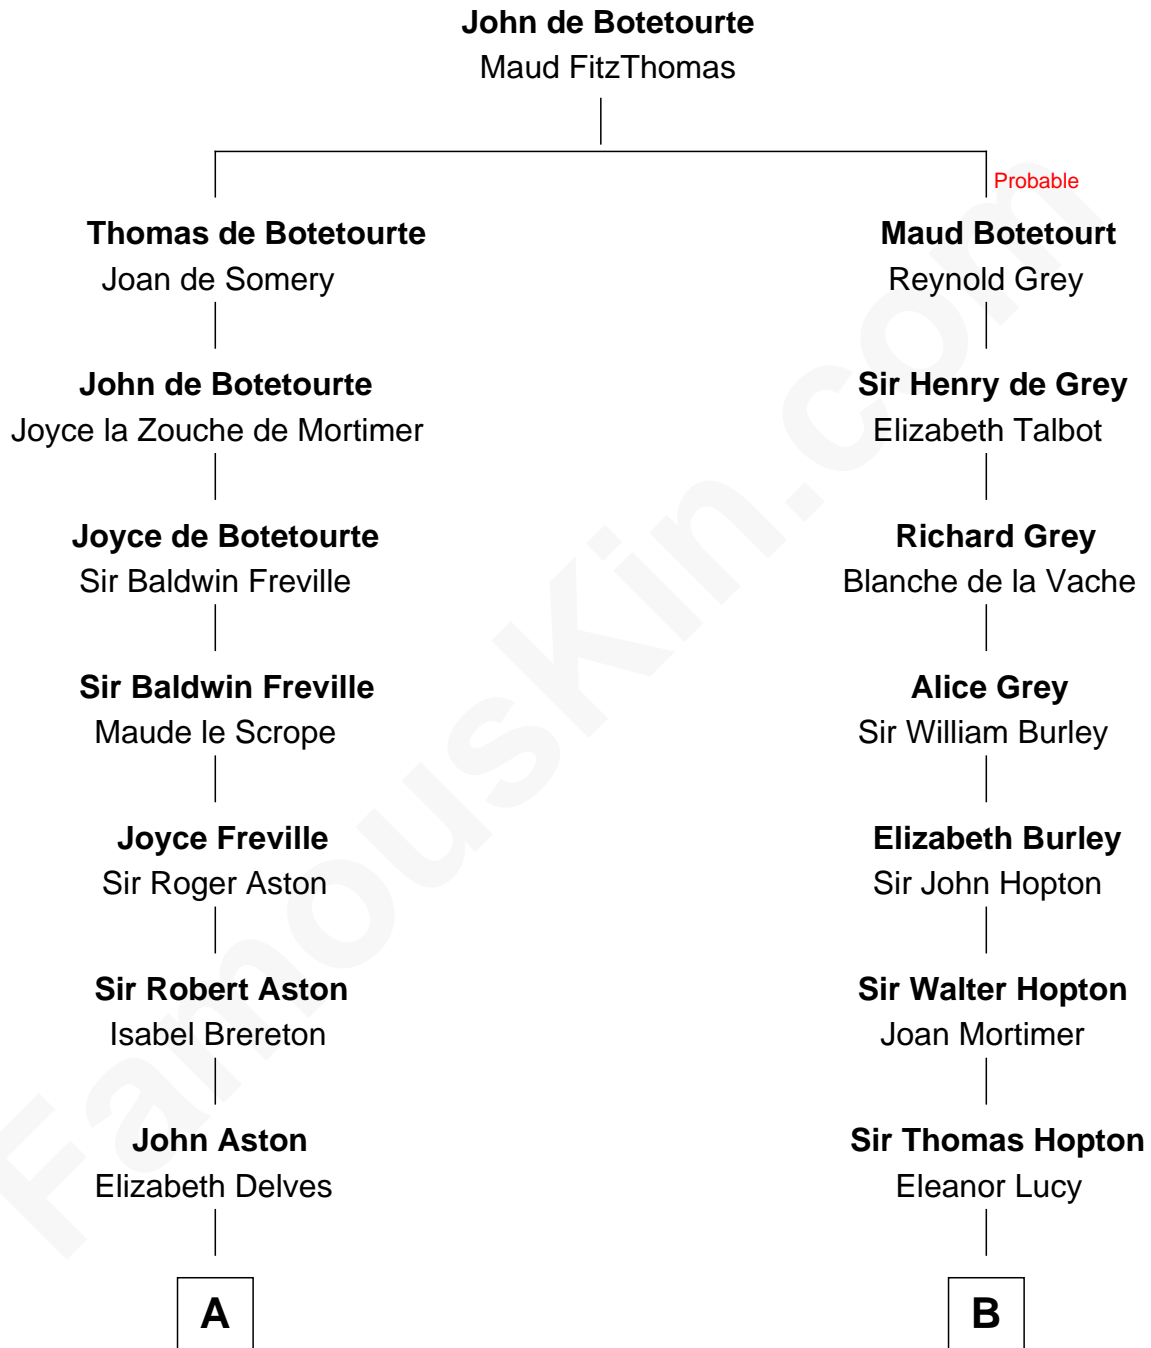

# FamousKin.com Relationship Chart of

**Henry Lloyd**

*40th Governor of Maryland*

**21st cousin of**

**Marjorie Post**

*Founder of General Foods*

**C**

**John Tayloe**  
Rebecca Plater

**Elizabeth Tayloe**  
Col. Edward Lloyd

**Col. Edward Lloyd**  
Sally Scott Murray

**Daniel Lloyd**  
Catherine Henry

**Henry Lloyd**  
*40th Governor of Maryland*

**D**

**Azel Lathrop**  
Elizabeth Hyde

**Erastus Lathrop**  
Sarah Bailey

**Caroline Cushman Lathrop**  
Charles Rollin Post

**Charles William Post**  
Elle Letitia Merriweather

**Marjorie Post**  
*Founder of General Foods*