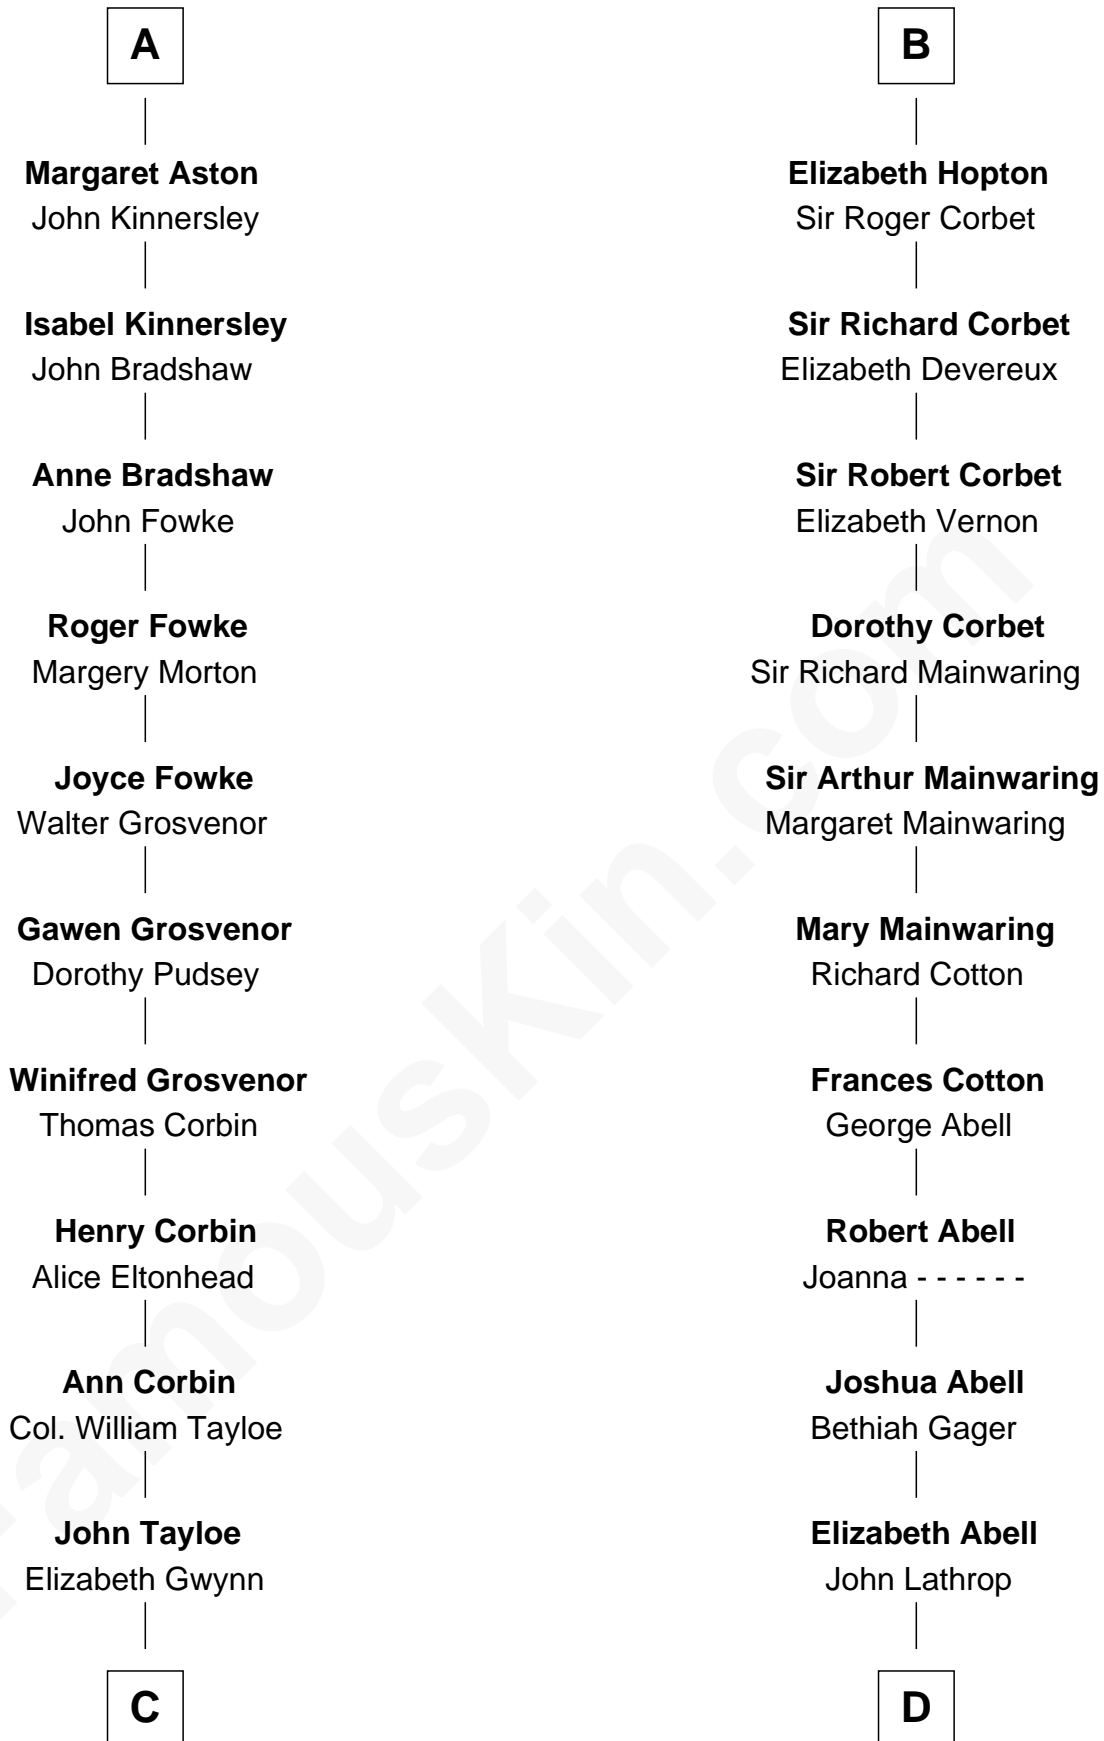

# FamousKin.com Relationship Chart of

**Henry Lloyd**

*40th Governor of Maryland*

**21st cousin of**

**Marjorie Post**

*Founder of General Foods*

**C**

**John Tayloe**  
Rebecca Plater

**Elizabeth Tayloe**  
Col. Edward Lloyd

**Col. Edward Lloyd**  
Sally Scott Murray

**Daniel Lloyd**  
Catherine Henry

**Henry Lloyd**  
*40th Governor of Maryland*

**D**

**Azel Lathrop**  
Elizabeth Hyde

**Erastus Lathrop**  
Sarah Bailey

**Caroline Cushman Lathrop**  
Charles Rollin Post

**Charles William Post**  
Elle Letitia Merriweather

**Marjorie Post**  
*Founder of General Foods*