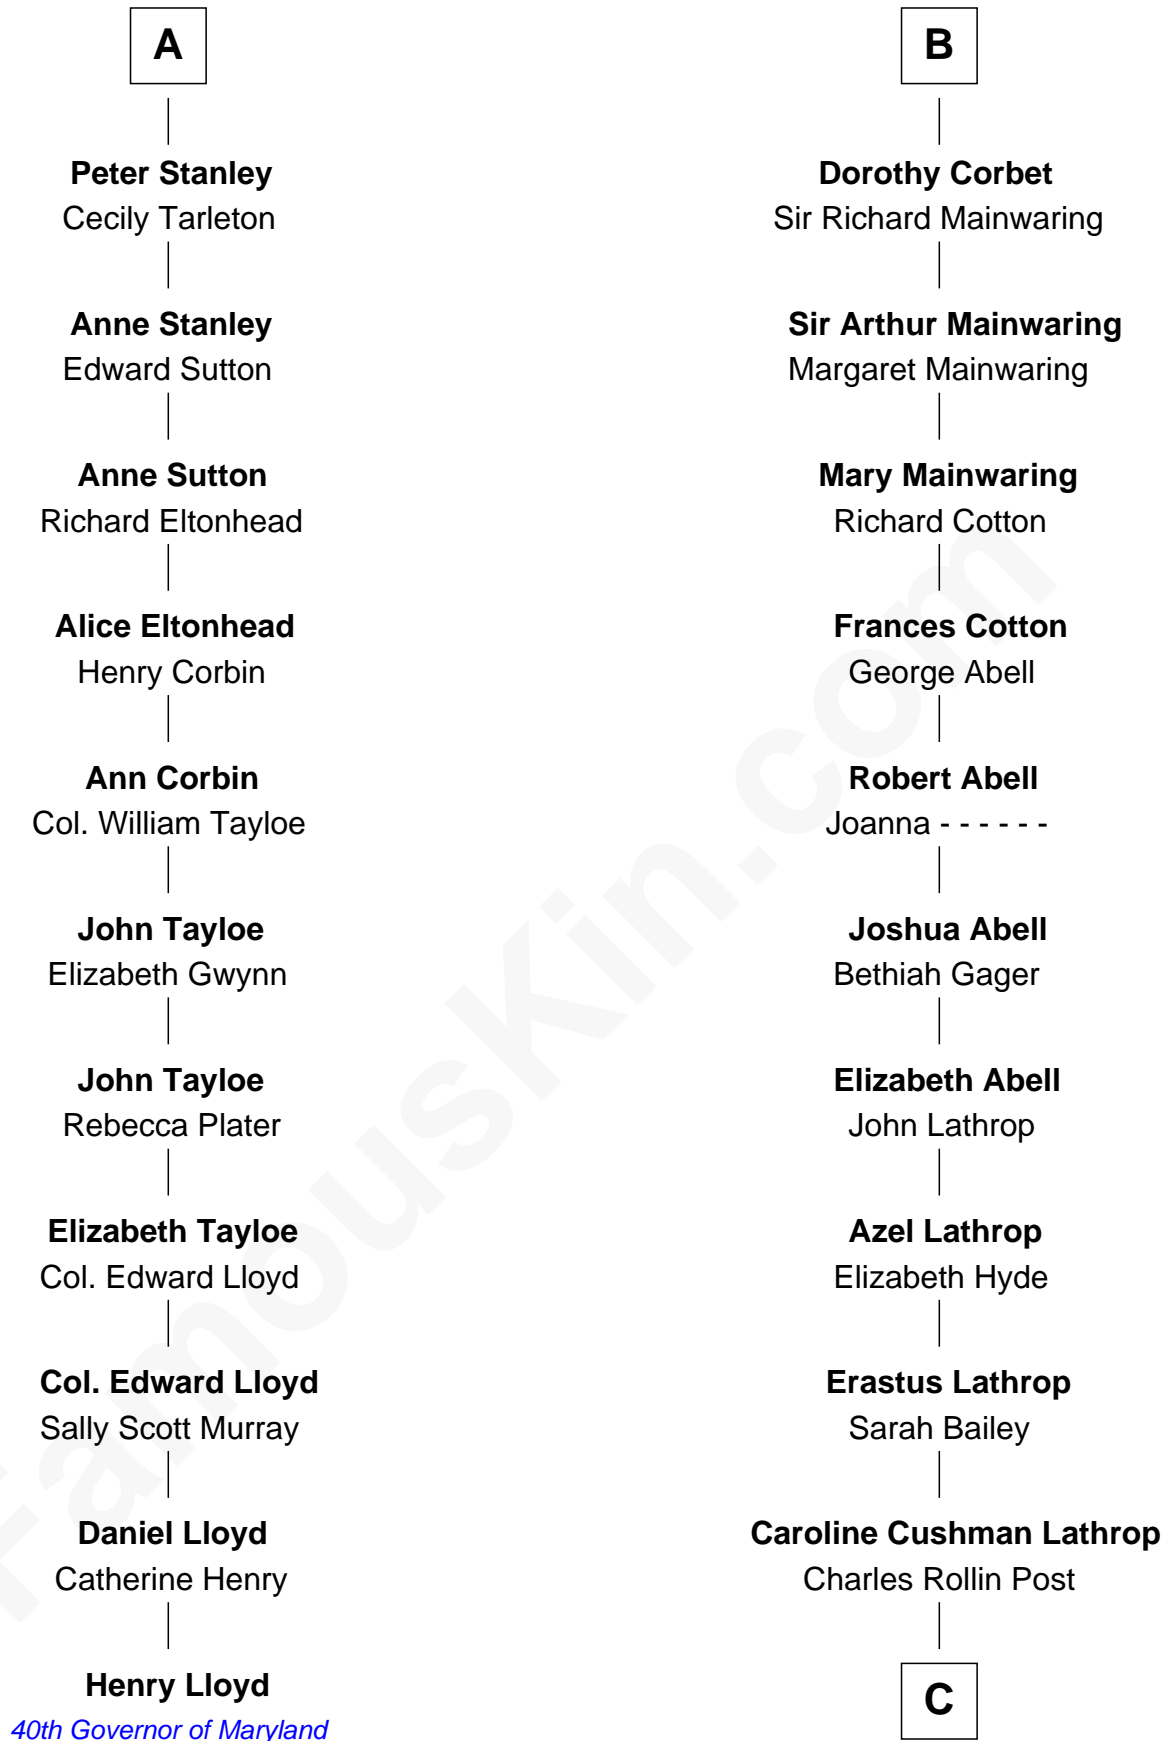

FamousKin.com Relationship Chart of

Henry Lloyd

40th Governor of Maryland

17th cousin 1 time removed of

Marjorie Post

Founder of General Foods

Ralph de Stafford

*with wife
Katherine de Hastang*

Margaret Despencer

Maud de Swinnerton

Sir John Savage

Sir Edmund Ferrers

Ellen Roche

Mary Savage

William Stanley

Sir William Ferrers

Elizabeth Belknap

William Stanley

Alice Hoghton

Anne Ferrers

Sir Walter Devereux

Sir William Stanley

Agnes Grosvenor

Elizabeth Devereux

Sir Richard Corbet

Sir William Stanley

Anne Harington

Sir Robert Corbet

Elizabeth Vernon

A

B

C