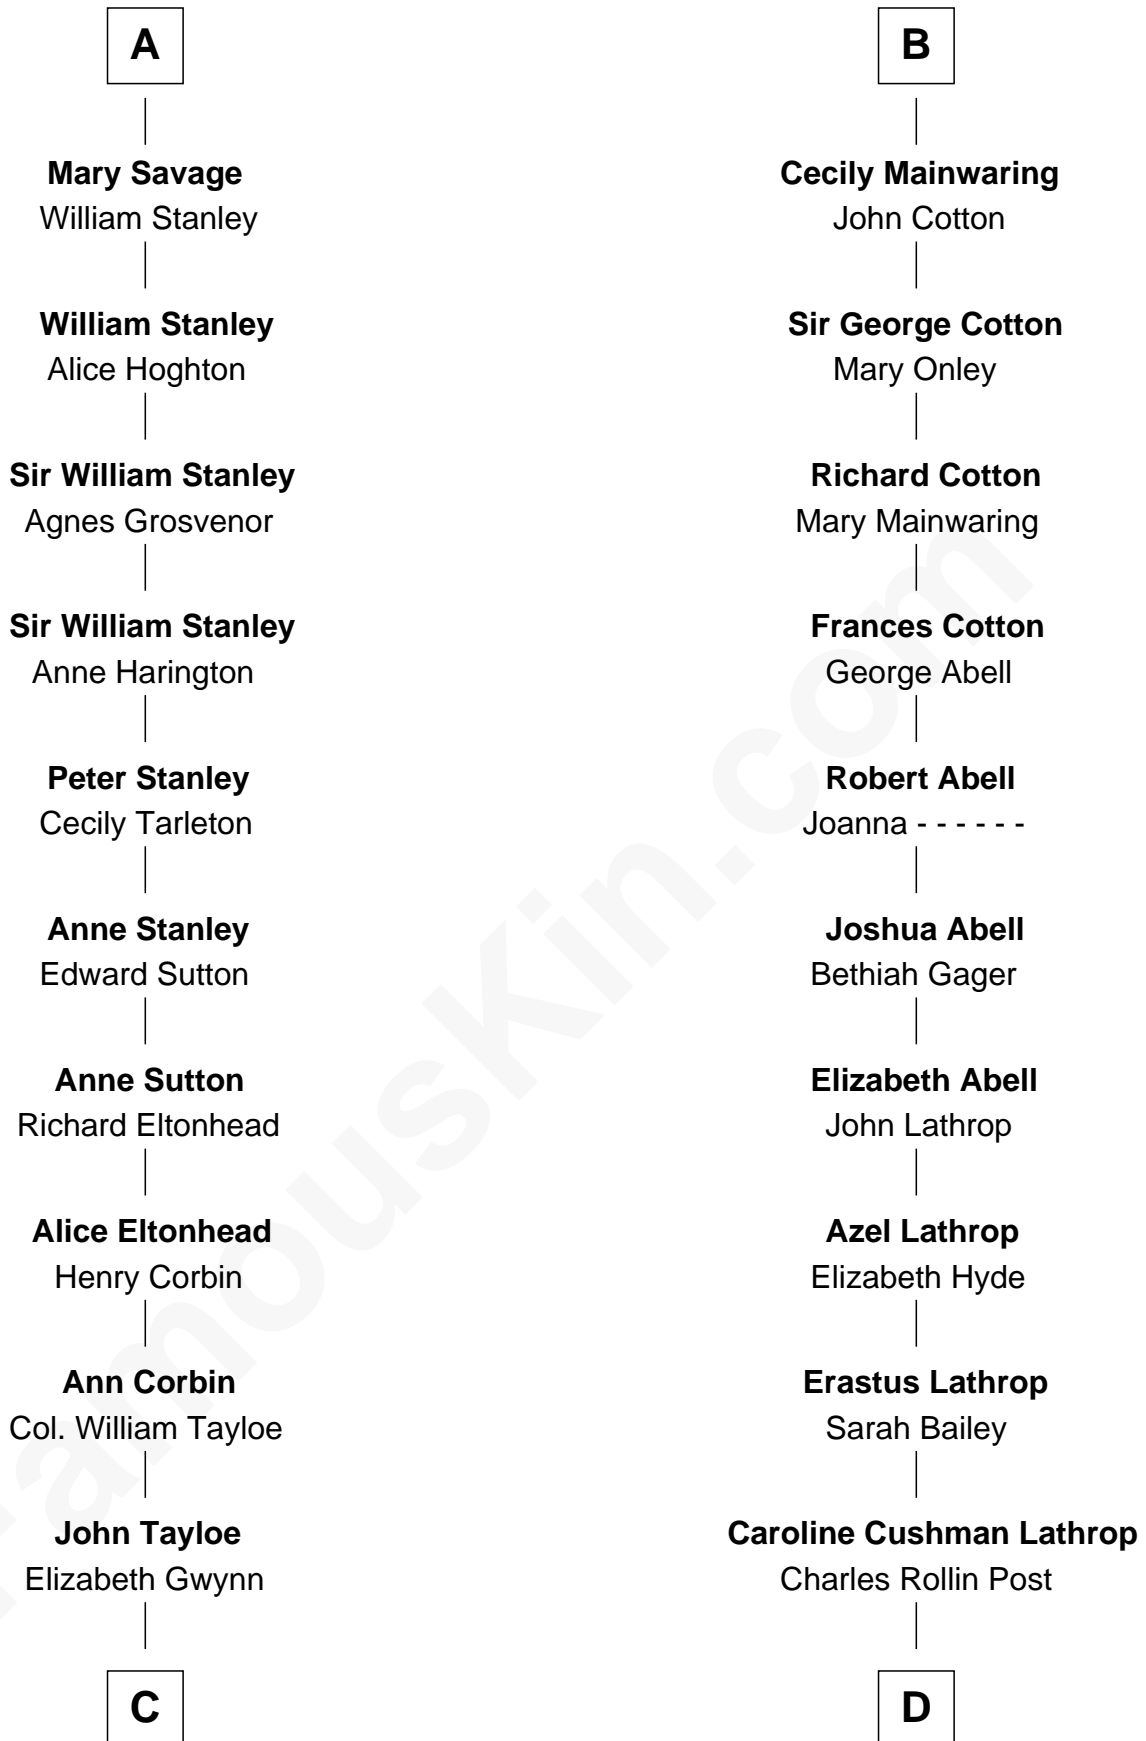

**FamousKin.com**  
**Relationship Chart of**  
**Henry Lloyd**

*40th Governor of Maryland*

**18th cousin 3 times removed of**

**Marjorie Post**

*Founder of General Foods*

**Sir Roger de Quincy**  
 Helen of Galloway

**C**

**John Tayloe**  
Rebecca Plater

**Elizabeth Tayloe**  
Col. Edward Lloyd

**Col. Edward Lloyd**  
Sally Scott Murray

**Daniel Lloyd**  
Catherine Henry

**Henry Lloyd**  
*40th Governor of Maryland*

**D**

**Charles William Post**  
Elle Letitia Merriweather

**Marjorie Post**  
*Founder of General Foods*

FamousKin.com