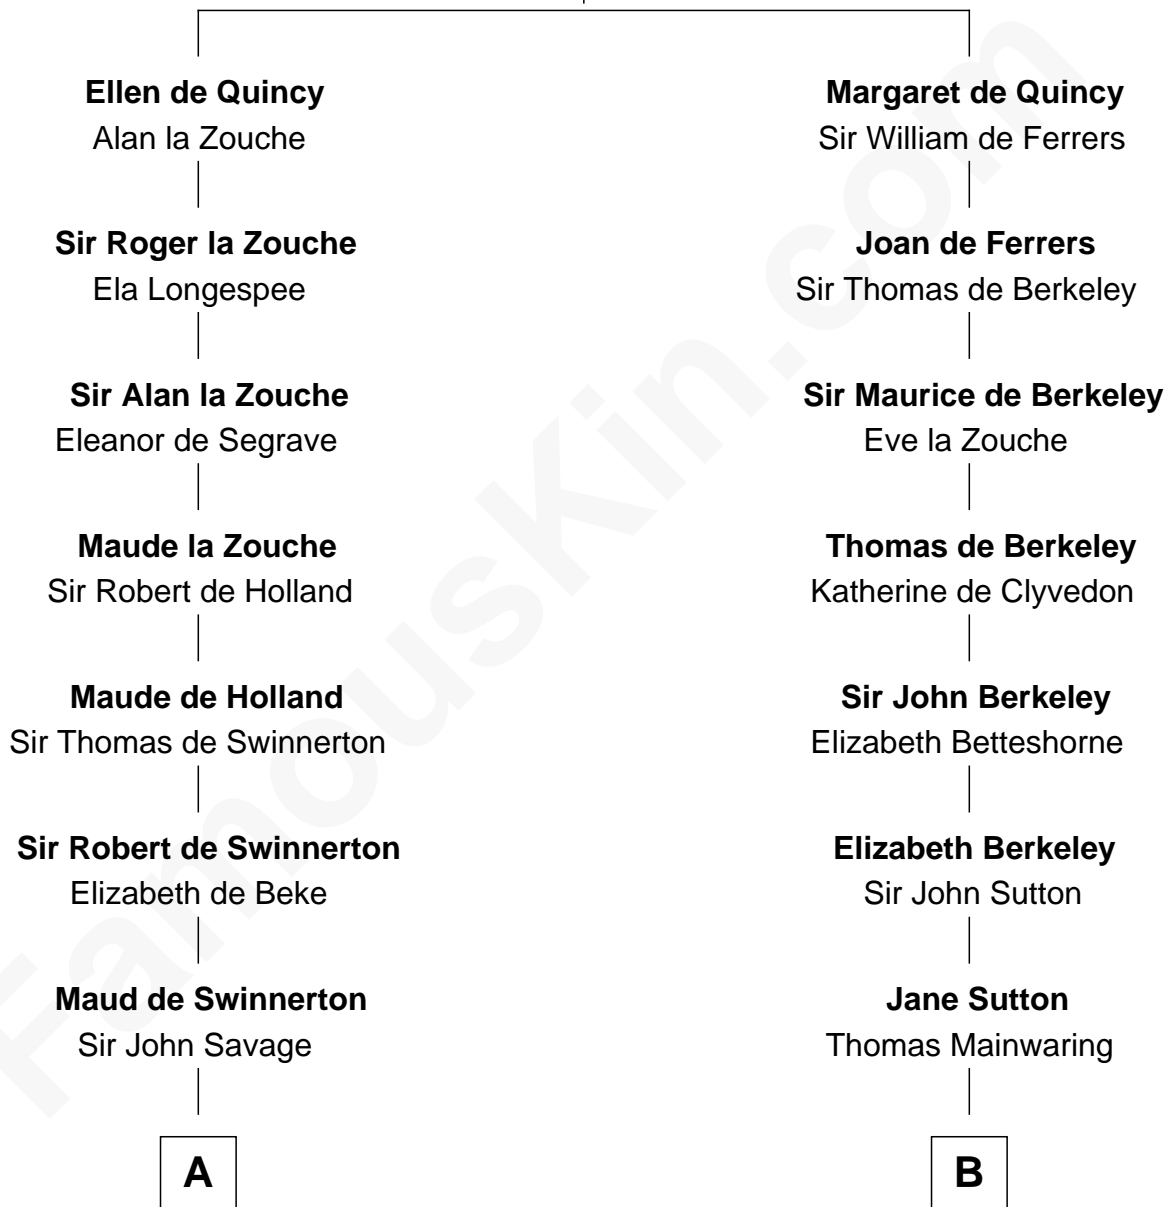

**FamousKin.com**  
**Relationship Chart of**  
**Henry Lloyd**

*40th Governor of Maryland*

**18th cousin 3 times removed of**

**Marjorie Post**

*Founder of General Foods*

**Sir Roger de Quincy**  
 Helen of Galloway

**C**

**John Tayloe**  
Rebecca Plater

**Elizabeth Tayloe**  
Col. Edward Lloyd

**Col. Edward Lloyd**  
Sally Scott Murray

**Daniel Lloyd**  
Catherine Henry

**Henry Lloyd**  
*40th Governor of Maryland*

**D**