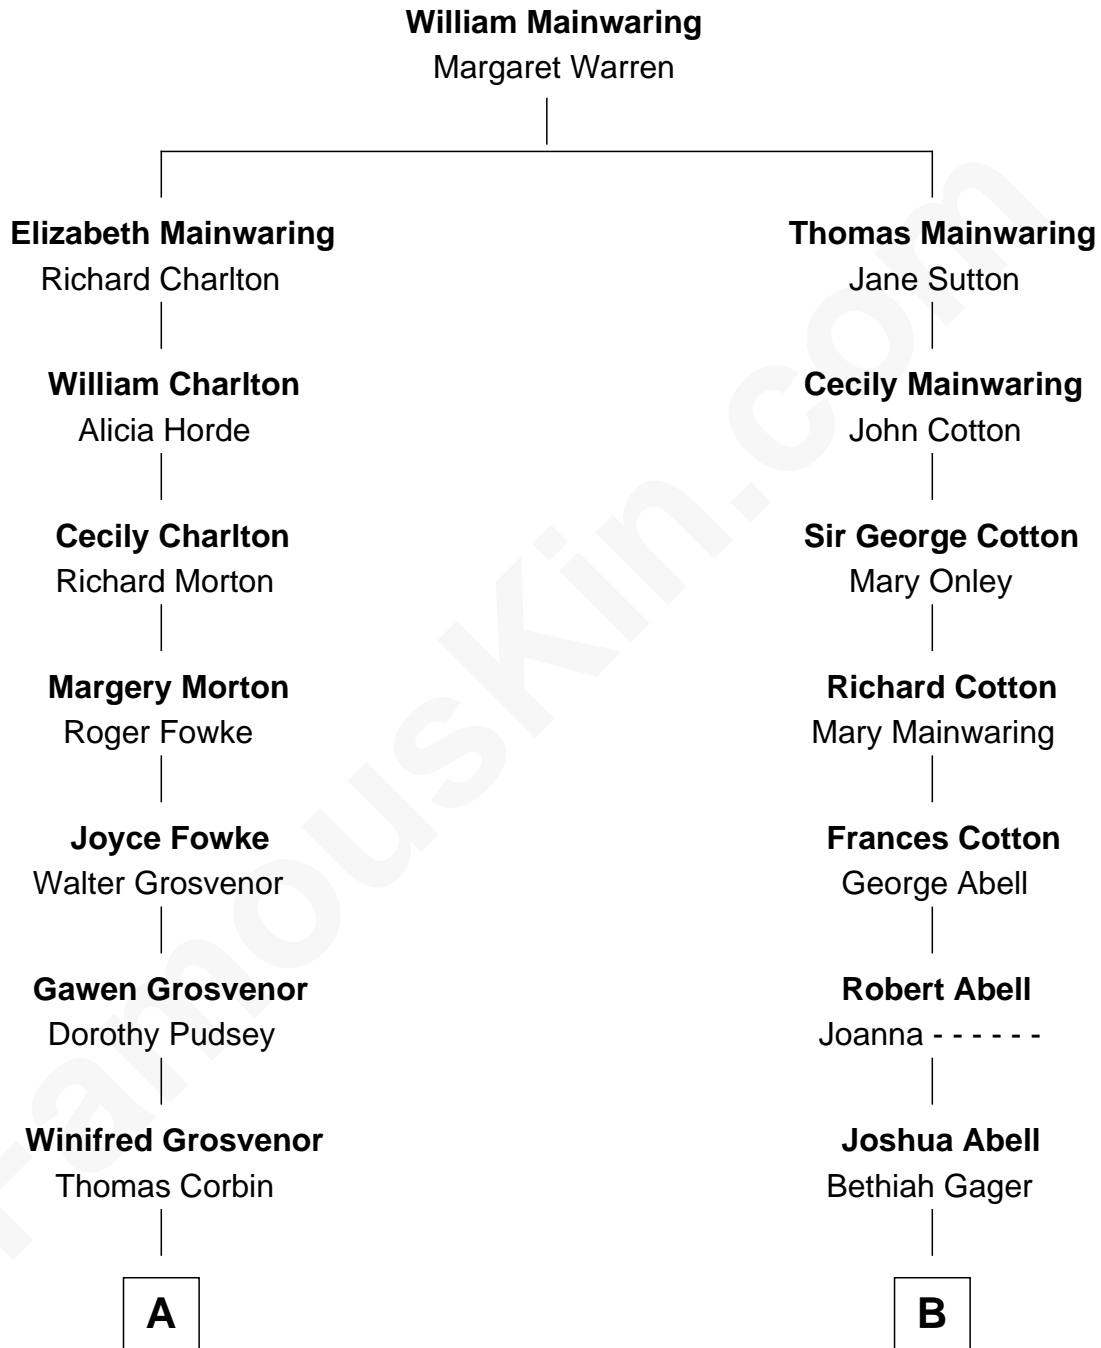

## Relationship Chart of

### Henry Lloyd

40th Governor of Maryland

11th cousin 3 times removed of

**C. W. Post**

Founder of Post Cereals

**A**

**Henry Corbin**  
Alice Eltonhead

**Ann Corbin**  
Col. William Tayloe