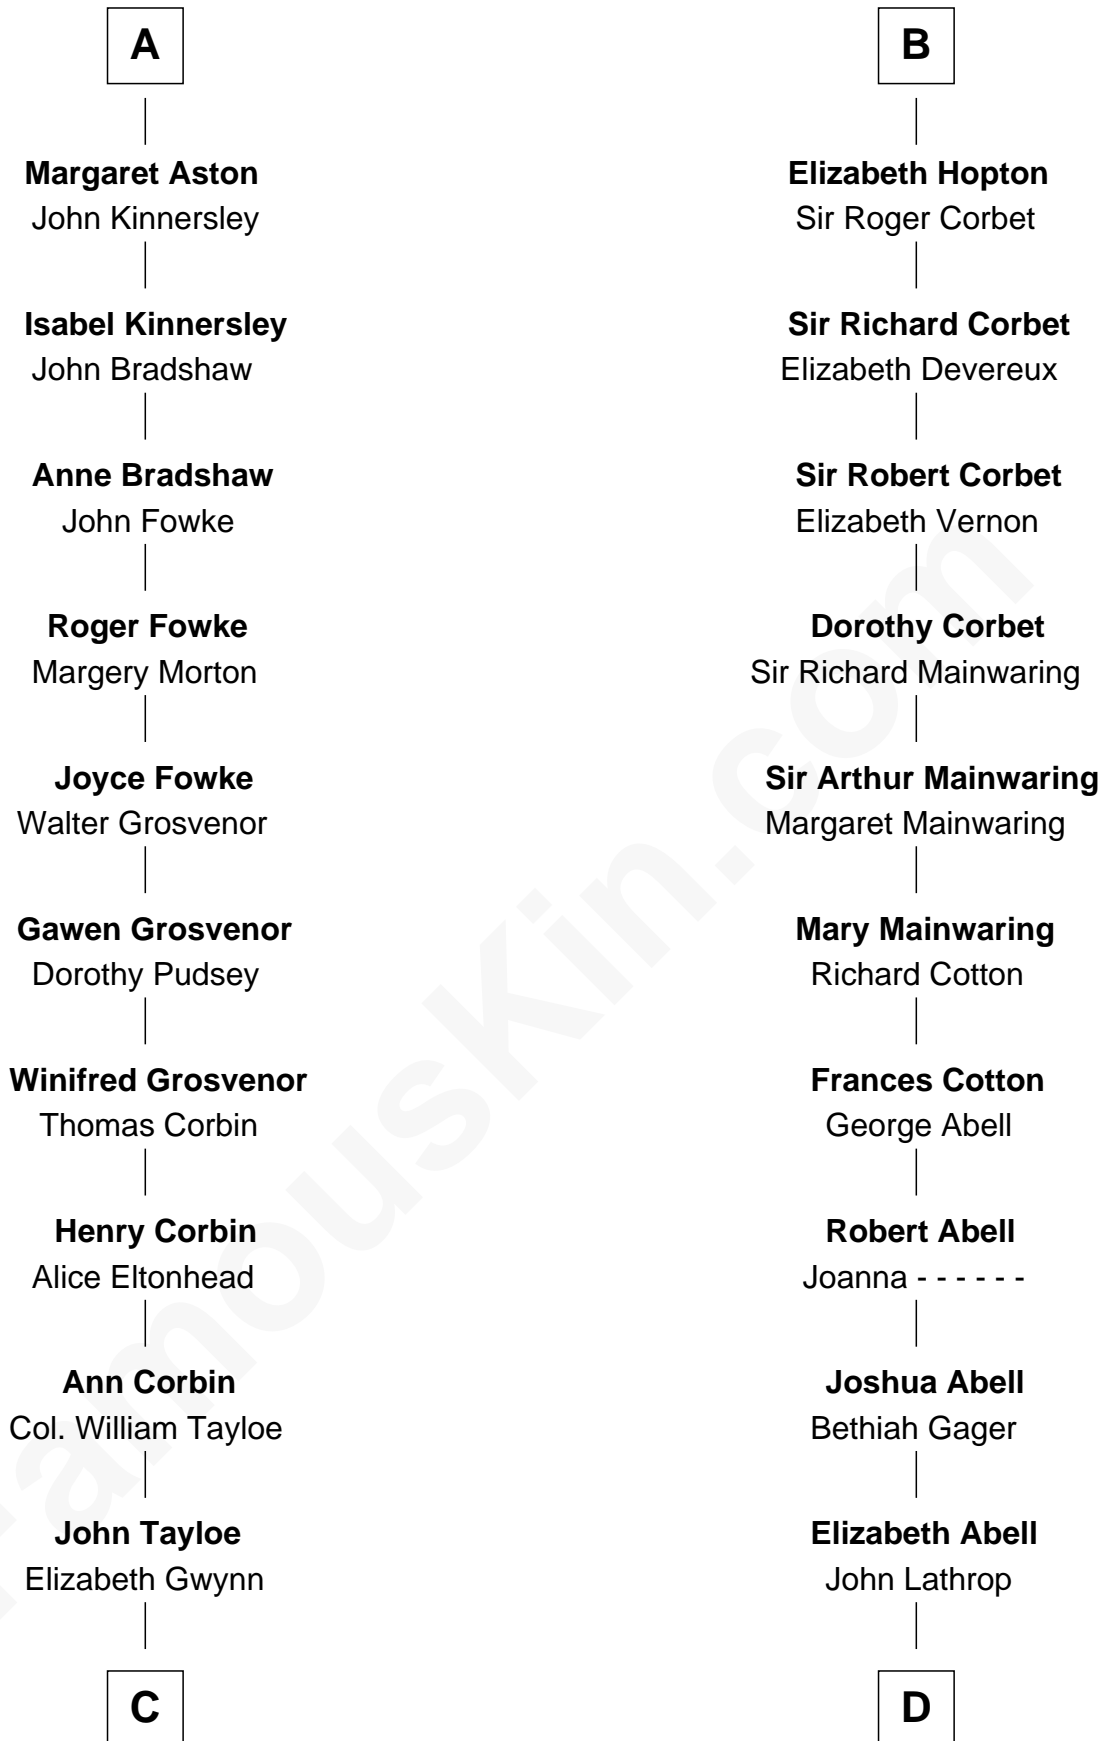

FamousKin.com

Relationship Chart of

Henry Lloyd

40th Governor of Maryland

20th cousin 1 time removed of

C. W. Post

Founder of Post Cereals

C

John Tayloe
Rebecca Plater

Elizabeth Tayloe
Col. Edward Lloyd

Col. Edward Lloyd
Sally Scott Murray

Daniel Lloyd
Catherine Henry

Henry Lloyd
40th Governor of Maryland

D

Azel Lathrop
Elizabeth Hyde

Erastus Lathrop
Sarah Bailey

Caroline Cushman Lathrop
Charles Rollin Post

C. W. Post
Founder of Post Cereals