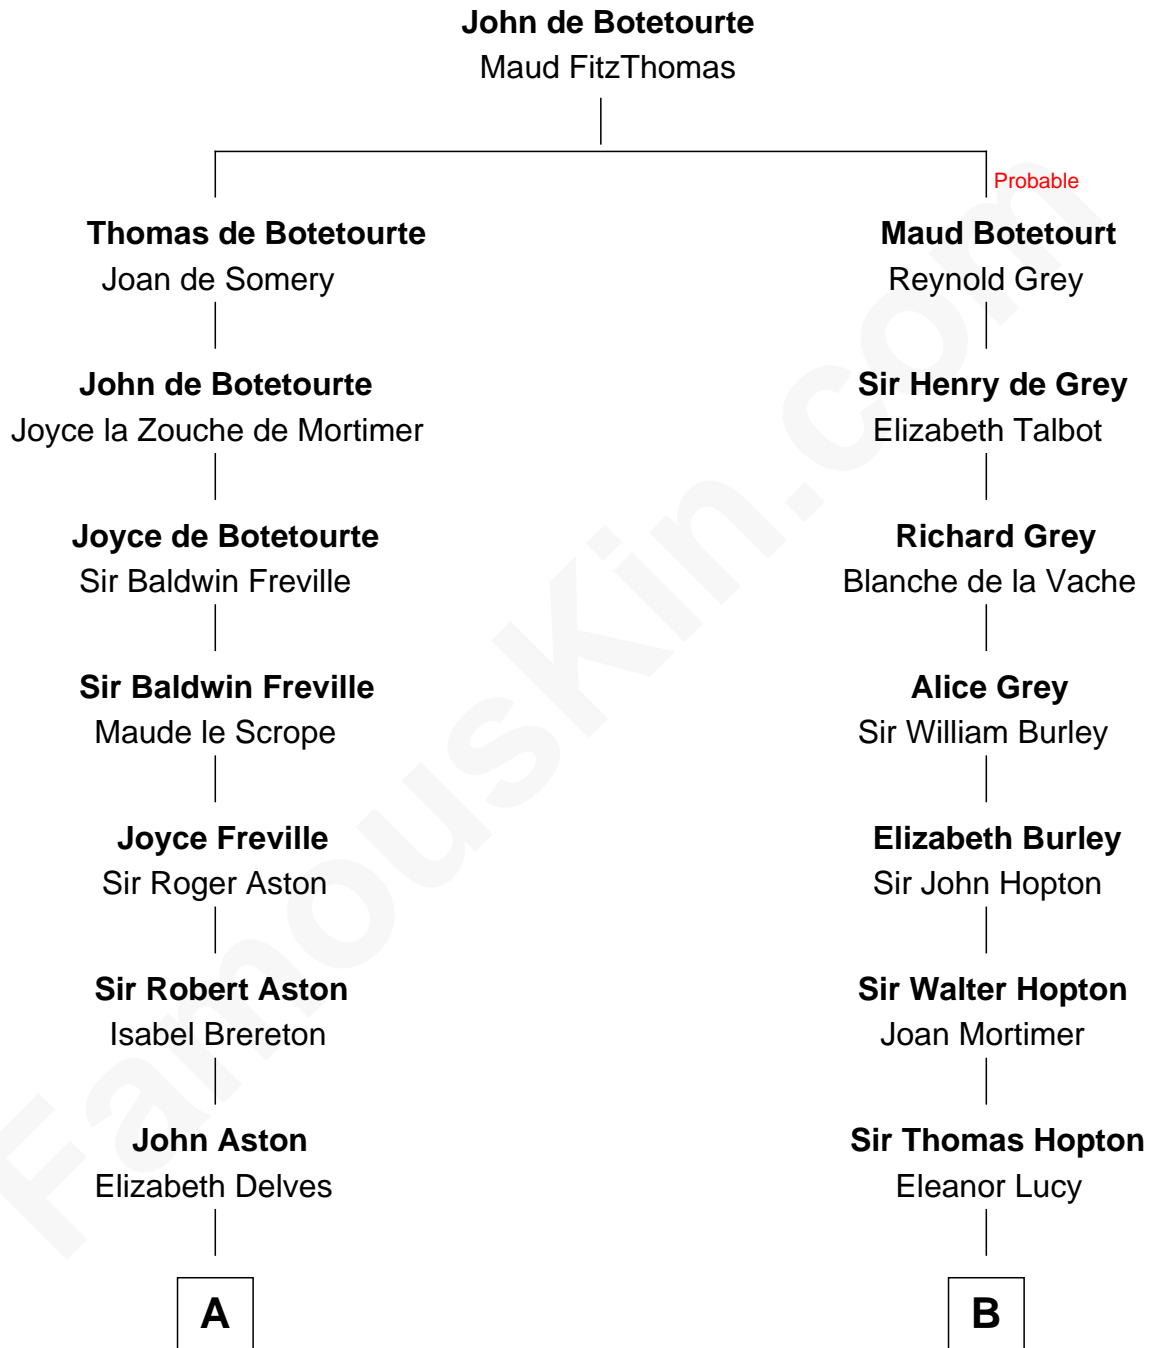

FamousKin.com

Relationship Chart of

Henry Lloyd

40th Governor of Maryland

20th cousin 1 time removed of

C. W. Post

Founder of Post Cereals

C

John Tayloe
Rebecca Plater

Elizabeth Tayloe
Col. Edward Lloyd

Col. Edward Lloyd
Sally Scott Murray

Daniel Lloyd
Catherine Henry

Henry Lloyd
40th Governor of Maryland

D

Azel Lathrop
Elizabeth Hyde

Erastus Lathrop
Sarah Bailey

Caroline Cushman Lathrop
Charles Rollin Post

C. W. Post
Founder of Post Cereals