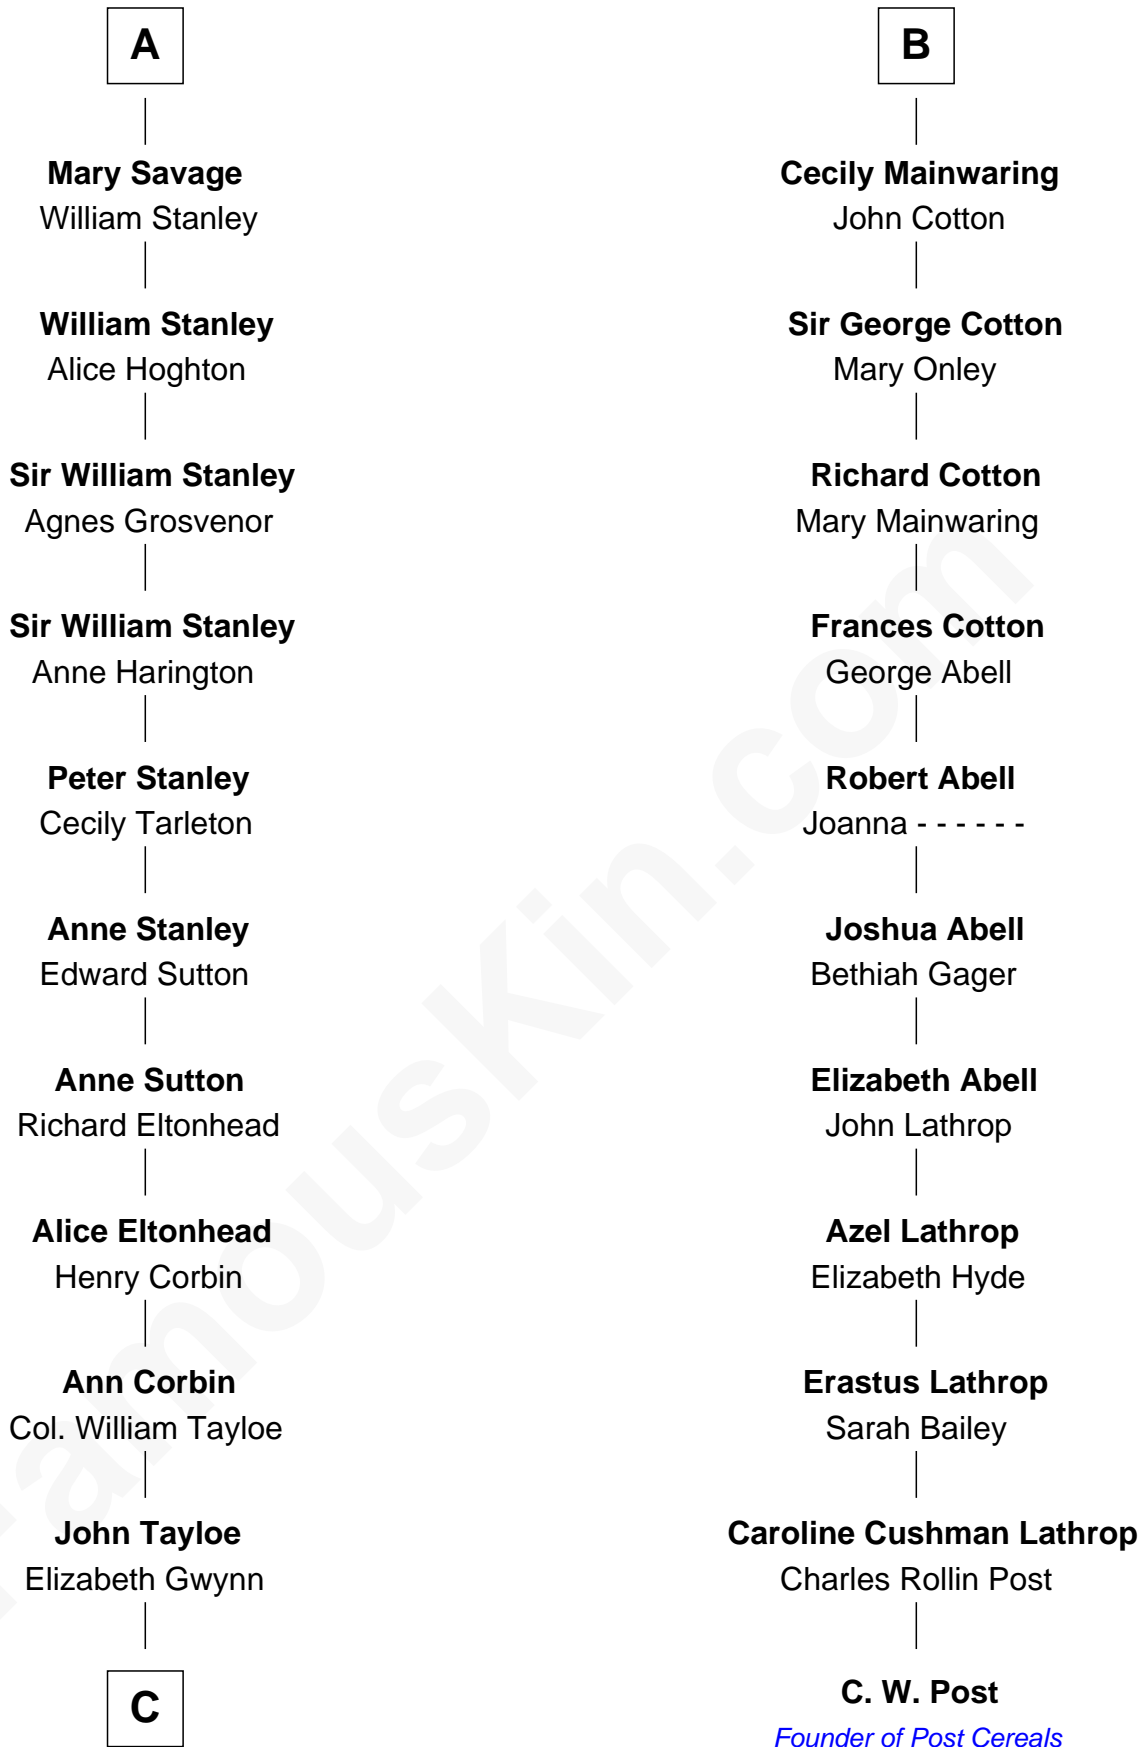

FamousKin.com

Relationship Chart of

Henry Lloyd

40th Governor of Maryland

17th cousin 4 times removed of

C. W. Post

Founder of Post Cereals

C

—
John Tayloe
Rebecca Plater

—
Elizabeth Tayloe
Col. Edward Lloyd

—
Col. Edward Lloyd
Sally Scott Murray

—
Daniel Lloyd
Catherine Henry

—
Henry Lloyd
40th Governor of Maryland